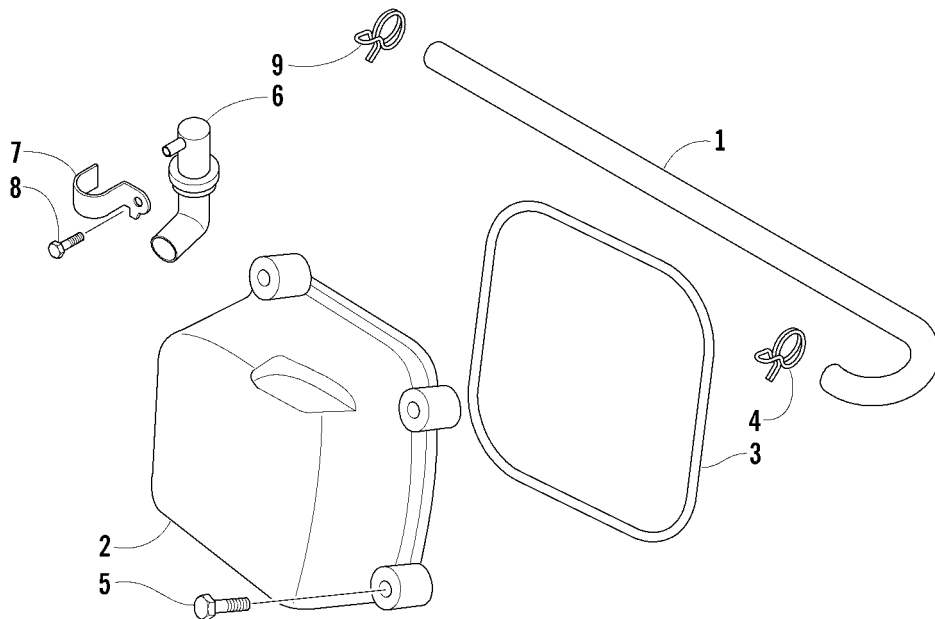

CYLINDER HEAD COVER ASSEMBLY

(Complete Engine Assembly p/n 3301-890)

0739-272

Ref.	Part No.	Qty.	Description	Ref.	Part No.	Qty.	Description
1	3301-619	1	Tube, Breather	6	3301-623	1	Tank, Catch
2	3301-620	1	Cover, Cylinder Head	7	3301-624	1	Clamp
3	3301-621	1	Gasket, Cylinder Head Cover	8	3301-792	1	Screw, Cap
4	3301-374	1	Clamp, Tube	9	3301-875	1	Clamp, Tube
5	3301-622	4	Screw, Cap				

CYLINDER HEAD ASSEMBLY

0739-276

Ref.	Part No.	Qty.	Description	Ref.	Part No.	Qty.	Description
1	3301-626	1	Head, Cylinder	12	3301-637	1	Holder, Camshaft
2	3301-627	1	Guide, Valve - Intake	13	3301-638	4	Washer
3	3301-628	1	Guide, Valve - Exhaust	14	3301-329	4	Nut, Lock
4	3301-629	2	O-Ring	15	3301-639	1	Gasket, Intake Manifold
5	3301-630	1	Seat, Valve - Intake	16	3301-640	1	O-Ring
6	3301-631	1	Seat, Valve - Exhaust	17	3301-641	1	Manifold, Intake
7	3301-632	2	Bolt, Stud	18	3301-327	2	Nut, Lock
8	3301-633	2	Bolt, Stud	19	3301-713	2	Screw, Cap
9	3301-634	2	Screw, Cap	20	3301-643	1	Spark Plug
10	3301-635	4	Pin, Dowel	21	3301-645	1	O-Ring
11	3301-636	1	Gasket, Cylinder Head				

CAM CHAIN AND TENSIONER ASSEMBLY

0739-285

Ref.	Part No.	Qty.	Description	Ref.	Part No.	Qty.	Description
1	3301-662	1	Tensioner, Cam Chain	7	3301-667	1	Lifter, Tensioner
2	3301-661	1	Chain, Cam	8	3301-668	1	Plug, Adjuster
3	3301-663	1	Guide, Cam Chain	9	3301-669	1	Washer
4	3301-664	1	Pivot, Cam Chain Tensioner	10	3301-670	1	Spring, Adjuster Plug
5	3301-665	1	O-Ring	11	3301-389	2	Screw, Cap
6	3301-666	1	Gasket, Tensioner Lifter				