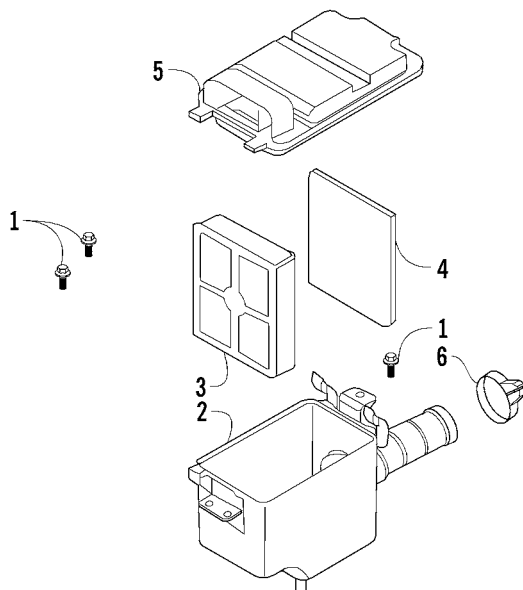

AIR CLEANER ASSEMBLY

0739-326

Ref.	Part No.	Qty.	Description	Ref.	Part No.	Qty.	Description
1	3301-306	3	Screw, Cap	4	3301-816	1	Screen, Air Filter
2	3301-814	1	Housing, Air Cleaner	5	3301-817	1	Cover, Air Cleaner
3	3301-815	1	Filter, Air	6	3301-818	1	Clamp, Hose