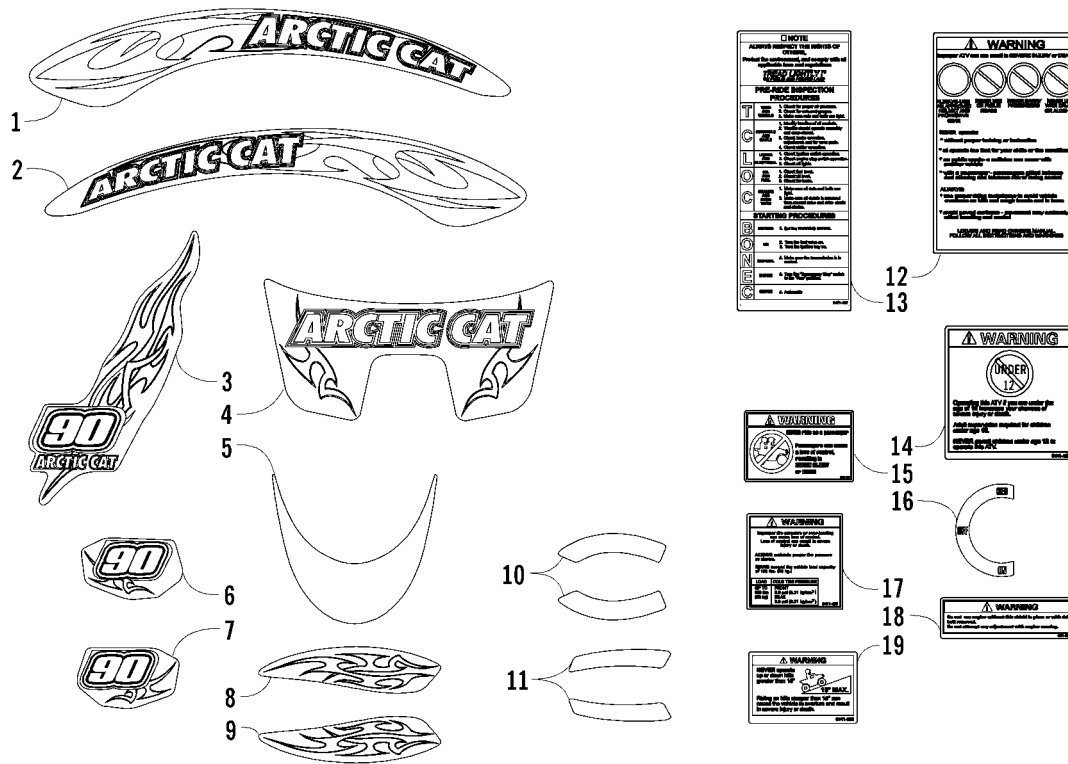

DECALS

0739-857

Ref.	Part No.	Qty.	Description	Ref.	Part No.	Qty.	Description
1	<u>0411-920</u>	1	Decal, Graphic - Right	9	<u>0411-905</u>	1	Decal, Graphic - Upper Left
	<u>0411-924</u>	1	Decal, Graphic - Right (Cat Green)		<u>0411-907</u>	1	Decal, Graphic - Upper Left (Cat Green)
2	<u>0411-921</u>	1	Decal, Graphic - Left	10	<u>0411-962</u>	1	Decal, Reflector - Red - Right
	<u>0411-925</u>	1	Decal, Graphic - Left (Cat Green)		<u>0411-961</u>	1	Decal, Reflector - Red - Left
3	<u>0411-916</u>	1	Decal, Graphic - Front	11	<u>0411-960</u>	1	Decal, Reflector - Amber - Right
	<u>0411-917</u>	1	Decal, Graphic - Front (Cat Green)		<u>0411-959</u>	1	Decal, Reflector - Amber - Left
4	<u>0411-922</u>	1	Decal, Graphic - Rear	12	0411-218	1	Decal, Warning - General
	<u>0411-923</u>	1	Decal, Graphic - Rear (Cat Green)	13	0411-457	1	Decal, Warning - Pre-Ride
5	0411-454	1	Decal, Graphic - Cowl	14	0411-400	1	Decal, Warning - Age
6	<u>0411-908</u>	1	Decal, Graphic - Lower Right	15	0411-435	1	Decal, Warning - Passenger
	<u>0411-910</u>	1	Decal, Graphic - Lower Right (Cat Green)	16	0411-649	1	Decal, Fuel Shut-Off
7	<u>0411-909</u>	1	Decal, Graphic - Lower Left		0411-644	1	Decal, Fuel Shut-Off (Cat Green)
	<u>0411-911</u>	1	Decal, Graphic - Lower Left (Cat Green)	17	0411-455	1	Decal, Warning - Tire/Load
8	<u>0411-904</u>	1	Decal, Graphic - Upper Right	18	0411-426	1	Decal, Warning - Clutch Cover
	<u>0411-906</u>	1	Decal, Graphic - Upper Right (Cat Green)	19	<u>0411-836</u>	1	Decal, Warning - Hill