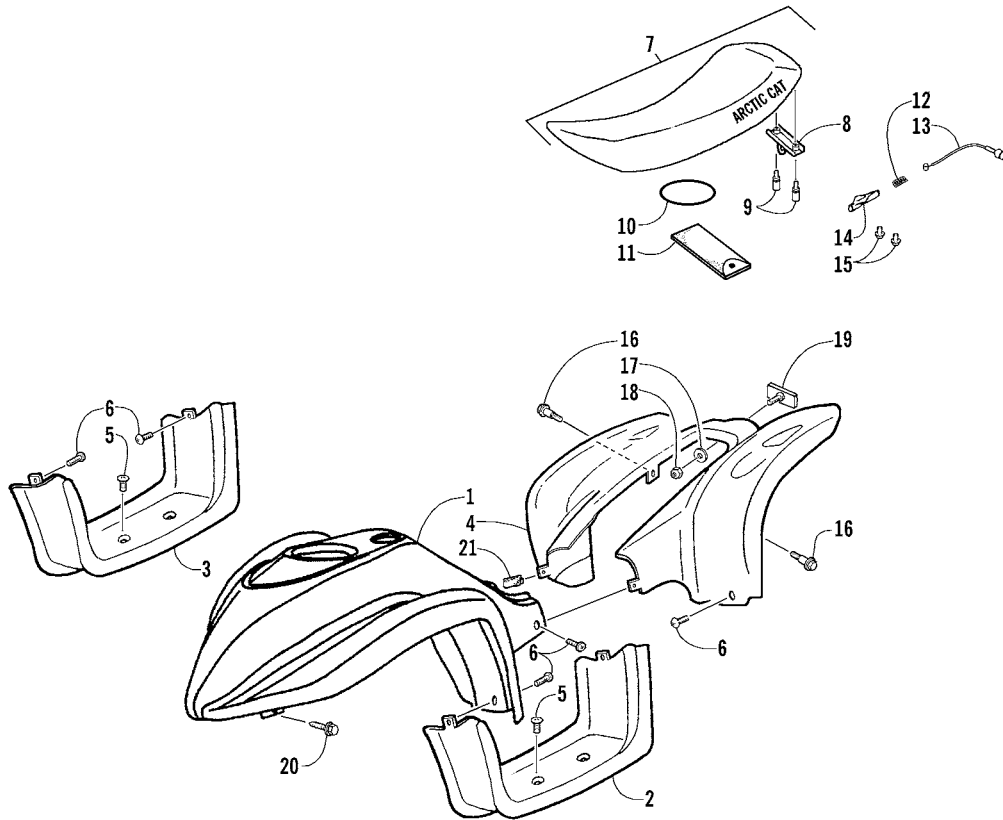

BODY AND SEAT ASSEMBLY

0739-408

Ref.	Part No.	Qty.	Description	Ref.	Part No.	Qty.	Description
1	3301-250	1	Cover, Front	11	3301-882	1	Bag, Tool
	3301-249	1	Cover, Front (Cat Green)	12	3301-262	1	Spring, Reset
2	3301-253	1	Panel, Floor - Left	13	3301-261	1	Cable, Seat Release
3	3301-252	1	Panel, Floor - Right	14	3301-263	1	Seat Lock Assembly
4	3301-264	1	Cover, Rear	15	3301-386	2	Screw, Cap
	3301-494	1	Cover, Rear (Cat Green)	16	3301-275	4	Bolt, Carriage
5	3301-319	4	Screw, Machine	17	3301-338	1	Washer
6	3301-320	6	Screw, Machine	18	3301-281	1	Nut, Nylon
7	3301-257	1	Seat Assembly (inc. 8-9)	19	3301-149	1	Reflector
8	3301-258	1	● Bracket, Seat	20	3301-466	2	Screw, Cap
9	3301-259	2	● Bolt, Seat	21	3301-278	2	U-Nut
10	3301-613	1	Strip, Rubber