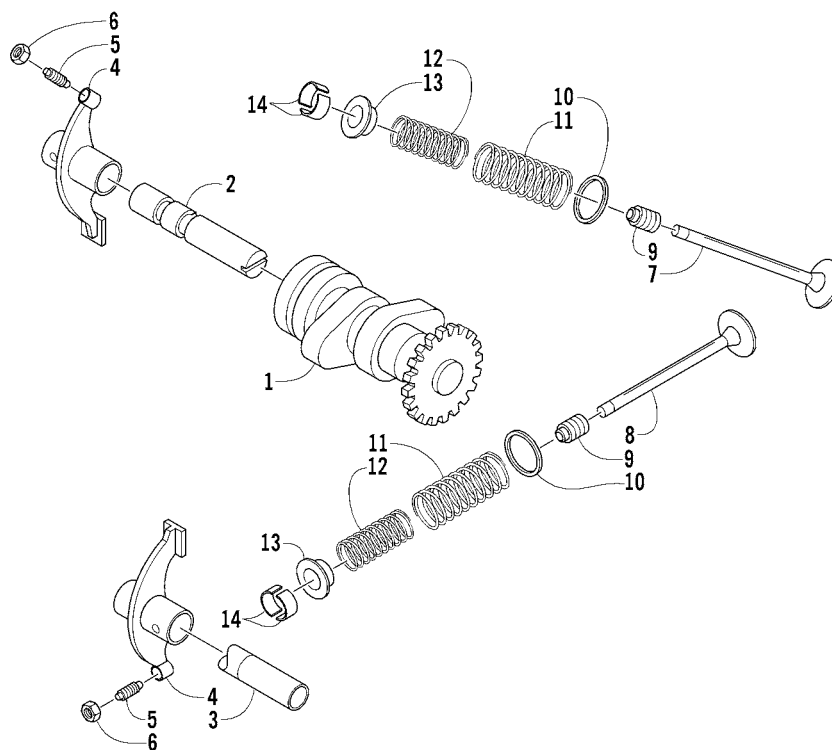

CYLINDER HEAD ASSEMBLY

0739-276

Ref.	Part No.	Qty.	Description	Ref.	Part No.	Qty.	Description
1	3301-626	1	Head, Cylinder	12	3301-637	1	Holder, Camshaft
2	3301-627	1	Guide, Valve - Intake	13	3301-638	4	Washer
3	3301-628	1	Guide, Valve - Exhaust	14	3301-329	4	Nut, Lock
4	3301-629	2	O-Ring	15	3301-639	1	Gasket, Intake Manifold
5	3301-630	1	Seat, Valve - Intake	16	3301-640	1	O-Ring
6	3301-631	1	Seat, Valve - Exhaust	17	3301-641	1	Manifold, Intake
7	3301-632	2	Bolt, Stud	18	3301-327	2	Nut, Lock
8	3301-633	2	Bolt, Stud	19	3301-713	2	Screw, Cap
9	3301-634	2	Screw, Cap	20	3301-643	1	Spark Plug
10	3301-635	4	Pin, Dowel	21	3301-645	1	O-Ring
11	3301-636	1	Gasket, Cylinder Head				

CAMSHAFT/VALVE ASSEMBLY

0739-281

Ref.	Part No.	Qty.	Description	Ref.	Part No.	Qty.	Description
1	3301-647	1	Camshaft	8	3301-654	1	Valve, Exhaust
2	3301-648	1	Shaft, Rocker Arm - Intake	9	3301-655	2	Seal, Valve
3	3301-649	1	Shaft, Rocker Arm - Exhaust	10	3301-656	2	Seat, Spring
4	3301-650	2	Arm, Rocker	11	3301-657	2	Spring, Outer
5	3301-651	2	Screw, Gap Adjust	12	3301-658	2	Spring, Inner
6	3301-652	2	Nut, Gap Adjust	13	3301-659	2	Retainer, Spring
7	3301-653	1	Valve, Intake	14	3301-660	4	Cotter, Valve

CAM CHAIN AND TENSIONER ASSEMBLY

0739-285

Ref.	Part No.	Qty.	Description	Ref.	Part No.	Qty.	Description
1	3301-662	1	Tensioner, Cam Chain	7	3301-667	1	Lifter, Tensioner
2	3301-661	1	Chain, Cam	8	3301-668	1	Plug, Adjuster
3	3301-663	1	Guide, Cam Chain	9	3301-669	1	Washer
4	3301-664	1	Pivot, Cam Chain Tensioner	10	3301-670	1	Spring, Adjuster Plug
5	3301-665	1	O-Ring	11	3301-389	2	Screw, Cap
6	3301-666	1	Gasket, Tensioner Lifter				