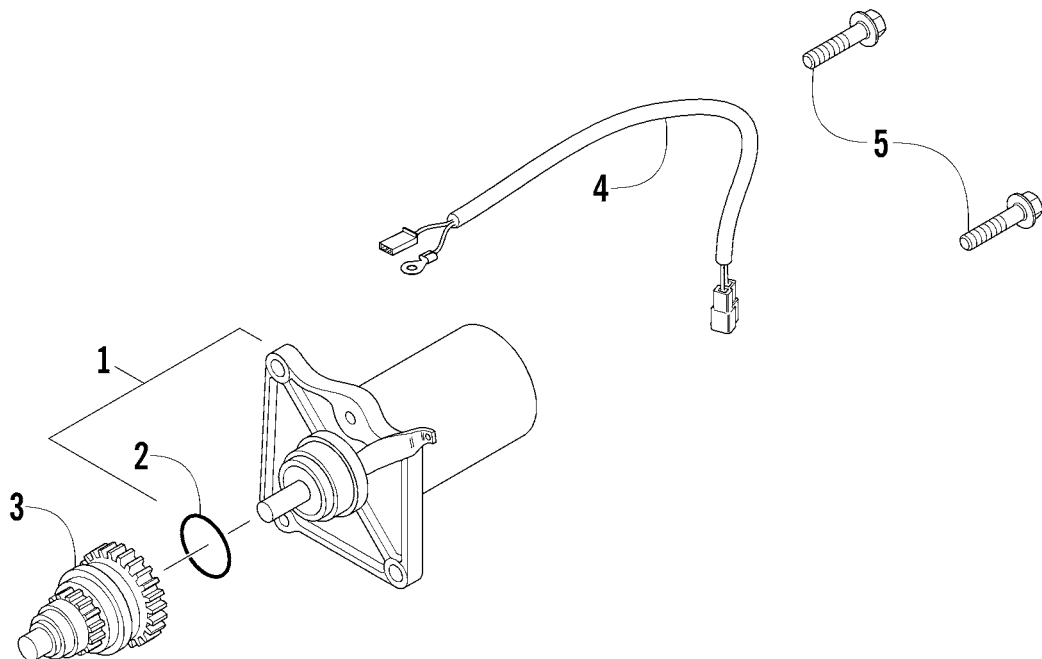

STARTER MOTOR ASSEMBLY

0739-294

Ref.	Part No.	Qty.	Description	Ref.	Part No.	Qty.	Description
1	3301-706	1	Motor, Starter (inc. 2)	4	3301-708	1	Harness, Starter Motor
2	3301-707	1	● O-Ring	5	3301-622	2	Screw, Cap
3	3301-709	1	Pinion, Starter - Assembly