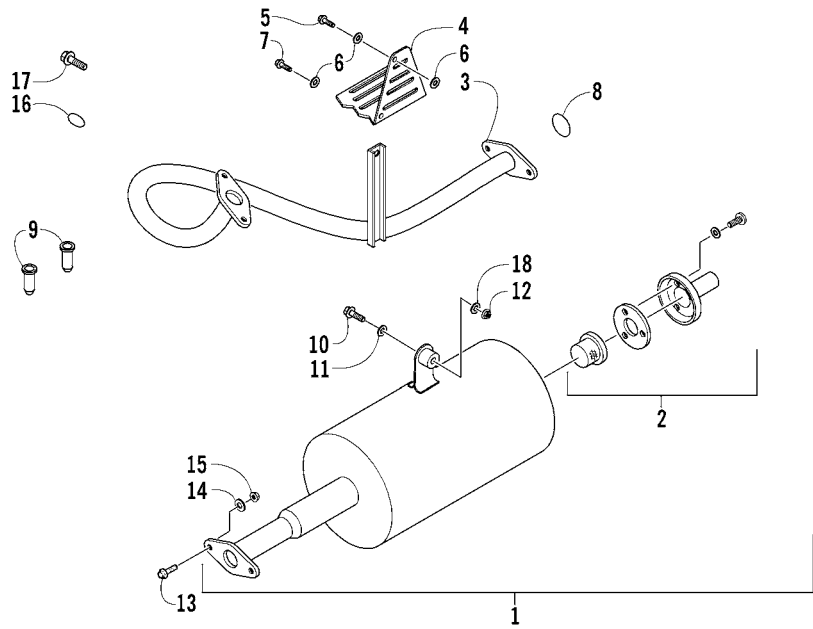

RIGHT CRANKCASE COVER ASSEMBLY

0739-318

Ref.	Part No.	Qty.	Description	Ref.	Part No.	Qty.	Description
1	3301-800	1	Cover, Crankcase - Right	7	3301-806	1	Oil Gauge Assembly (inc. 8)
2	3301-801	1	Gasket, Right Crankcase Cover	8	3301-807	1	● O-Ring
3	3301-802	1	Cap Assembly	9	3301-810	1	Seal, Oil
4	3301-803	1	O-Ring	10	3301-775	2	Pin, Dowel
5	3301-804	1	Screen, Oil Filter	11	3301-634	4	Screw, Cap
6	3301-805	1	Spring, Oil Filter	12	3301-812	4	Screw, Cap

AIR CLEANER ASSEMBLY

0739-326

Ref.	Part No.	Qty.	Description	Ref.	Part No.	Qty.	Description
1	3301-306	3	Screw, Cap	4	3301-816	1	Screen, Air Filter
2	3301-814	1	Housing, Air Cleaner	5	3301-817	1	Cover, Air Cleaner
3	3301-815	1	Filter, Air	6	3301-818	1	Clamp, Hose

CARBURETOR ASSEMBLY

0739-852 *Not a Service Part

Ref.	Part No.	Qty.	Description	Ref.	Part No.	Qty.	Description
1	3301-820	1	Carburetor Assembly (inc. 2-21)	12	3301-830	1	● Screw, Throttle - Set
2	*	1	● Cap, Carburetor	13	*	1	● Body, Carburetor
3	3301-822	1	● Needle Set	14	3301-880	1	● Needle Jet
4	3301-879	1	● Valve, Throttle	15	3301-825	1	● Main Jet - 80
5	3301-823	1	● Spring, Throttle Valve	16	3301-907	1	● Needle Valve Assembly
6	3301-899	1	● Cover, Electric Choke	17	3301-826	1	● Pilot Jet - 40
7	3301-313	1	● Screw, Machine	18	3301-905	1	● Pin, Float
8	3301-900	1	● Choke, Electric	19	3301-906	1	● Float
9	3301-901	1	● O-Ring	20	3301-827	1	● Float Chamber
10	3301-902	1	● O-Ring	21	3301-315	2	● Screw, Machine
11	3301-829	1	● Screw, Air Adjust - Set				