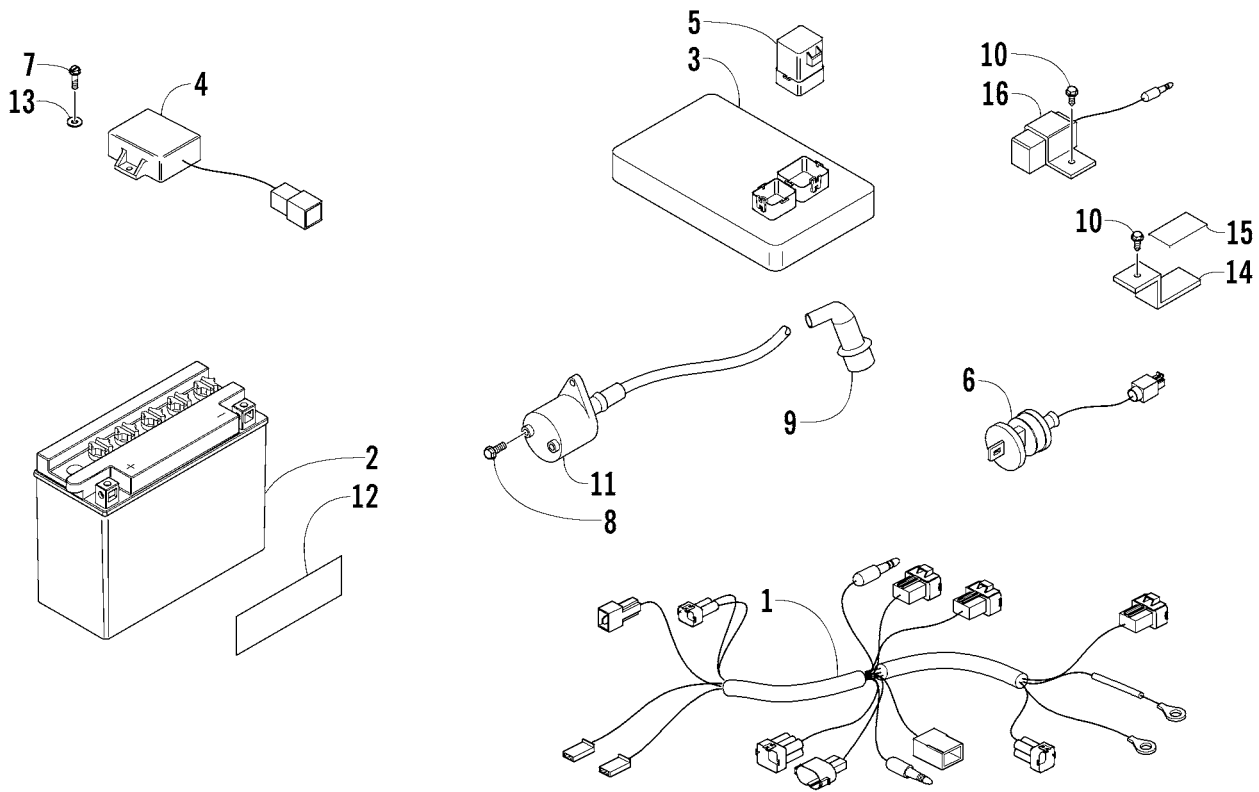

ELECTRICAL

0739-327

Ref.	Part No.	Qty.	Description	Ref.	Part No.	Qty.	Description
1	3301-865	1	Harness, Main	9	3301-869	1	Cap, Spark Plug
2	3301-866	1	Battery	10	3301-386	2	Screw, Cap
3	3301-867	1	CDI	11	3301-871	1	Coil, Ignition
4	3301-146	1	Regulator, Voltage	12	3301-463	1	Decal, Warning - Battery
5	3301-868	1	Relay, Starter	13	3301-360	1	Washer, Spring
6	3301-151	1	Switch, Ignition	14	3301-872	1	Bracket, CDI
7	3301-316	1	Screw, Machine	15	3301-873	1	Pad, CDI
8	3301-384	2	Screw, Cap	16	3301-874	1	Resistor