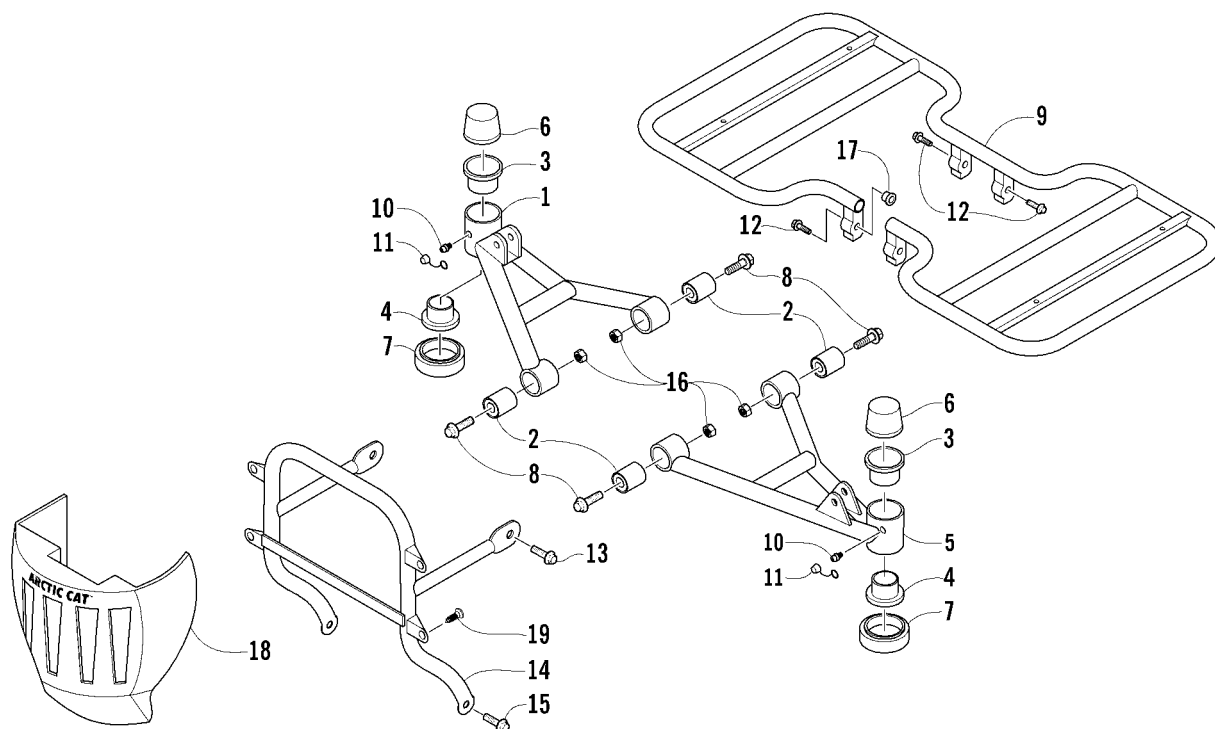

A-ARM, FLOOR PANEL, AND BUMPER ASSEMBLY

0739-855

Ref.	Part No.	Qty.	Description	Ref.	Part No.	Qty.	Description
1	3301-218	1	A-Arm, Suspension - Right	11	3301-445	2	Cap, Grease Fitting
2	3301-428	4	Bushing, Rubber	12	3301-400	4	Screw, Cap
3	3301-328	2	Bushing	13	3301-388	2	Screw, Cap
4	3301-219	2	Bushing	14	<u>3301-895</u>	1	Bumper
5	3301-222	1	A-Arm, Suspension - Left	15	3301-395	2	Screw, Cap
6	3301-220	2	Cover, Waterproof	16	3301-283	2	Nut, Nylon
7	3301-580	2	Cover, Dustproof	17	3301-256	2	Cap, Floor Panel - Rubber
8	3301-402	4	Screw, Cap	18	<u>3301-892</u>	1	Cover, Bumper
9	3301-856	1	Panel, Floor		<u>3301-893</u>	1	Cover, Bumper (Cat Green)
10	3301-444	2	Fitting, Grease	19	3301-322	4	Screw, Self-Tapping