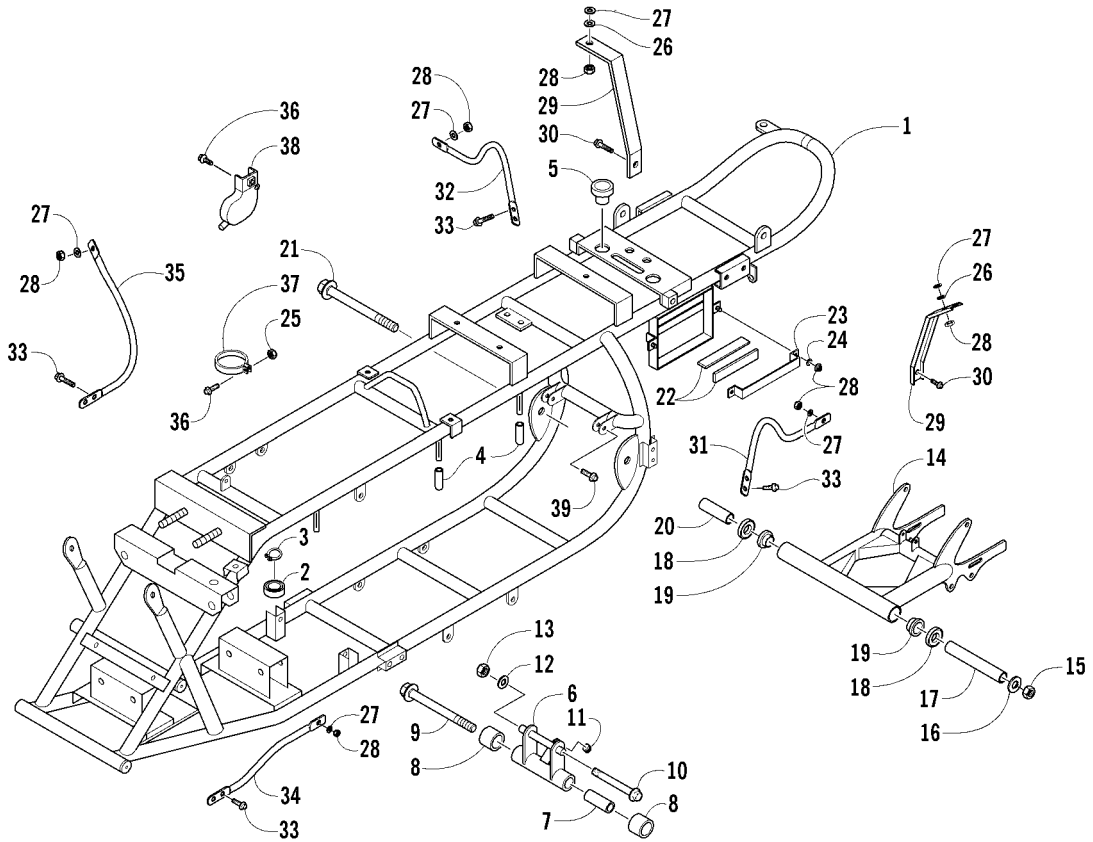

FRAME ASSEMBLY

0739-854

Ref.	Part No.	Qty.	Description	Ref.	Part No.	Qty.	Description
1	3301-896	1	Frame	21	3301-407	1	Screw, Cap
2	3301-409	1	Bearing	22	3301-077	2	Pad, Battery
3	3301-381	1	Circlip	23	3301-853	1	Bracket, Battery
4	3301-449	4	Clamp, Cable - Rubber	24	3301-338	2	Washer
5	3301-260	2	Bumper, Rubber	25	3301-327	1	Nut, Lock
6	3301-848	1	Mounting - Engine	26	3301-356	2	Washer, Rubber
7	3301-854	1	Collar, Engine	27	3301-340	6	Washer
8	3301-763	2	Bushing, Rubber	28	3301-281	8	Nut, Nylon
9	3301-850	1	Screw, Cap	29	3301-266	2	Bracket, Rear Cover Mounting - Upper
10	3301-855	1	Screw, Cap	30	3301-386	2	Screw, Cap
11	3301-852	1	Damper, Rubber	31	3301-267	1	Bracket, Rear Cover Mounting - Lower Left
12	3301-474	1	Washer	32	3301-265	1	Bracket, Rear Cover Mounting - Lower Right
13	3301-283	1	Nut, Nylon	33	3301-306	8	Screw, Cap
14	3301-581	1	Swing Arm Sub-Assembly	34	3301-461	1	Bracket, Front Cover Mounting - Left
15	3301-284	1	Nut, Nylon	35	3301-462	1	Bracket, Front Cover Mounting - Right
16	3301-349	1	Washer	36	3301-881	2	Screw, Cap
17	3301-227	1	Spacer, Swing Arm	37	3301-376	1	Clamp
18	3301-228	2	Cover, Swing Arm Seal	38	3301-460	1	Bracket, Gas Valve
19	3301-226	2	Bushing	39	3301-401	2	Screw, Cap
20	3301-582	1	Sleeve, Rubber