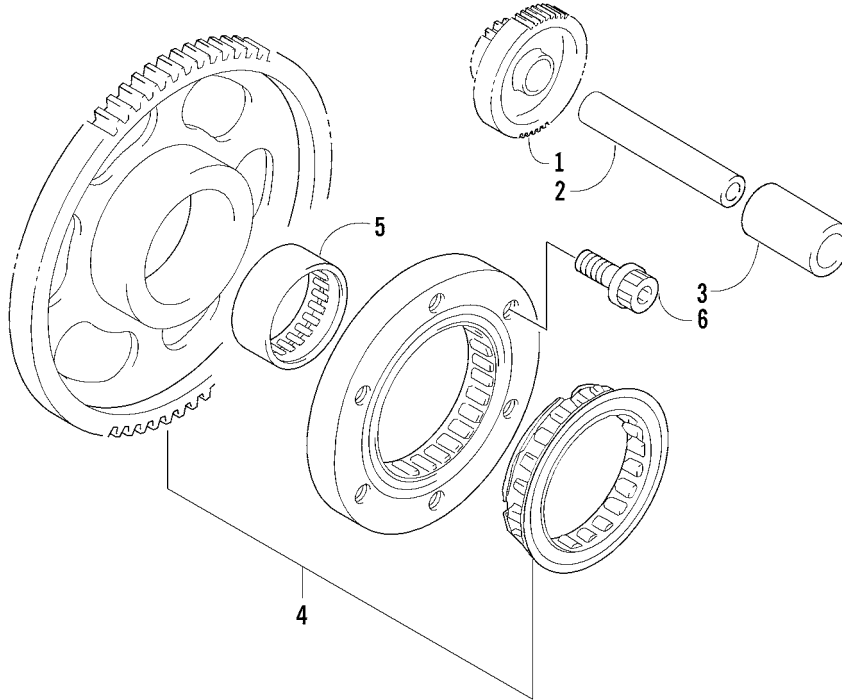

STARTER CLUTCH ASSEMBLY

0733-748

Ref.	Part No.	Qty.	Description	Ref.	Part No.	Qty.	Description
1	3402-274	1	Gear, Starter Idler	4	3402-273	1	Clutch Set, Starter (inc. 5)
2	3423-267	1	Pin	5	3402-222	1	● Bearing
3	3402-145	1	Spacer	6	3423-309	3	Screw, Cap