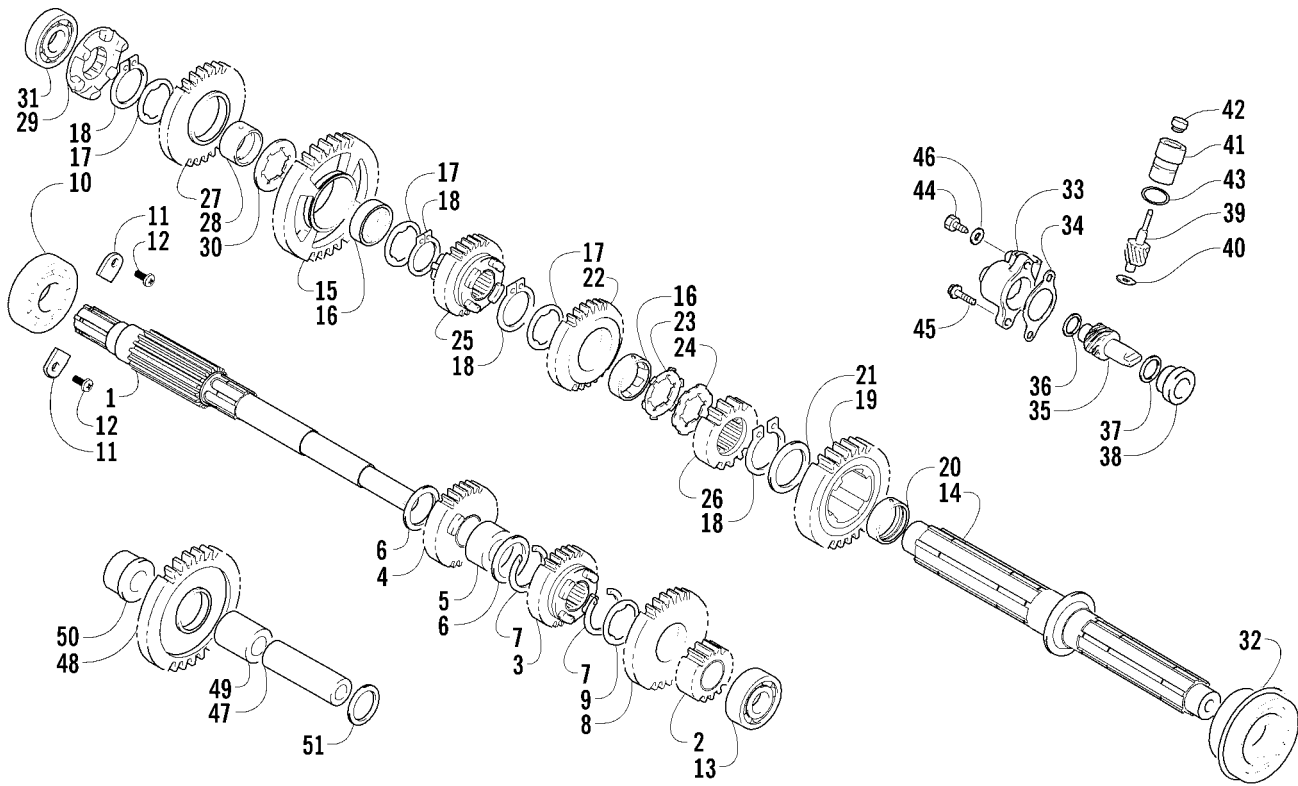

CAM CHAIN ASSEMBLY

0733-750

Ref.	Part No.	Qty.	Description	Ref.	Part No.	Qty.	Description
1	3402-281	1	Chain, Camshaft	7	3402-284	1	● Spring
2	3402-277	1	Guide, Camshaft Chain	8	3402-285	1	● Plug
3	3402-282	1	Tensioner, Camshaft Chain	9	3402-286	1	● Bar
4	3423-074	1	Screw, Cap	10	3423-286	1	● O-Ring
5	3003-188	1	Washer	11	3402-287	1	Gasket, Adjuster
6	3402-283	1	Adjuster, Tensioner - Assembly (inc. 7-10)	12	3004-576	2	Screw, Cap

OIL PUMP ASSEMBLY

0733-752

Ref.	Part No.	Qty.	Description	Ref.	Part No.	Qty.	Description
1	3445-017	1	Pump, Oil	12	3402-012	1	Gasket
2	3402-302	1	Gear, Driven	13	3436-005	1	Filter, Oil
3	3423-285	1	Pin	14	3423-270	1	O-Ring
4	3423-168	1	Circlip	15	3402-303	1	Cap, Oil Filter
5	3004-402	3	Screw, Cap	16	3004-705	1	Plug, Oil Check
6	3402-304	1	Strainer, Oil	17	3402-444	1	Gasket
7	0693-389	2	Screw, Cap	18	3423-277	1	O-Ring
8	3402-305	1	Cap, Oil Strainer	19	3402-238	1	Spring
9	3423-278	1	O-Ring	20	3423-314	2	Bolt, Stud
10	3004-507	3	Screw, Cap	21	3004-543	1	Bolt, Stud
11	3402-037	1	Plug, Drain	22	3423-315	3	Nut

CLUTCH ASSEMBLY

0733-753

Ref.	Part No.	Qty.	Description	Ref.	Part No.	Qty.	Description
1	3446-253	1	Gear, Primary Drive	17	3402-239	4	Spring
2	3446-129	1	Race, Inner	18	3004-341	4	Screw, Cap
3	3446-122	1	Clutch, One Way	19	3446-127	1	Plate, Release
4	3446-128	1	Clutch Assembly	20	3446-130	1	Rod, Push
5	3423-253	1	Nut	21	3402-043	1	Bearing
6	3423-032	1	Washer, Lock	22	3446-133	1	Guide, Ball - Outer
7	3423-260	1	Washer, Lock	23	3446-131	1	Guide, Ball - Inner
8	3446-121	1	Gear, Primary - Assembly	24	3446-134	1	Ball, Release
9	3402-206	1	Spacer	25	3423-248	1	Screw, Adjuster
10	3402-211	1	Washer	26	3423-022	1	Nut, Adjuster
11	3446-123	1	Hub, Clutch	27	3446-132	1	Arm, Release
12	3423-254	1	Nut	28	3423-125	1	Screw, Cap
13	3423-316	1	Washer	29	3423-245	3	Screw, Cap
14	3446-124	8	Plate, Drive	30	0693-316	3	Nut
15	3446-125	7	Plate, Driven	31	3003-290	3	Seal, Cap Screw
16	3446-126	1	Plate, Clutch Pressure				