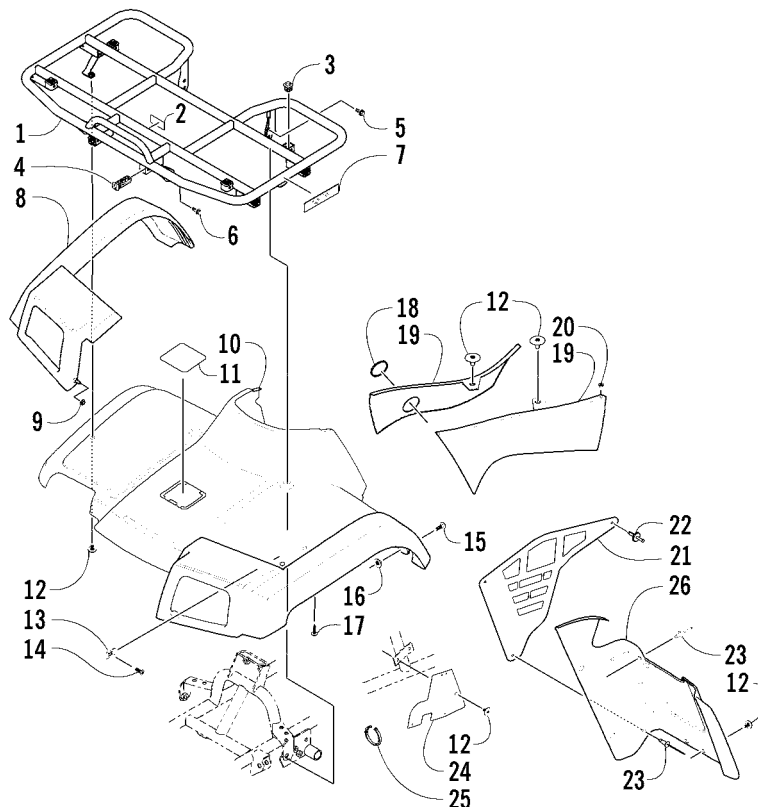

FRONT BODY PANEL ASSEMBLY

0739-437

Ref.	Part No.	Qty.	Description	Ref.	Part No.	Qty.	Description
1	<u>0541-267</u>	1	Rack - Front - Assembly (inc. 2-4)	15	0423-356	2	Screw, Shoulder
2	0411-576	1	● Decal, Warning - Front Rack Load	16	0423-438	2	T-Nut
3	0441-592	4	● Bushing, Rack	17	0423-342	6	Screw, Self-Tapping
4	0441-556	6	● Bushing, Rack	18	0470-404	1	Grommet, Fuel Shut-Off Valve
5	8408-816	2	Screw, Cap	19	0506-548	1	Panel, Side - Right
6	0423-360	2	Screw, Cap		0506-243	1	Panel, Side - Left
7	0411-646	2	Decal, Reflector - Amber		0506-549	1	Panel, Side - Right (Green)
8	0506-550	1	Flare - Front - Right		0506-673	1	Panel, Side - Left (Green)
	0506-551	1	Flare - Front - Left	20	0123-010	2	Nut, Expansion
9	0423-357	2	Nut, Stamped	21	0406-374	2	Panel, Deflector
10	<u>1506-477</u>	1	Panel, Fender - Front (inc. 11)	22	0623-362	2	Rivet, Reinstallable
	<u>1506-476</u>	1	Panel, Fender - Front (inc. 11) (Green)	23	0423-046	AR	Rivet, Plastic
11	1406-142	1	● Cover, Access	24	1406-045	2	Fender, Panel - Inner
	1406-141	1	● Cover, Access (Green)	25	0123-788	AR	Cable Tie - 7.5 in.
12	0423-101	AR	Screw, Machine	26	0506-625	1	Panel, Kick - Right
13	0423-031	2	Nut, Speed		0506-627	1	Panel, Kick - Left
14	8477-616	2	Screw, Machine