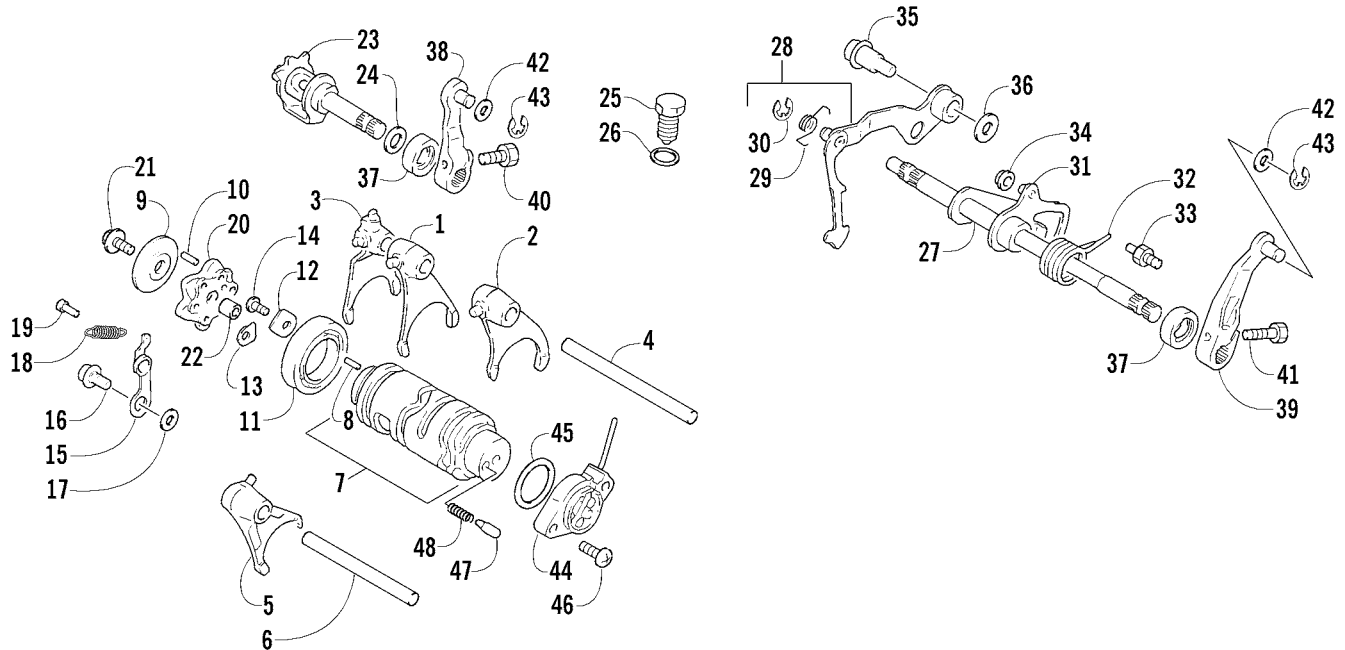

GEAR SHIFTING ASSEMBLY

0733-757

Ref.	Part No.	Qty.	Description	Ref.	Part No.	Qty.	Description
1	3446-155	1	Fork, Gear Shifting	25	3446-164	1	Stopper, Cam
2	3446-156	1	Fork, Gear Shifting	26	3402-012	1	Gasket
3	3446-159	1	Fork, Gear Shifting	27	3446-169	1	Shaft, Gear Shifting
4	3446-167	1	Shaft	28	3446-170	1	Arm, Gear Shifting (inc. 29-30)
5	3446-157	1	Fork, Gear Shifting	29	3402-312	1	● Spring
6	3446-051	1	Shaft	30	3423-368	1	● E-Ring
7	3446-160	1	Cam, Gear Shifting (inc. 8)	31	3446-171	1	Arm, Link
8	3423-114	1	● Pin	32	3402-094	1	Spring
9	3446-162	1	Retainer, Pin	33	3446-172	1	Stopper, Arm
10	3423-045	6	Pin	34	3402-132	1	Roller
11	3402-051	1	Bearing	35	3423-233	1	Screw, Cap
12	3446-163	1	Retainer	36	3423-324	1	Washer
13	3446-031	1	Retainer	37	3402-076	2	Seal, Oil
14	3423-370	2	Screw, Cap	38	3446-055	1	Arm
15	3446-165	1	Stopper, Cam	39	3446-115	1	Arm, Reverse Shift
16	3423-535	1	Screw, Cap	40	3423-125	1	Screw, Cap
17	3423-141	1	Washer	41	3423-228	1	Screw, Cap
18	3402-240	1	Spring	42	3423-204	2	Washer
19	3423-268	1	Pin	43	3423-168	2	E-Ring
20	3446-166	1	Plate, Stopper	44	3430-050	1	Base, Gear Shift - Assembly
21	3006-086	1	Bolt	45	3423-273	1	O-Ring
22	3005-206	1	Pin	46	3423-325	2	Screw, Cap
23	3446-161	1	Cam, Reverse Shifting	47	3423-044	1	Contact
24	3423-322	1	Washer	48	3402-087	1	Spring