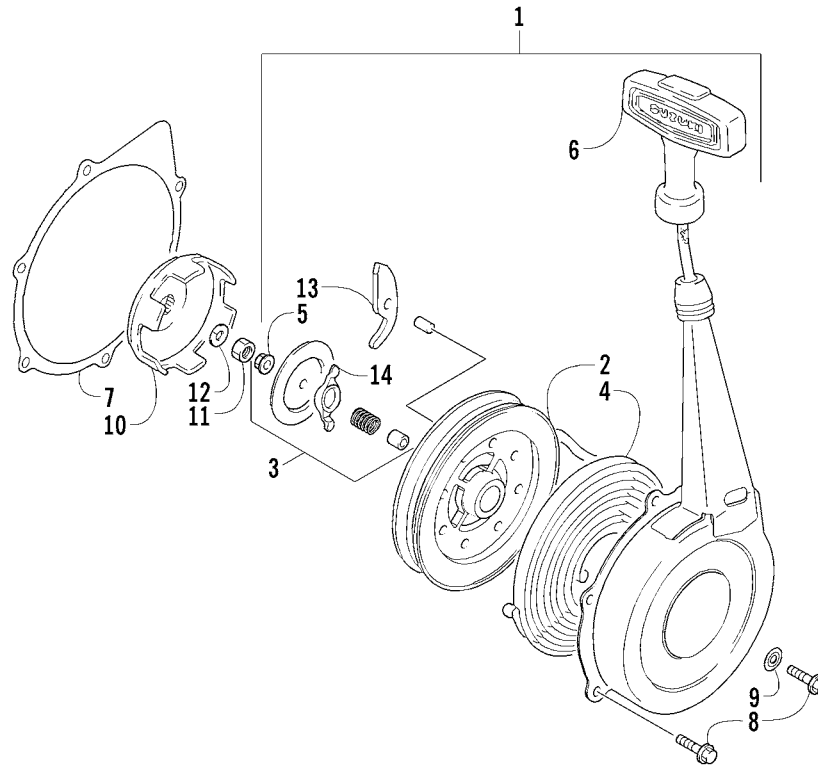

STARTER CLUTCH ASSEMBLY

0733-748

Ref.	Part No.	Qty.	Description	Ref.	Part No.	Qty.	Description
1	3402-274	1	Gear, Starter Idler	4	3402-273	1	Clutch Set, Starter (inc. 5)
2	3423-267	1	Pin	5	3402-222	1	● Bearing
3	3402-145	1	Spacer	6	3423-309	3	Screw, Cap

CAMSHAFT/VALVE ASSEMBLY

0733-749

Ref.	Part No.	Qty.	Description	Ref.	Part No.	Qty.	Description
1	3402-275	1	Camshaft	14	3402-296	1	Lever, Decompression
2	3402-545	1	Sprocket	15	3402-225	1	Seal, Oil
3	3423-047	1	Pin	16	3402-242	1	Spring
4	3423-284	1	Washer	17	3004-326	1	Nut
5	3423-013	2	Screw	18	3402-289	2	Shaft, Rocker Arm
6	3423-071	1	C-Ring	19	3423-052	2	O-Ring
7	3402-288	2	Arm, Valve Rocker (inc. 8-9)	20	3423-259	2	Washer
8	3423-287	2	● Screw, Cap	21	3003-290	2	Gasket
9	3423-288	2	● Nut	22	0693-416	2	Screw, Cap
10	3402-226	2	Seal, Oil	23	3402-290	1	Valve, Intake
11	3402-294	2	Seat, Valve Spring	24	3402-291	1	Valve, Exhaust
12	0693-281	4	Cotter, Valve	25	3402-292	2	Spring, Valve - Set
13	3402-295	1	Shaft, Decompression Lever	26	3402-293	2	Retainer, Spring

CAM CHAIN ASSEMBLY

0733-750

Ref.	Part No.	Qty.	Description	Ref.	Part No.	Qty.	Description
1	3402-281	1	Chain, Camshaft	7	3402-284	1	● Spring
2	3402-277	1	Guide, Camshaft Chain	8	3402-285	1	● Plug
3	3402-282	1	Tensioner, Camshaft Chain	9	3402-286	1	● Bar
4	3423-074	1	Screw, Cap	10	3423-286	1	● O-Ring
5	3003-188	1	Washer	11	3402-287	1	Gasket, Adjuster
6	3402-283	1	Adjuster, Tensioner - Assembly (inc. 7-10)	12	3004-576	2	Screw, Cap