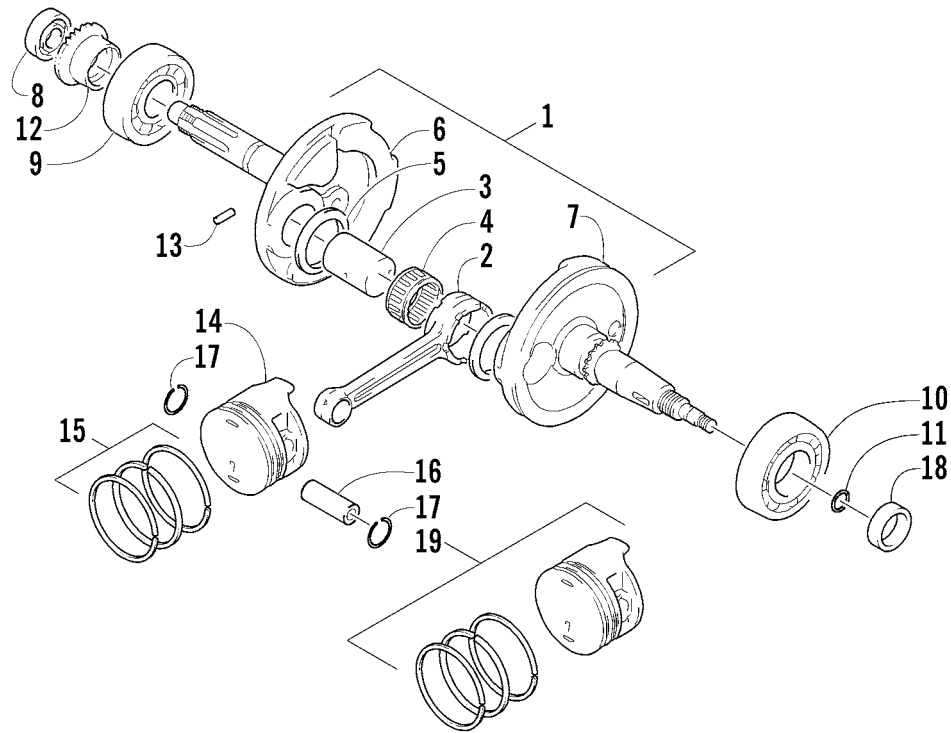

CRANKSHAFT ASSEMBLY

0733-747 *Optional

Ref.	Part No.	Qty.	Description	Ref.	Part No.	Qty.	Description
1	3402-269	1	Crankshaft Assembly (inc. 2-7)	12	3402-301	1	Gear, Oil Pump Drive
2	3402-268	1	● Rod, Connecting	13	3423-114	1	Pin
3	3402-270	1	● Pin, Crank	14	3402-265	1	Piston
4	3402-223	1	● Bearing	15	3402-266	1	Ring, Piston - Set
5	3005-241	2	● Washer		3436-011	1	Ring, Piston - Set (Oversized 0.50 mm)*
6	3402-792	1	● Crankshaft - Right		3436-012	1	Ring, Piston - Set (Oversized 1.00 mm)*
7	3402-703	1	● Crankshaft - Left	16	3402-267	1	Pin, Piston
8	3402-216	1	Bearing - Right	17	3423-280	2	Circlip
9	3402-221	1	Bearing - Middle	18	3402-227	1	Seal, Oil
10	3402-180	1	Bearing - Left	19	3402-306	1	Piston Set (Oversized 0.50 mm)*
11	3423-053	1	O-Ring		3402-307	1	Piston Set (Oversized 1.00 mm)*