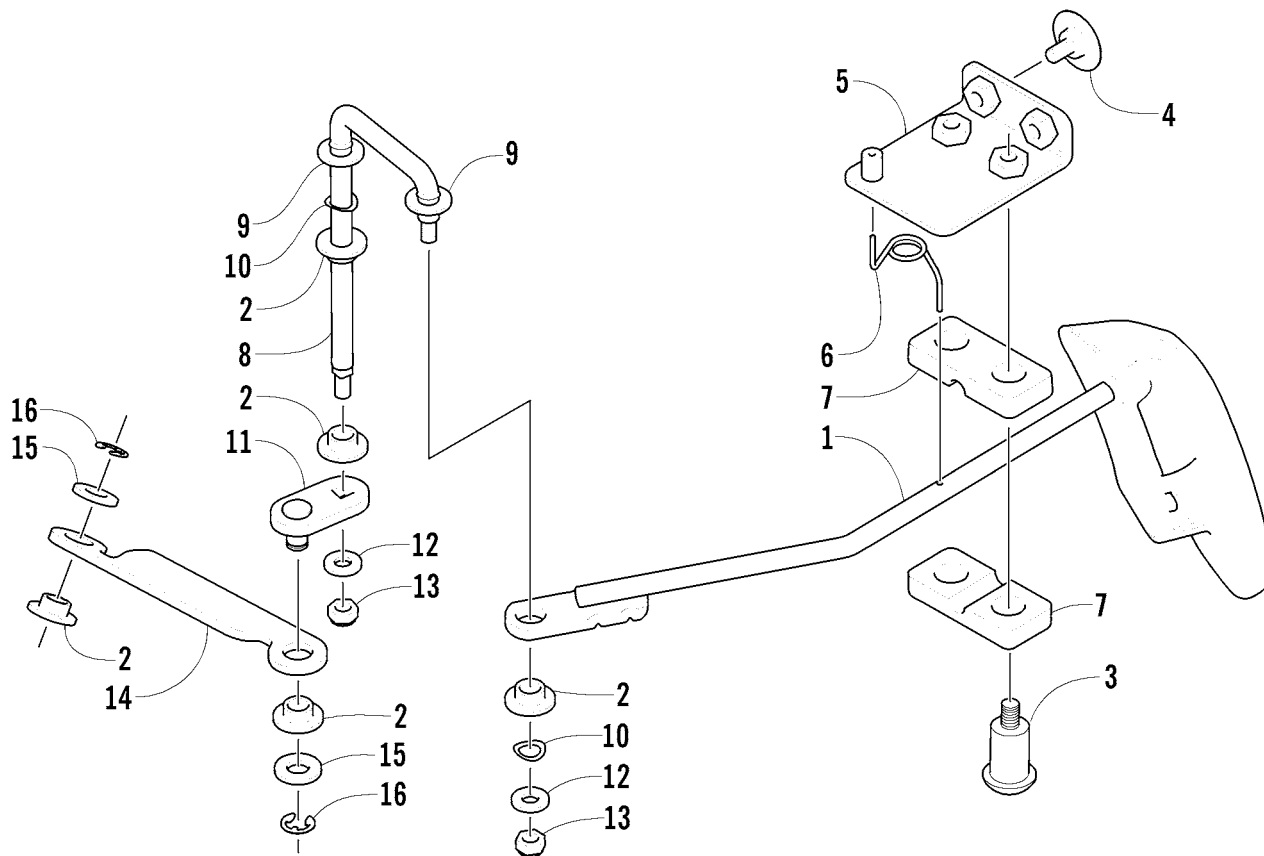

AIR INTAKE ASSEMBLY

0736-899

Ref.	Part No.	Qty.	Description	Ref.	Part No.	Qty.	Description
1	3570-001	1	Intake, Air - Assembly (inc. 2-7)	15	0423-317	1	Clamp
2	3402-330	1	● Slider, Retainer - Filter	16	0570-062	1	Snorkel, Air Intake - Assembly (inc. 17-19)
3	0470-421	1	● Filter, Air Cleaner	17	0623-101	1	● Clip, Routing
4	3402-331	1	● Cap	18	0406-379	1	● Strap, Tool Kit
5	8477-610	2	● Screw, Cap	19	0423-478	1	● Plug, Hole - Retaining Clip
6	3423-329	1	● Joint	20	0444-122	1	Kit, Tool
7	3423-311	2	● Clamp	21	8476-616	5	Screw, Cap
8	3423-313	5	Clip	22	0423-128	1	Spring, Vent Tube
9	0423-127	1	Plug, Drain	23	3402-334	1	Plug, Breather
10	0470-442	1	Valve, Air Cleaner	24	3470-002	1	Valve, Check
11	0423-071	1	Clamp	25	3423-424	1	Clip, Air Cleaner
12	3470-004	1	Tube, Crankcase Breather	26	0423-047	1	Clamp
13	3402-236	1	Clamp	27	8053-212	1	Washer, Lock - External Tooth
14	0470-347	1	Boot, Air Cleaner				

SHIFTER ASSEMBLY

0739-800

Ref.	Part No.	Qty.	Description	Ref.	Part No.	Qty.	Description
1	0502-253	1	Lever, Footshift	8	0423-091	2	Bushing, Linkage
2	1602-213	2	O-Ring	9	3423-168	2	E-Ring, Linkage
3	0402-370	1	Axle, Lever	10	0502-256	1	Linkage, Footshift Lever (inc. 11-12)
4	8422-002	1	Nut	11	0402-844	1	● End, Rod
5	0423-329	2	Screw, Shoulder	12	0623-294	1	● Nut
6	0406-363	2	Bushing, High/Low Shift	13	0623-025	1	Nut, Lock
7	0502-257	1	Linkage, High/Low Shift	14	0423-075	1	Cable Tie - Push-Mount