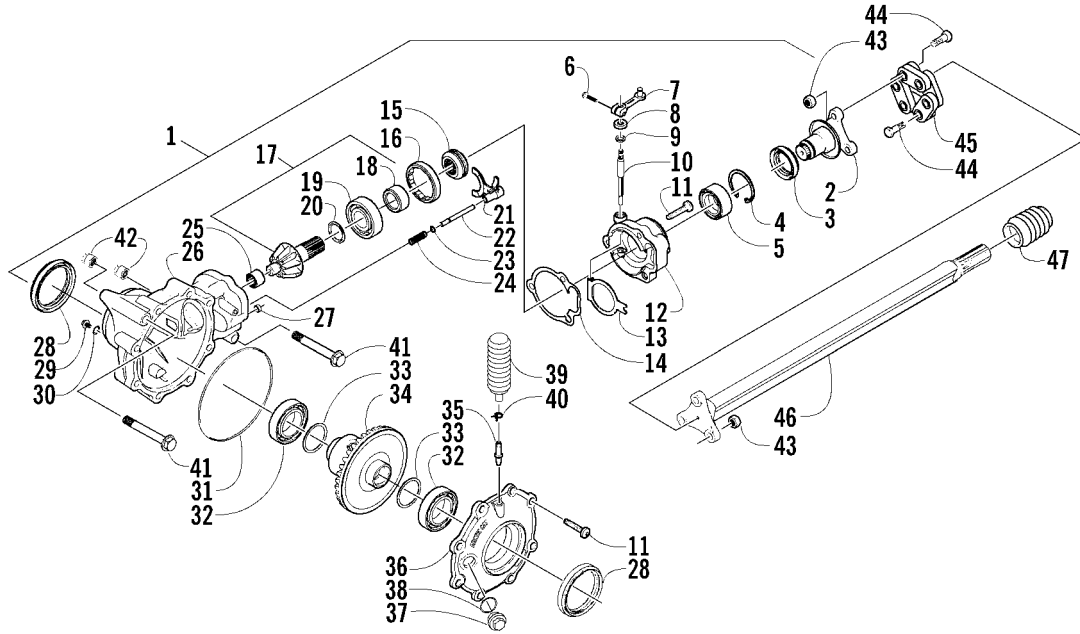

FRONT DRIVE GEARCASE ASSEMBLY

0738-300

Ref.	Part No.	Qty.	Description	Ref.	Part No.	Qty.	Description
1	0502-338	1	Gearcase, Front Drive - Assembly (inc. 2-38)	24	0402-418	1	● Spring, Return
2	0502-383	1	● Shaft, Input	25	0402-328	1	● Bearing
3	1402-011	1	● Seal	26	0502-120	1	● Housing, Gearcase
4	0423-423	1	● Ring, Retaining	27	0402-411	1	● Pin, Dowel
5	1402-043	1	● Bearing	28	0402-394	2	● Seal
6	8411-620	1	● Screw, Cap	29	0402-450	1	● Plug, Magnetic (inc. 30)
7	0502-092	1	● Arm, Selector	30	0423-153	1	●● O-Ring
8	0402-398	1	● Plate, Selector Shaft	31	0423-149	1	● O-Ring
9	0402-416	1	● Seal	32	0402-393	2	● Bearing
10	0402-412	1	● Shaft, Selector	33	0402-405	AR	● Shim
11	0423-118	11	● Screw, Self-Tapping		0402-406	AR	● Shim
12	0502-379	1	● Housing, Selector		0402-407	AR	● Shim
13	0402-414	1	● Plate, Spring - Selector		0402-408	AR	● Shim
14	0402-947	1	● Gasket, Flange		0402-409	AR	● Shim
15	0402-413	1	● Coupler, Drive	34	0502-199	1	● Gear, Ring - 34T
16	0402-357	1	● Collar, Lock	35	0402-871	1	● Fitting
17	0502-155	1	● Gear, Pinion - Assembly - 11T (inc. 18-20)	36	0502-121	1	● Cover, Gearcase
18	0402-336	1	●● Collar, Retaining	37	0402-333	1	● Plug, Fill (inc. 38)
19	0402-327	1	●● Bearing	38	0423-154	1	●● O-Ring
20	0402-424	AR	●● Shim	39	0402-147	1	Bladder, Gearcase
	0402-425	AR	●● Shim	40	0423-315	1	Clamp, Fitting
	0402-426	AR	●● Shim	41	3423-010	2	Screw, Cap
	0402-427	AR	●● Shim	42	8428-002	2	Nut, Lock
	0402-428	AR	●● Shim	43	3004-491	6	Nut
21	0402-420	1	● Fork, Selector	44	3423-182	6	Screw, Cap
22	0402-417	1	● Shaft, Shuttle	45	3435-007	1	Coupler, Propeller Shaft
23	0423-147	1	● O-Ring	46	0502-201	1	Shaft, Propeller
				47	0402-966	1	Boot, Propeller Shaft