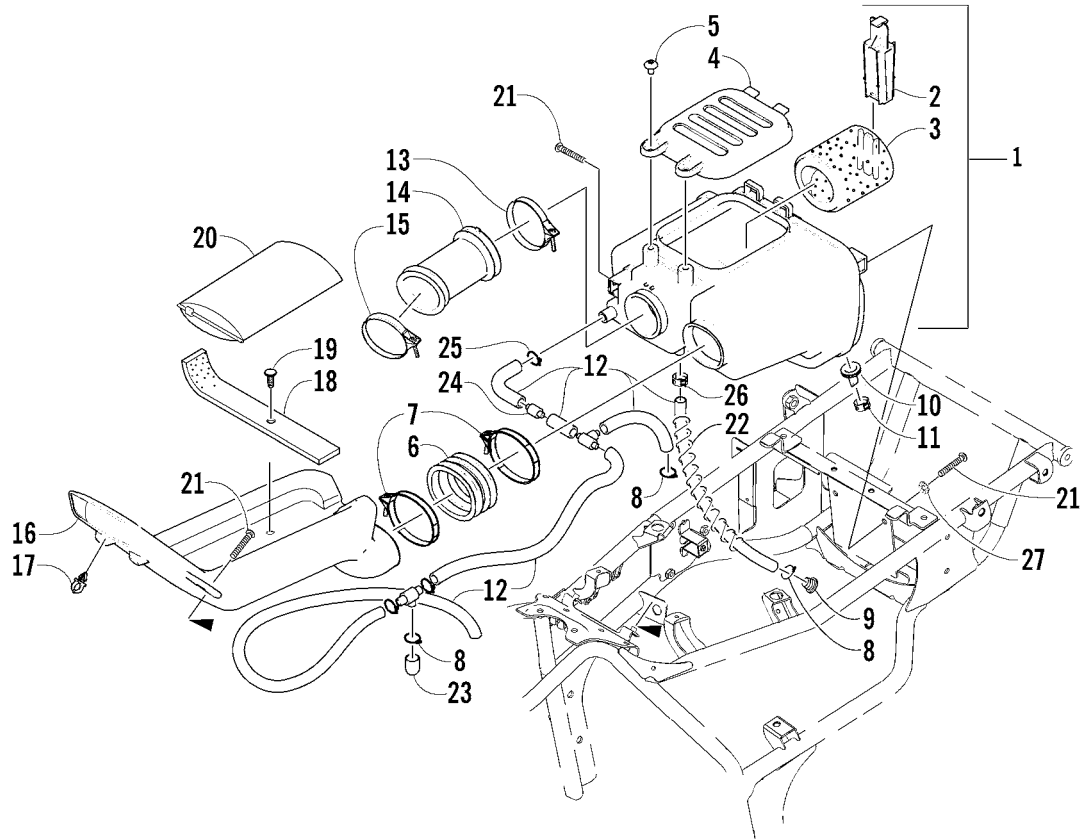

AIR INTAKE ASSEMBLY

0736-899

Ref.	Part No.	Qty.	Description	Ref.	Part No.	Qty.	Description
1	3570-001	1	Intake, Air - Assembly (inc. 2-7)	15	0423-317	1	Clamp
2	3402-330	1	● Slider, Retainer - Filter	16	0570-062	1	Snorkel, Air Intake - Assembly (inc. 17-19)
3	0470-421	1	● Filter, Air Cleaner	17	0623-101	1	● Clip, Routing
4	3402-331	1	● Cap	18	0406-379	1	● Strap, Tool Kit
5	8477-610	2	● Screw, Cap	19	0423-478	1	● Plug, Hole - Retaining Clip
6	3423-329	1	● Joint	20	0444-122	1	Kit, Tool
7	3423-311	2	● Clamp	21	8476-616	5	Screw, Cap
8	3423-313	5	Clip	22	0423-128	1	Spring, Vent Tube
9	0423-127	1	Plug, Drain	23	3402-334	1	Plug, Breather
10	0470-442	1	Valve, Air Cleaner	24	3470-002	1	Valve, Check
11	0423-071	1	Clamp	25	3423-424	1	Clip, Air Cleaner
12	3470-004	1	Tube, Crankcase Breather	26	0423-047	1	Clamp
13	3402-236	1	Clamp	27	8053-212	1	Washer, Lock - External Tooth
14	0470-347	1	Boot, Air Cleaner