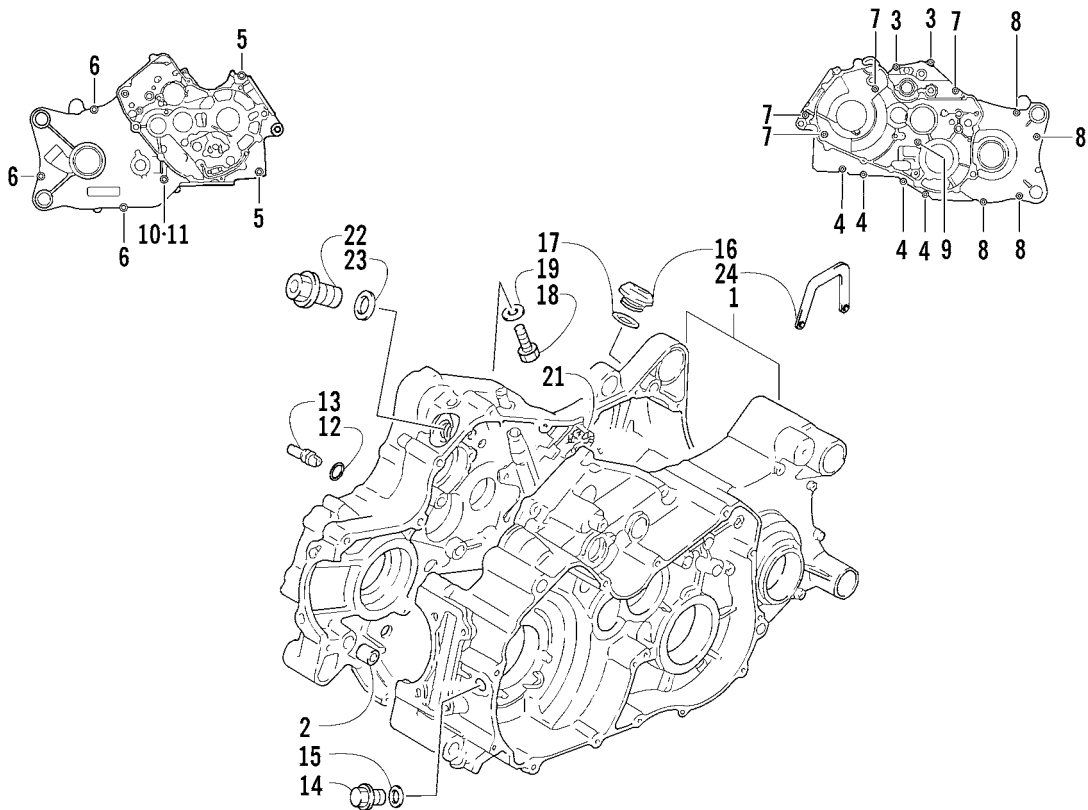

CRANKCASE ASSEMBLY

0738-765

Ref.	Part No.	Qty.	Description	Ref.	Part No.	Qty.	Description
1	3402-697	1	Crankcase Set (inc. 2-13)	13	3402-245	1	● Jet, Oil Gallery
2	3423-088	2	● Pin, Dowel	14	3402-214	1	Plug
3	3423-162	2	● Screw, Cap	15	3402-012	1	Gasket
4	3423-098	4	● Screw, Cap	16	3402-212	1	Cap, Oil Filler
5	3423-091	2	● Screw, Cap	17	3423-274	1	O-Ring
6	3423-307	3	● Screw, Cap	18	3402-404	1	Plug, Oil Drain
7	3423-308	4	● Screw, Cap	19	3402-011	1	Gasket
8	3423-094	4	● Screw, Cap	20	3402-530	1	Pipe, Breather
9	3423-232	1	● Screw, Cap	21	3402-250	1	Separator, Oil Breather
10	3423-234	1	● Screw, Cap	22	3402-258	1	Plug, Reverse Switch Hole
11	3005-243	1	● Gasket	23	3423-271	1	O-Ring
12	3423-051	1	● O-Ring, Oil Gallery Jet	24	3402-796	1	Bracket, Engine Hanger