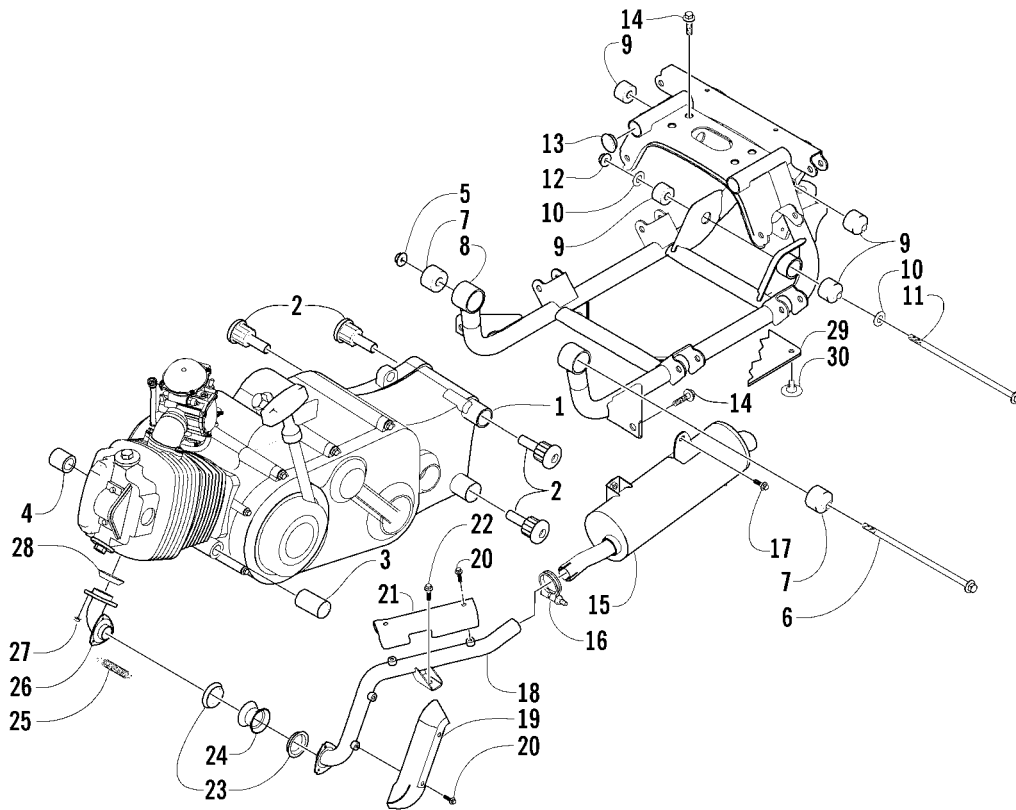

ENGINE AND RELATED PARTS

0738-333

Ref.	Part No.	Qty.	Description	Ref.	Part No.	Qty.	Description
1	0462-009	1	Engine	16	0423-092	1	Clamp, Exhaust
2	3402-263	4	Mount, Engine	17	8408-816	1	Screw, Cap
3	0402-231	1	Spacer, Engine Mount - Long	18	0512-093	1	Pipe, Exhaust
4	0402-232	1	Spacer, Engine Mount - Short	19	0412-023	1	Cover, Exhaust
5	8422-202	1	Nut	20	8477-610	4	Screw, Cap
6	3423-236	1	Screw, Cap	21	0412-024	1	Cover, Exhaust - Rear
7	3402-264	2	Mount, Engine	22	8408-812	3	Screw, Cap
8	0506-301	1	Sub-Frame (inc. 9)	23	0612-887	2	Gasket, Exhaust
9	3402-232	4	● Mount, Engine	24	0512-077	1	Coupler, Exhaust
10	8050-272	4	Washer	25	0123-321	3	Spring, Extension
11	3423-235	2	Screw, Cap	26	0512-008	1	Pipe, Header
12	8422-002	2	Nut	27	8424-802	2	Nut
13	0406-320	2	Cap, Sub-Frame	28	3402-300	1	Seal, Exhaust Pipe
14	0423-481	6	Screw, Cap	29	0406-787	1	Panel, Belly - Sub-Frame
15	0512-011	1	Muffler	30	0423-101	4	Screw, Body