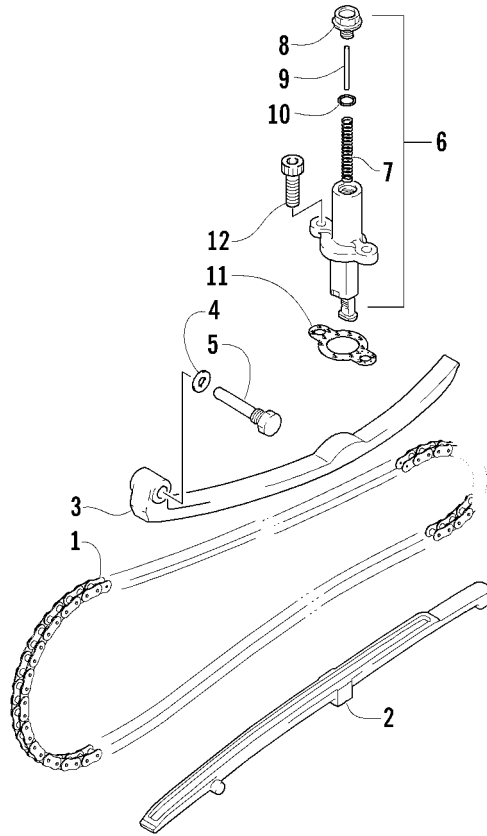

STARTER CLUTCH ASSEMBLY

0733-748

Ref.	Part No.	Qty.	Description	Ref.	Part No.	Qty.	Description
1	3402-274	1	Gear, Starter Idler	4	3402-273	1	Clutch Set, Starter (inc. 5)
2	3423-267	1	Pin	5	3402-222	1	● Bearing
3	3402-145	1	Spacer	6	3423-309	3	Screw, Cap

CAMSHAFT/VALVE ASSEMBLY

0733-749

Ref.	Part No.	Qty.	Description	Ref.	Part No.	Qty.	Description
1	3402-275	1	Camshaft	14	3402-296	1	Lever, Decompression
2	3402-545	1	Sprocket	15	3402-225	1	Seal, Oil
3	3423-047	1	Pin	16	3402-242	1	Spring
4	3423-284	1	Washer	17	3004-326	1	Nut
5	3423-013	2	Screw	18	3402-289	2	Shaft, Rocker Arm
6	3423-071	1	C-Ring	19	3423-052	2	O-Ring
7	3402-288	2	Arm, Valve Rocker (inc. 8-9)	20	3423-259	2	Washer
8	3423-287	2	● Screw, Cap	21	3003-290	2	Gasket
9	3423-288	2	● Nut	22	0693-416	2	Screw, Cap
10	3402-226	2	Seal, Oil	23	3402-290	1	Valve, Intake
11	3402-294	2	Seat, Valve Spring	24	3402-291	1	Valve, Exhaust
12	0693-281	4	Cotter, Valve	25	3402-292	2	Spring, Valve - Set
13	3402-295	1	Shaft, Decompression Lever	26	3402-293	2	Retainer, Spring

CAM CHAIN ASSEMBLY

0733-750

Ref.	Part No.	Qty.	Description	Ref.	Part No.	Qty.	Description
1	3402-281	1	Chain, Camshaft	7	3402-284	1	● Spring
2	3402-277	1	Guide, Camshaft Chain	8	3402-285	1	● Plug
3	3402-282	1	Tensioner, Camshaft Chain	9	3402-286	1	● Bar
4	3423-074	1	Screw, Cap	10	3423-286	1	● O-Ring
5	3003-188	1	Washer	11	3402-287	1	Gasket, Adjuster
6	3402-283	1	Adjuster, Tensioner - Assembly (inc. 7-10)	12	3004-576	2	Screw, Cap