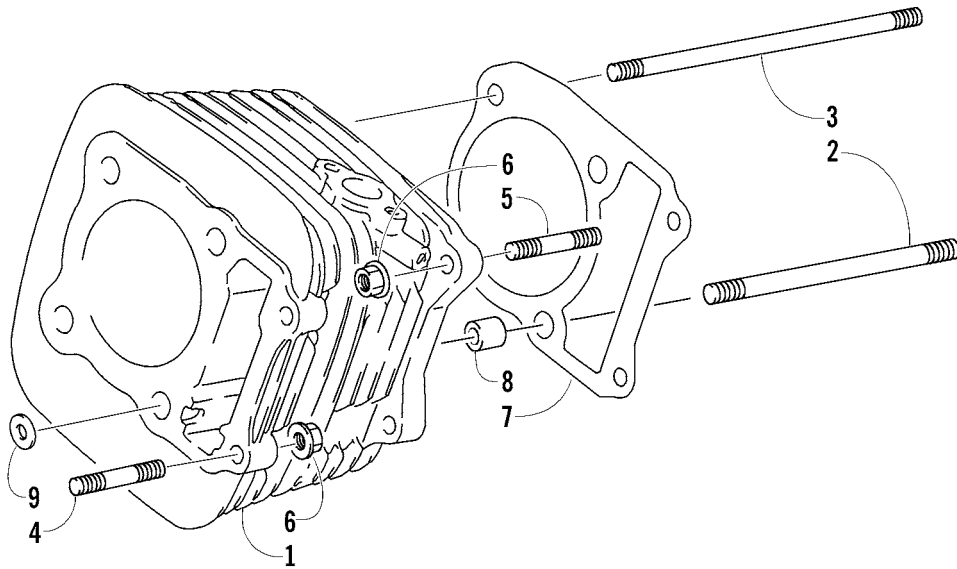

CYLINDER ASSEMBLY

0733-744

Ref.	Part No.	Qty.	Description	Ref.	Part No.	Qty.	Description
1	3402-251	1	Cylinder	6	3004-488	4	Nut
2	3423-238	2	Bolt, Stud	7	3402-252	1	Gasket, Cylinder
3	3423-239	2	Bolt, Stud	8	3423-306	2	Pin, Dowel
4	3423-089	2	Bolt, Stud	9	3005-226	1	O-Ring
5	3423-237	2	Bolt, Stud