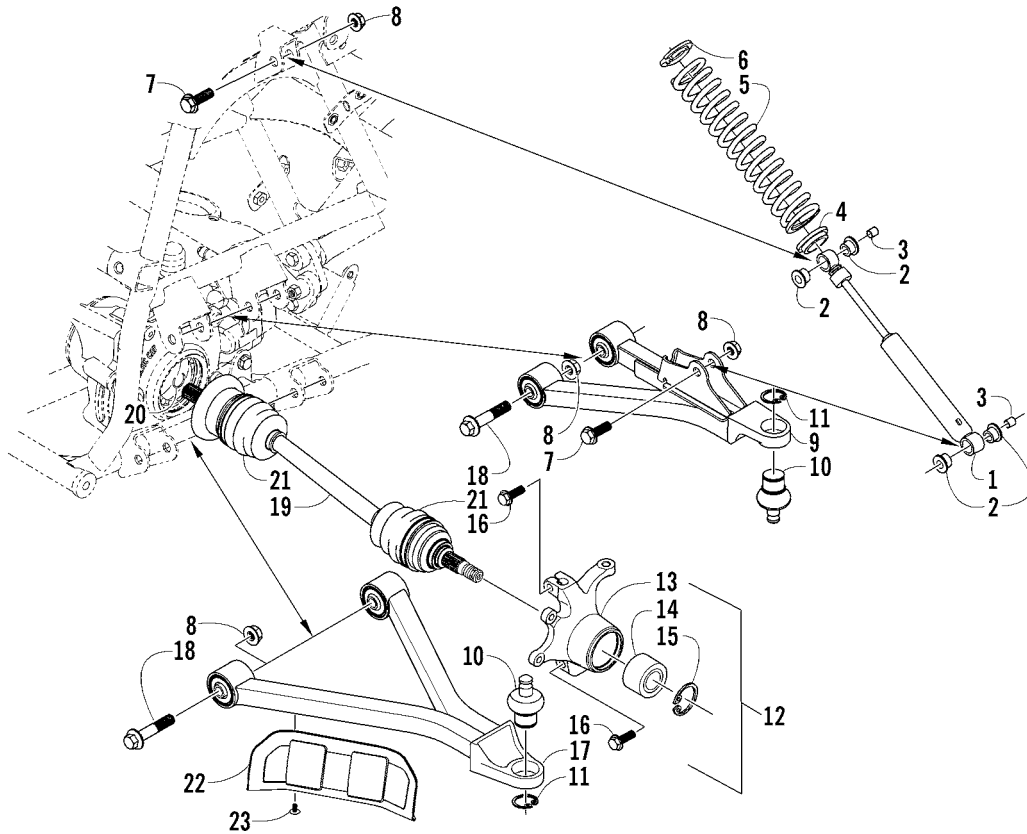

FRONT SUSPENSION ASSEMBLY

0739-461

Ref.	Part No.	Qty.	Description	Ref.	Part No.	Qty.	Description
1	0403-015	2	Shock Absorber - Front (inc. 2-3)	13	<u>0505-444</u>	1	● Knuckle, Steering - Right
2	0604-310	8	● Bushing, Shock Absorber		<u>0505-445</u>	1	● Knuckle, Steering - Left
3	0403-028	4	● Sleeve, Shock	14	<u>1402-027</u>	2	● Bearing, Wheel Hub - Front
4	0403-104	2	Retainer, Spring - Lower	15	0423-423	2	● Ring, Retaining
5	0403-022	2	Spring, Shock Absorber - Black	16	8409-030	4	Screw, Cap
6	1603-889	2	Retainer, Spring	17	0503-188	1	A-Arm, Lower Right (inc. 10-11)
7	8409-040	4	Screw, Cap		0503-189	1	A-Arm, Lower Left (inc. 10-11)
8	8428-002	12	Nut, Lock	18	8409-060	8	Screw, Cap
9	0503-184	1	A-Arm, Upper Right - Assembly (inc. 10-11)	19	<u>0502-539</u>	2	Axle, Drive - Front (inc. 20-21)
	0503-185	1	A-Arm, Upper Left - Assembly (inc. 10-11)	20	0441-400	2	● Clip, Retaining
10	0405-115	4	● Ball Joint - Front	21	0436-276	2	● Repair Kit, Boot - Front Axle
11	0423-009	4	● Clip, Ball Joint	22	0406-656	2	Guard, Boot - Front Axle
12	<u>0505-446</u>	1	Knuckle - Assembly - Right (inc. 13-15)	23	0423-101	4	Screw, Body
	<u>0505-447</u>	1	Knuckle - Assembly - Left (inc. 13-15)