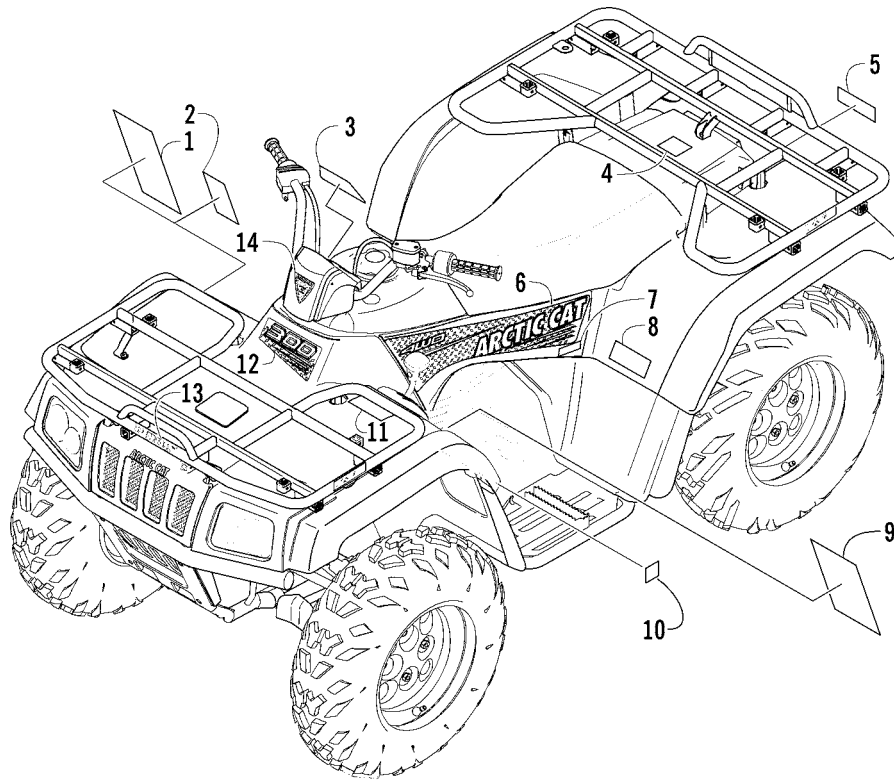

DECALS

0739-451

Ref.	Part No.	Qty.	Description	Ref.	Part No.	Qty.	Description
1	0411-008	1	Decal, Warning - Reverse/Pre-Ride	7	0411-586	1	Decal, Hi/Low Range
2	0411-835	1	Decal, Warning - Turn	8	0411-430	1	Decal, Warning - Tire Pressure
3	0411-786	1	Decal, Console	9	0411-218	1	Decal, Warning - General
	0411-787	1	Decal, Console (Green)	10	0411-086	1	Decal, Shift Pattern
4	0411-435	1	Decal, Passenger	11	0411-401	1	Decal, Warning - Age
5	0411-269	1	Decal, Warning - Towing	12	0411-768	1	Decal, Front
6	0411-774	1	Decal, Side - Right		0411-769	1	Decal, Front (Green)
	0411-775	1	Decal, Side - Left	13	0411-965	1	Decal, "Speedrack"
	0411-776	1	Decal, Side - Right (Green)	14	0411-780	1	Decal, Crest
	0411-777	1	Decal, Side - Left (Green)		0411-781	1	Decal, Crest (Green)