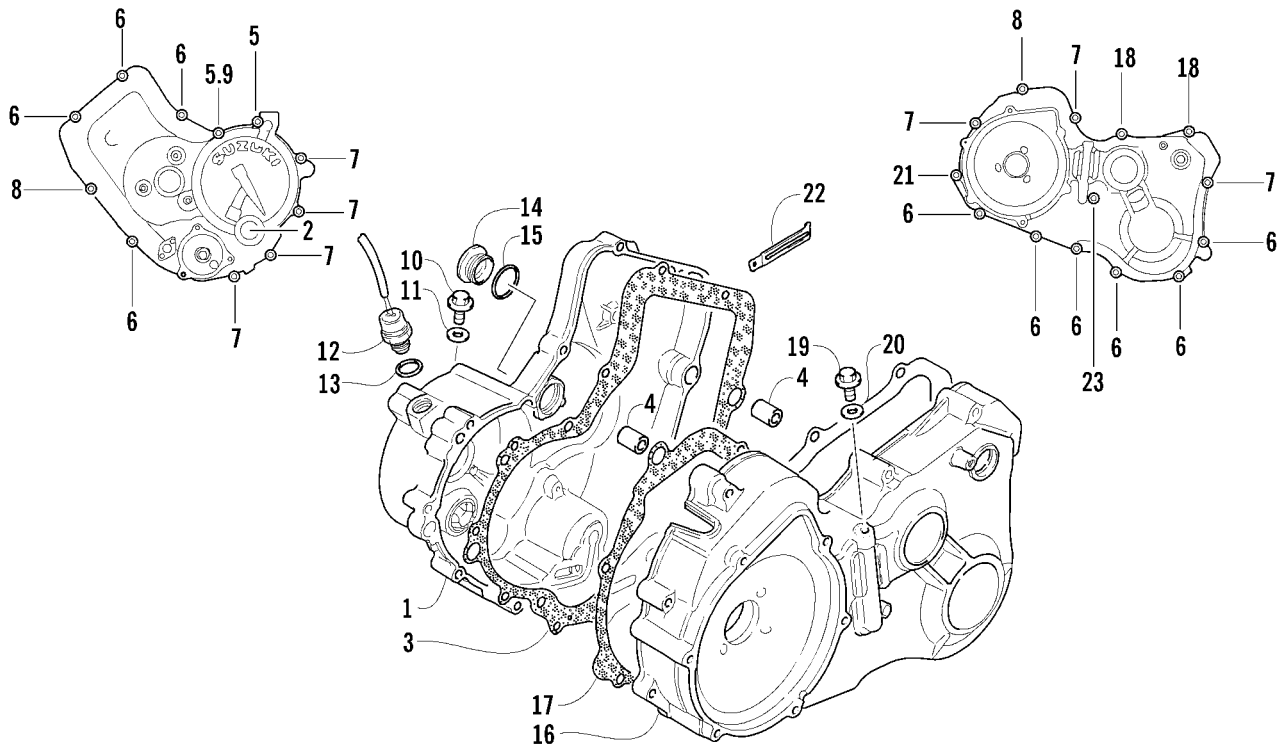

CRANKCASE COVER ASSEMBLY

0737-841

Ref.	Part No.	Qty.	Description	Ref.	Part No.	Qty.	Description
1	<u>3403-002</u>	1	Cover, Clutch (inc. 2)	13	<u>3403-003</u>	1	Gasket
2	3402-112	1	● Lens, Oil Inspection	14	3402-215	1	Cap, Clutch Adjust
3	3402-280	1	Gasket	15	3423-274	1	O-Ring
4	3423-088	4	Pin, Dowel	16	3402-256	1	Cover, Transfer
5	3423-231	2	Bolt	17	3402-262	1	Gasket, Transfer Cover
6	0693-327	10	Bolt	18	3423-091	2	Screw, Cap
7	3423-098	7	Bolt	19	3004-339	1	Plug, Oil Gallery
8	3423-307	2	Bolt	20	3003-290	1	Gasket
9	3402-444	1	Gasket	21	3004-756	1	Screw, Cap
10	3004-705	2	Plug, Oil Gallery	22	3402-237	2	Clamp, Breather Hose
11	3005-242	2	Gasket	23	3423-308	1	Screw, Cap
12	<u>3430-062</u>	1	Switch, Oil Sensor