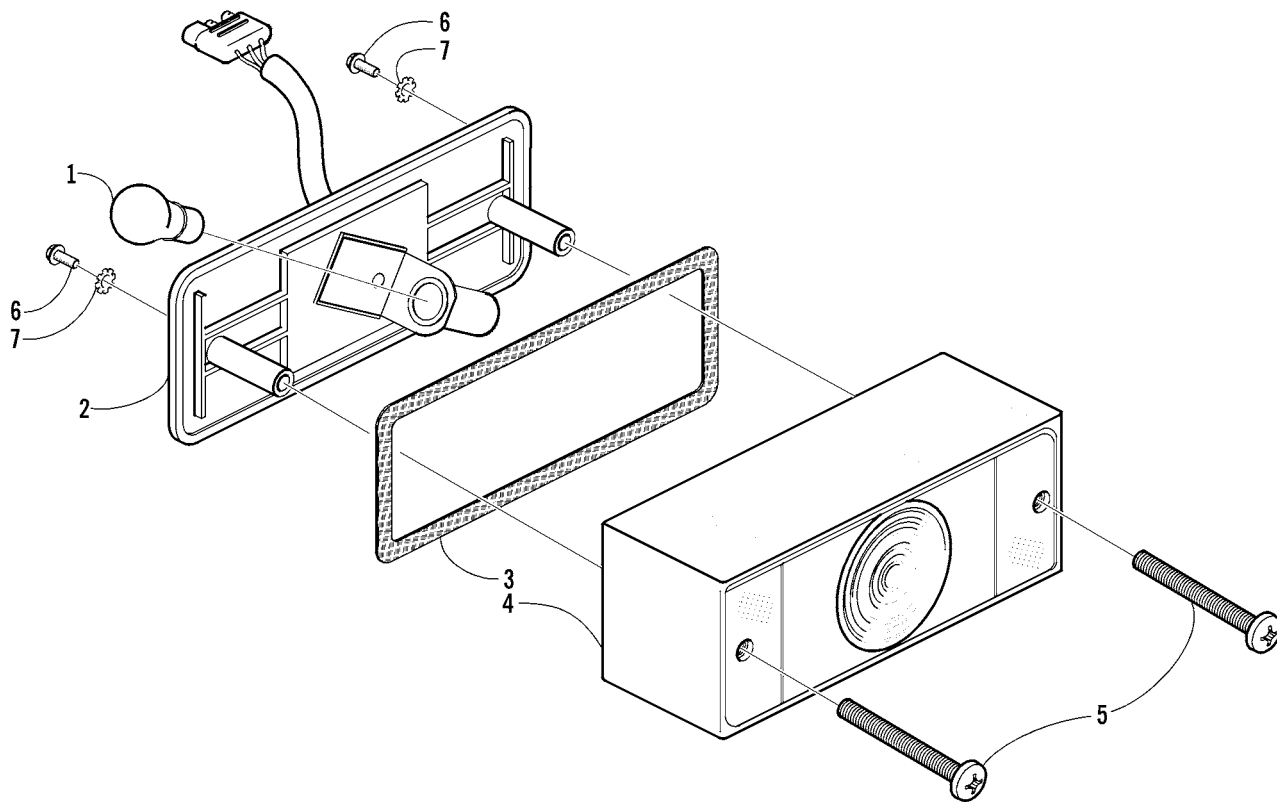

TAILLIGHT ASSEMBLY

(Complete Taillight Assembly p/n 0409-002)

0732-336

Ref.	Part No.	Qty.	Description	Ref.	Part No.	Qty.	Description
1	0109-460	1	Bulb, Stop/Taillight	5	0409-010	2	Screw, Machine
2	0409-058	1	Taillight w/Socket Assembly	6	0623-301	2	Screw, Self-Tapping
3	0409-012	1	Gasket, Taillight Lens	7	8053-212	2	Washer, Lock - External Tooth
4	0409-007	1	Lens, Taillight