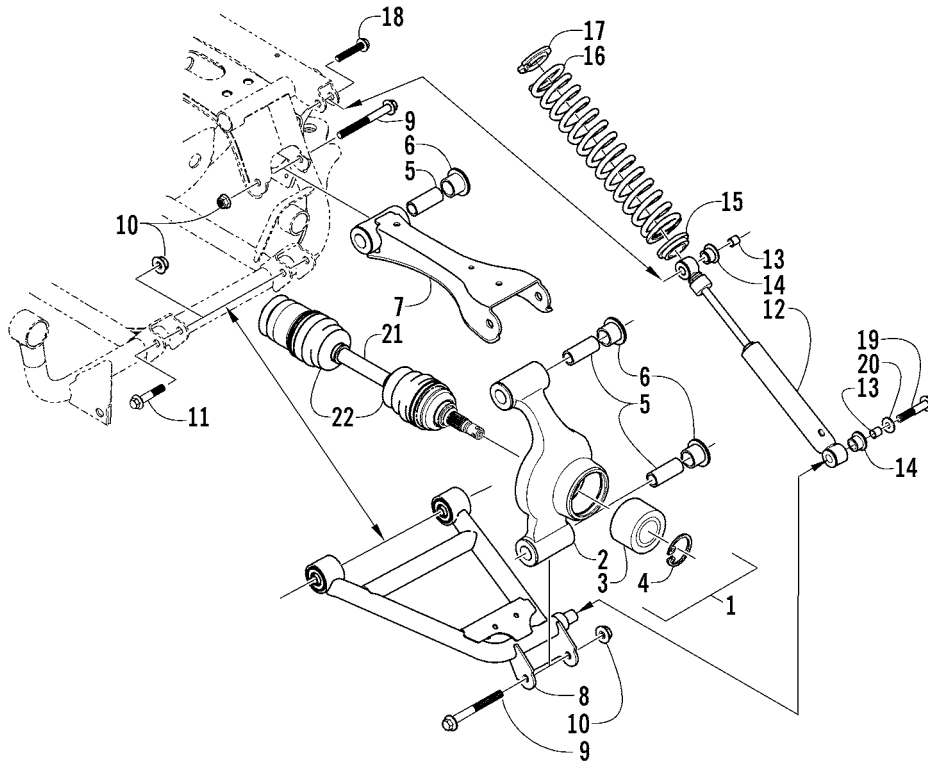

REAR SUSPENSION ASSEMBLY

0739-463

Ref.	Part No.	Qty.	Description	Ref.	Part No.	Qty.	Description
1	0504-325	1	Knuckle, Right - Rear - Assembly (inc. 2-6)	11	8409-060	4	Screw, Cap
	0504-313	1	Knuckle, Left - Rear - Assembly (inc. 2-6)	12	0404-014	2	Shock Absorber - Rear (inc. 13-14)
2	0504-309	1	● Knuckle - Right	13	0403-028	4	● Sleeve, Shock Absorber
	0504-310	1	● Knuckle - Left	14	0604-310	8	● Bushing, Shock Absorber
3	1402-027	2	● Bearing, Wheel	15	0403-104	2	Retainer, Spring - Lower
4	0423-423	2	● Ring, Retaining	16	0403-002	2	Spring, Suspension - Black
5	0403-038	6	● Collar, Suspension Bushing	17	1603-889	2	Retainer, Spring - Upper
6	0403-032	12	● Bushing, Suspension	18	8409-040	2	Screw, Cap
7	0504-044	2	Arm, Rear - Upper	19	8408-820	2	Screw, Cap
8	0504-030	1	A-Arm, Rear - Lower Right	20	0423-087	2	Washer
	0504-031	1	A-Arm, Rear - Lower Left	21	0502-543	2	Axle, Drive (inc. 22)
9	8409-000	6	Screw, Cap	22	0436-276	2	● Repair Kit, Boot - Rear Axle
10	8428-002	12	Nut, Lock