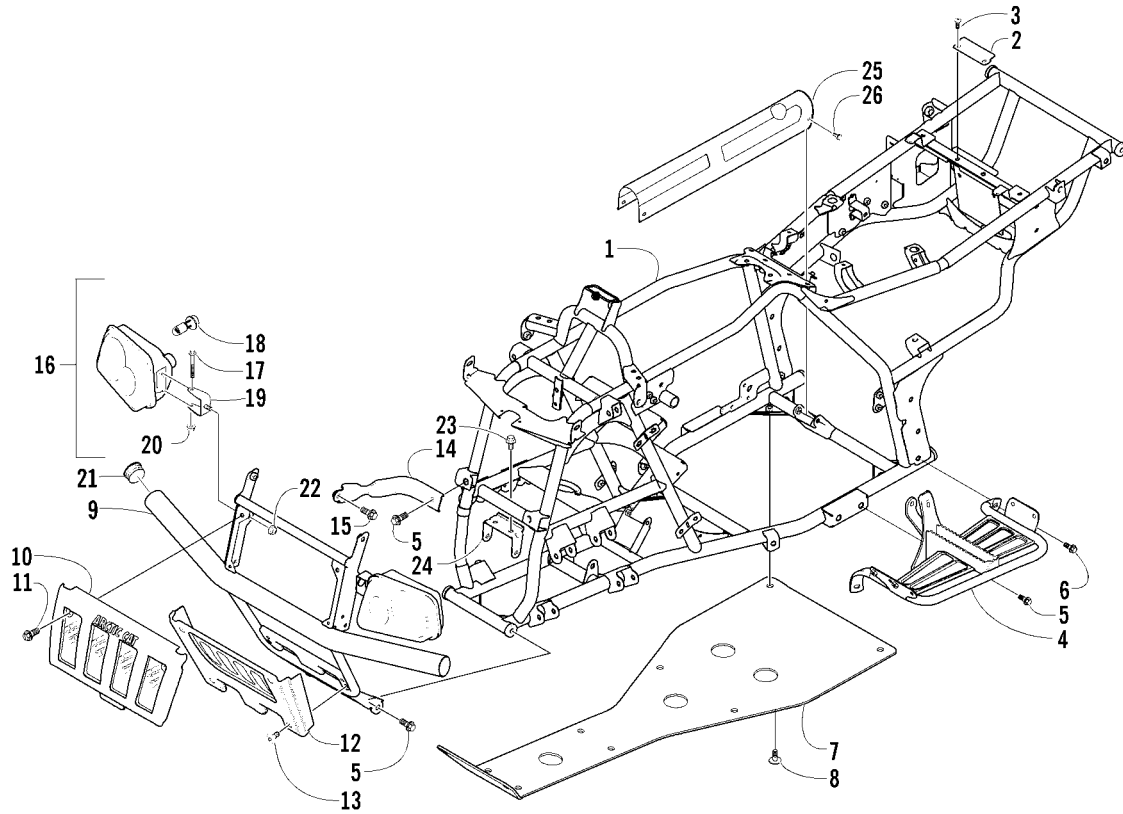

FRAME AND RELATED PARTS

0737-752

Ref.	Part No.	Qty.	Description	Ref.	Part No.	Qty.	Description
1	0506-574	1	Frame, Main	14	0506-964	2	Channel, Bumper
2	0506-962	1	Bracket, Body Hold-Down	15	8408-812	2	Screw, Cap
3	8476-616	2	Screw, Machine	16	0409-032	1	Headlight - Right (inc. 17-20)
4	0506-959	1	Footrest - Right	17	0409-031	1	Headlight - Left (inc. 17-20)
	0506-217	1	Footrest - Left	18	8410-860	2	● Screw, Cap
5	8409-020	8	Screw, Cap	19	0409-045	4	● Bulb, Headlight
6	8408-816	4	Screw, Cap	20	0406-945	2	● Bracket, Headlight
7	0406-894	1	Panel, Belly	21	0423-375	2	● Nut, Lock
8	0423-101	10	Screw, Body	22	0406-130	2	Cap, Bumper
9	0506-520	1	Bumper	23	8424-802	2	Nut
10	0406-832	1	Grille, Upper	24	8408-820	2	Screw, Cap
11	0423-361	2	Screw, Machine	25	0506-210	1	Bracket, Front Differential
12	1406-420	1	Grille, Lower	26	0506-963	1	Cover, Front Driveshaft
13	0423-362	4	Screw, Machine		8471-610	4	Screw, Cap