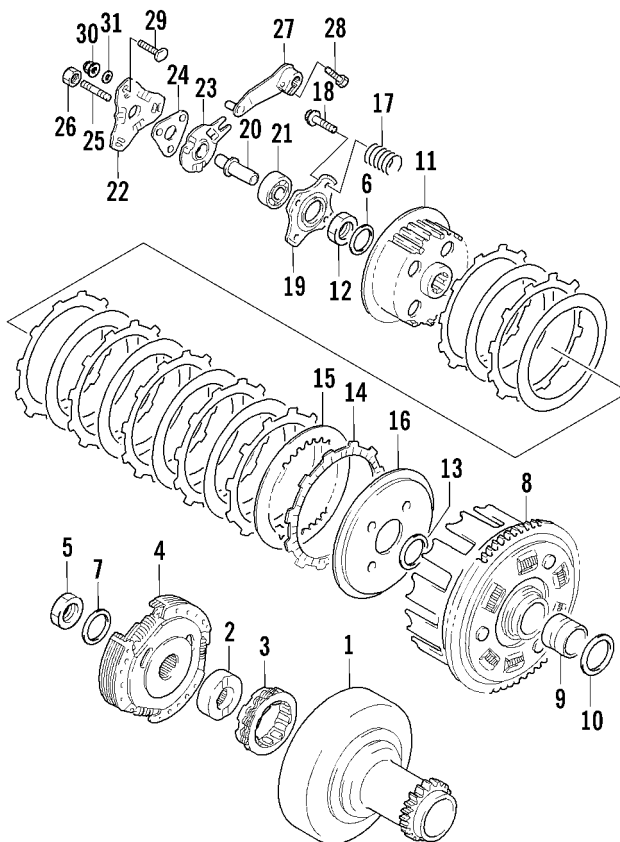

CAM CHAIN ASSEMBLY

0733-750

Ref.	Part No.	Qty.	Description	Ref.	Part No.	Qty.	Description
1	3402-281	1	Chain, Camshaft	7	3402-284	1	● Spring
2	3402-277	1	Guide, Camshaft Chain	8	3402-285	1	● Plug
3	3402-282	1	Tensioner, Camshaft Chain	9	3402-286	1	● Bar
4	3423-074	1	Screw, Cap	10	3423-286	1	● O-Ring
5	3003-188	1	Washer	11	3402-287	1	Gasket, Adjuster
6	3402-283	1	Adjuster, Tensioner - Assembly (inc. 7-10)	12	3004-576	2	Screw, Cap

RECOIL STARTER ASSEMBLY

0736-194

Ref.	Part No.	Qty.	Description	Ref.	Part No.	Qty.	Description
1	3445-018	1	Starter, Recoil - Assembly (inc. 2-6 and 13-14)	8	3423-428	6	Screw, Cap
2	3445-019	1	● Reel	9	3003-290	1	Gasket
3	3445-016	1	● Ratchet - Assembly (inc. 13-14)	10	3445-022	1	Cup, Starter
4	3445-007	1	● Spring, Spiral	11	3004-336	1	Nut
5	3004-488	1	● Nut	12	3004-362	1	Washer, Lock
6	3445-020	1	● Rope Assembly	13	3445-005	1	Ratchet
7	3445-028	1	Gasket, Recoil Starter	14	3445-006	1	Guide, Ratchet

CLUTCH ASSEMBLY

0733-753

Ref.	Part No.	Qty.	Description	Ref.	Part No.	Qty.	Description
1	3446-253	1	Gear, Primary Drive	17	3402-239	4	Spring
2	3446-129	1	Race, Inner	18	3004-341	4	Screw, Cap
3	3446-122	1	Clutch, One Way	19	3446-127	1	Plate, Release
4	3446-128	1	Clutch Assembly	20	3446-130	1	Rod, Push
5	3423-253	1	Nut	21	3402-043	1	Bearing
6	3423-032	1	Washer, Lock	22	3446-133	1	Guide, Ball - Outer
7	3423-260	1	Washer, Lock	23	3446-131	1	Guide, Ball - Inner
8	3446-121	1	Gear, Primary - Assembly	24	3446-134	1	Ball, Release
9	3402-206	1	Spacer	25	3423-248	1	Screw, Adjuster
10	3402-211	1	Washer	26	3423-022	1	Nut, Adjuster
11	3446-123	1	Hub, Clutch	27	3446-132	1	Arm, Release
12	3423-254	1	Nut	28	3423-125	1	Screw, Cap
13	3423-316	1	Washer	29	3423-245	3	Screw, Cap
14	3446-124	8	Plate, Drive	30	0693-316	3	Nut
15	3446-125	7	Plate, Driven	31	3003-290	3	Seal, Cap Screw
16	3446-126	1	Plate, Clutch Pressure				