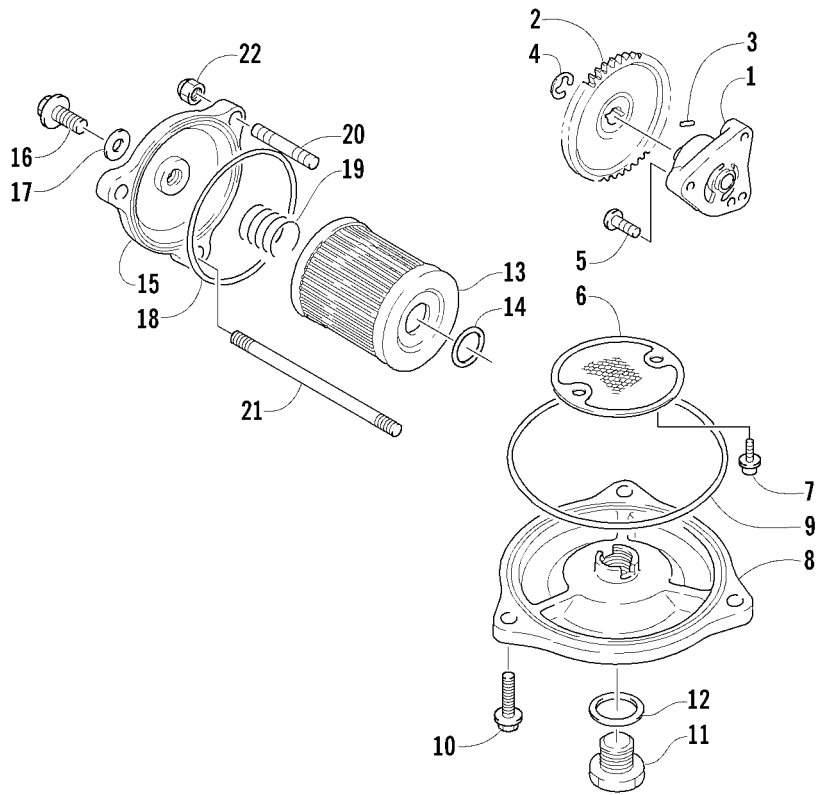

OIL PUMP ASSEMBLY

0733-752

Ref.	Part No.	Qty.	Description	Ref.	Part No.	Qty.	Description
1	3445-017	1	Pump, Oil	12	3402-012	1	Gasket
2	3402-302	1	Gear, Driven	13	3436-005	1	Filter, Oil
3	3423-285	1	Pin	14	3423-270	1	O-Ring
4	3423-168	1	Circlip	15	3402-303	1	Cap, Oil Filter
5	3004-402	3	Screw, Cap	16	3004-705	1	Plug, Oil Check
6	3402-304	1	Strainer, Oil	17	3402-444	1	Gasket
7	0693-389	2	Screw, Cap	18	3423-277	1	O-Ring
8	3402-305	1	Cap, Oil Strainer	19	3402-238	1	Spring
9	3423-278	1	O-Ring	20	3423-314	2	Bolt, Stud
10	3004-507	3	Screw, Cap	21	3004-543	1	Bolt, Stud
11	3402-037	1	Plug, Drain	22	3423-315	3	Nut