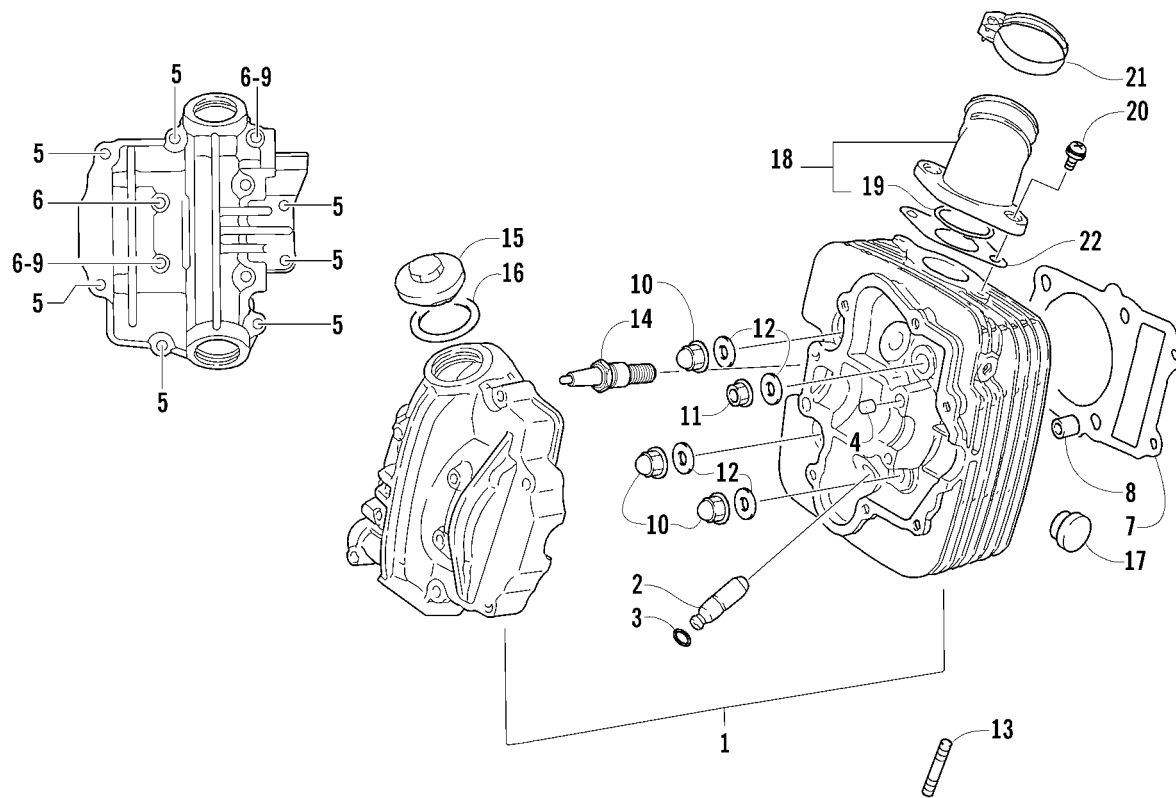

CYLINDER HEAD ASSEMBLY

(Gasket Set p/n 3402-260)

0737-836

Ref.	Part No.	Qty.	Description	Ref.	Part No.	Qty.	Description
1	3402-246	1	Head, Cylinder - Assembly (inc. 2-6)	12	3005-243	4	Gasket
2	3402-247	2	● Guide, Valve	13	3004-279	2	Bolt, Stud
3	3423-068	2	● Ring, Valve Guide	14	0217-713	1	Spark Plug (NGK DR7EA)
4	3423-043	2	● Pin, Dowel	15	3402-249	2	Cap, Inspection
5	3004-426	7	● Screw, Cap	16	3423-275	2	O-Ring
6	3423-304	3	● Screw, Cap	17	3402-213	1	Plug, Head
7	3402-248	1	Gasket, Cylinder Head	18	3402-533	1	Pipe, Intake (inc. 19)
8	3004-822	2	Pin, Dowel	19	3423-276	1	● O-Ring
9	3003-290	2	Gasket	20	3423-305	2	Screw
10	3423-257	3	Nut	21	3402-086	1	Clamp
11	3004-326	1	Nut	22	3402-298	1	Gasket, Intake Pipe