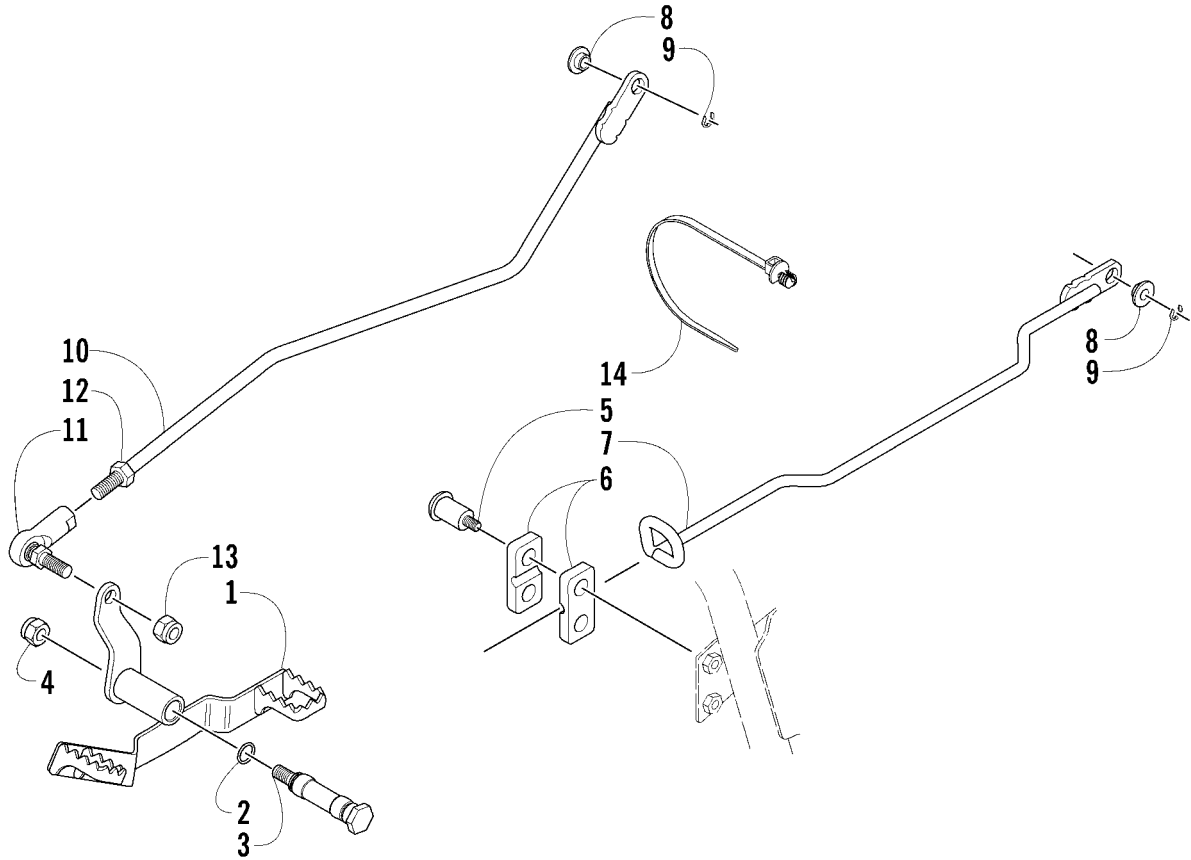

SHIFTER ASSEMBLY

0739-800

Ref.	Part No.	Qty.	Description	Ref.	Part No.	Qty.	Description
1	0502-253	1	Lever, Footshift	8	0423-091	2	Bushing, Linkage
2	1602-213	2	O-Ring	9	3423-168	2	E-Ring, Linkage
3	0402-370	1	Axle, Lever	10	0502-256	1	Linkage, Footshift Lever (inc. 11-12)
4	8422-002	1	Nut	11	0402-844	1	● End, Rod
5	0423-329	2	Screw, Shoulder	12	0623-294	1	● Nut
6	0406-363	2	Bushing, High/Low Shift	13	0623-025	1	Nut, Lock
7	0502-257	1	Linkage, High/Low Shift	14	0423-075	1	Cable Tie - Push-Mount