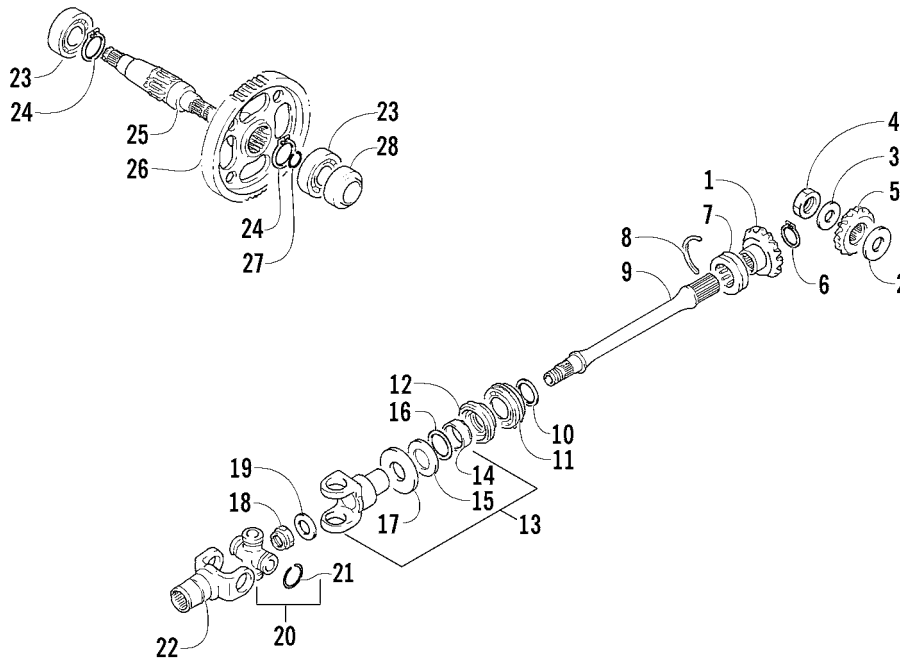

SECONDARY GEAR/OUTPUT SHAFT ASSEMBLY

0738-705

Ref.	Part No.	Qty.	Description	Ref.	Part No.	Qty.	Description
1	3446-197	1	Gear, Secondary Drive Bevel	11	3402-067	1	Bearing, Front
2	3446-035	1	Shim Set, Secondary Drive Bevel	12	3402-072	1	Seal, Oil
3	3423-032	1	Washer	13	3435-090	1	Yoke, Output - Front (inc. 14-17)
4	3423-537	1	Nut	14	3435-029	1	● Collar
5	3446-198	1	Gear, Secondary Driven Bevel	15	3435-030	1	● Plate, Oil Seal
6	3423-340	1	Circlip	16	3423-060	1	● O-Ring
7	3402-515	1	Bearing, Rear	17	3423-035	1	● Plate
8	3423-072	1	Ring	18	3423-025	1	Nut
9	3446-199	1	Shaft, Secondary Output	19	3423-028	1	Washer
10	3402-308	AR	Shim, 25 x 34 x 0.50 mm	20	3435-011	1	Joint, Universal (inc. 21)
	3402-017	AR	Shim, 25 x 34 x 0.60 mm	21	3423-067	4	● Circlip
	3402-018	AR	Shim, 25 x 34 x 0.65 mm	22	3435-002	1	Yoke, Output Shaft Joint
	3402-019	AR	Shim, 25 x 34 x 0.70 mm	23	3402-219	2	Bearing
	3402-020	AR	Shim, 25 x 34 x 0.75 mm	24	3423-321	2	Circlip
	3402-021	AR	Shim, 25 x 34 x 0.80 mm	25	3446-176	1	Shaft, Rear Final Driven
	3402-022	AR	Shim, 25 x 34 x 0.85 mm	26	3446-175	1	Gear, Driven
	3402-023	AR	Shim, 25 x 34 x 0.90 mm	27	3423-281	2	Ring
	3402-024	AR	Shim, 25 x 34 x 0.95 mm	28	3402-072	2	Seal, Oil
	3402-025	AR	Shim, 25 x 34 x 1.00 mm				
	3402-028	AR	Shim, 25 x 34 x 1.05 mm				
	3402-029	AR	Shim, 25 x 34 x 1.10 mm				
	3402-030	AR	Shim, 25 x 34 x 1.15 mm				
	3402-031	AR	Shim, 25 x 34 x 1.20 mm