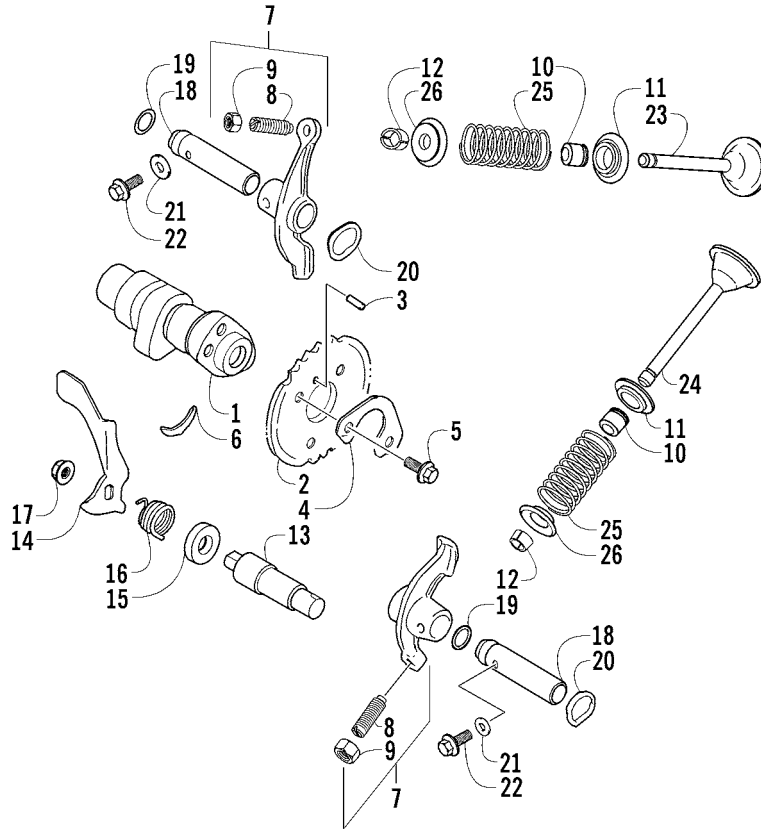

CRANKSHAFT ASSEMBLY

0733-747 *Optional

Ref.	Part No.	Qty.	Description	Ref.	Part No.	Qty.	Description
1	3402-269	1	Crankshaft Assembly (inc. 2-7)	12	3402-301	1	Gear, Oil Pump Drive
2	3402-268	1	● Rod, Connecting	13	3423-114	1	Pin
3	3402-270	1	● Pin, Crank	14	3402-265	1	Piston
4	3402-223	1	● Bearing	15	3402-266	1	Ring, Piston - Set
5	3005-241	2	● Washer		3436-011	1	Ring, Piston - Set (Oversized 0.50 mm)*
6	3402-792	1	● Crankshaft - Right		3436-012	1	Ring, Piston - Set (Oversized 1.00 mm)*
7	3402-703	1	● Crankshaft - Left	16	3402-267	1	Pin, Piston
8	3402-216	1	Bearing - Right	17	3423-280	2	Circlip
9	3402-221	1	Bearing - Middle	18	3402-227	1	Seal, Oil
10	3402-180	1	Bearing - Left	19	3402-306	1	Piston Set (Oversized 0.50 mm)*
11	3423-053	1	O-Ring		3402-307	1	Piston Set (Oversized 1.00 mm)*

STARTER CLUTCH ASSEMBLY

0733-748

Ref.	Part No.	Qty.	Description	Ref.	Part No.	Qty.	Description
1	3402-274	1	Gear, Starter Idler	4	3402-273	1	Clutch Set, Starter (inc. 5)
2	3423-267	1	Pin	5	3402-222	1	● Bearing
3	3402-145	1	Spacer	6	3423-309	3	Screw, Cap

CAM CHAIN ASSEMBLY

0733-750

Ref.	Part No.	Qty.	Description	Ref.	Part No.	Qty.	Description
1	3402-281	1	Chain, Camshaft	7	3402-284	1	● Spring
2	3402-277	1	Guide, Camshaft Chain	8	3402-285	1	● Plug
3	3402-282	1	Tensioner, Camshaft Chain	9	3402-286	1	● Bar
4	3423-074	1	Screw, Cap	10	3423-286	1	● O-Ring
5	3003-188	1	Washer	11	3402-287	1	Gasket, Adjuster
6	3402-283	1	Adjuster, Tensioner - Assembly (inc. 7-10)	12	3004-576	2	Screw, Cap