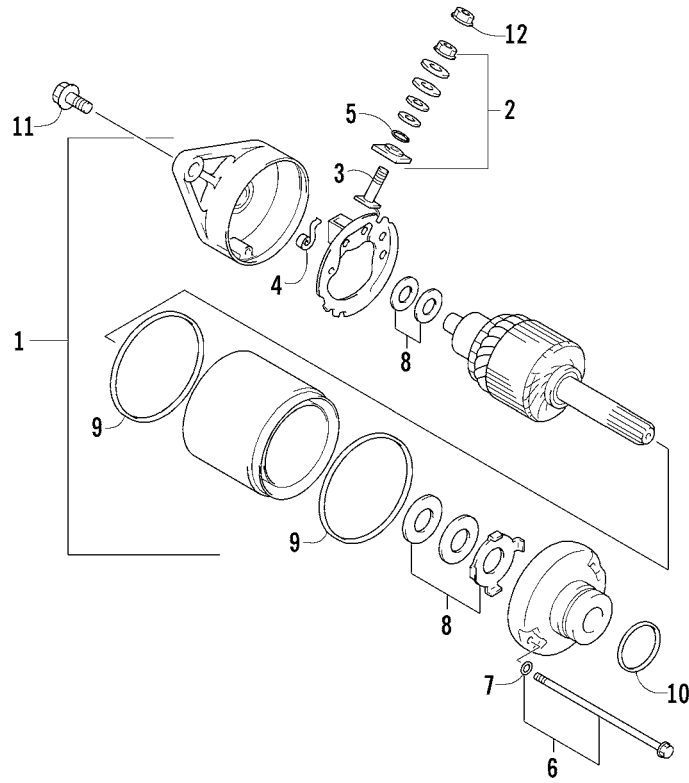

STARTER MOTOR ASSEMBLY

0737-853

Ref.	Part No.	Qty.	Description	Ref.	Part No.	Qty.	Description
1	3545-017	1	Motor, Starter - Assembly (inc. 2-10)	7	3423-496	2	●● O-Ring
2	3402-671	1	● Terminal Set, Brush	8	3008-099	1	● Washer Set
3	3402-799	1	● Holder Set, Brush	9	3423-397	2	● O-Ring
4	3008-551	2	● Spring, Brush	10	3008-363	1	● O-Ring
5	3008-164	1	● O-Ring	11	3004-756	2	Screw, Cap
6	3423-536	2	● Through-Bolt (inc. 7)	12	3423-195	1	Nut