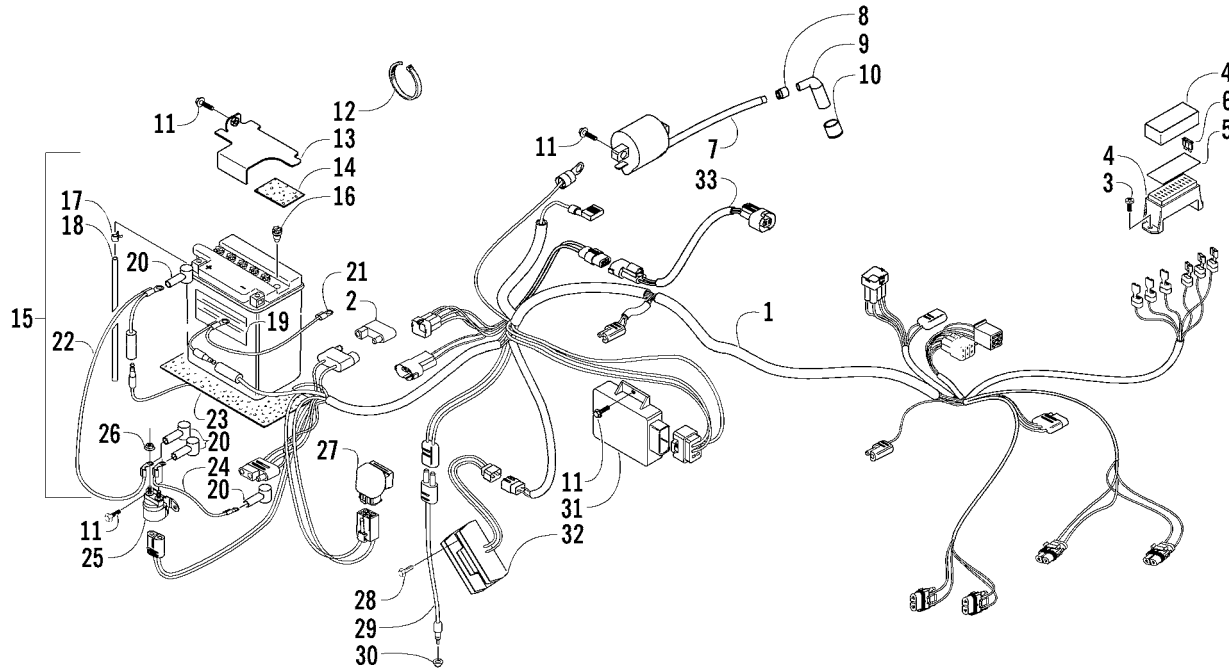

ELECTRICAL COMPONENTS

0739-807

Ref.	Part No.	Qty.	Description	Ref.	Part No.	Qty.	Description
1	0486-150	1	Harness, Main (inc. 2)	17	0645-152	1	● Clamp, Hose
2	0486-029	1	● Diode	18	0645-263	1	● Hose, Battery Vent
3	0623-361	2	Screw, Self-Tapping	19	0645-151	1	● Decal, Warning - Battery
4	0530-003	1	Fuse Box Assembly	20	0645-019	4	Boot, Terminal - Battery
5	0411-404	1	Decal, Fuse Box	21	0445-010	1	Cable, Battery/Ground
6	0630-057	3	Fuse, 10 Amp	22	0445-011	1	Cable, Battery/Electric Start Relay
	0630-058	1	Fuse, 15 Amp	23	0406-380	1	Pad, Battery
7	3530-012	1	Coil, Ignition	24	0445-012	1	Cable, Electric Start Relay/Starter
8	3430-009	1	Seal, High Tension Wire	25	3530-013	1	Relay, Starter
9	3430-007	1	Cap, Spark Plug	26	0624-250	2	Nut, Starter Relay
10	3430-026	1	Seal, Spark Plug	27	3530-026	1	Relay, Neutral Start
11	8476-616	7	Screw, Cap	28	8476-620	2	Screw, Cap
12	0123-788	AR	Cable Tie - 7 in.	29	0409-009	1	Switch, Brake
13	0506-958	1	Bracket, Battery	30	0402-991	1	Retainer, Brake Switch
14	0417-003	1	Foam, Battery Bracket	31	3530-011	1	CDI Unit
15	0745-040	1	Battery (inc. 16-19)	32	3530-034	1	Regulator, Voltage
16	0645-045	6	● Cap, Battery	33	0486-172	1	Harness, Adapter - Oil Sensor Switch