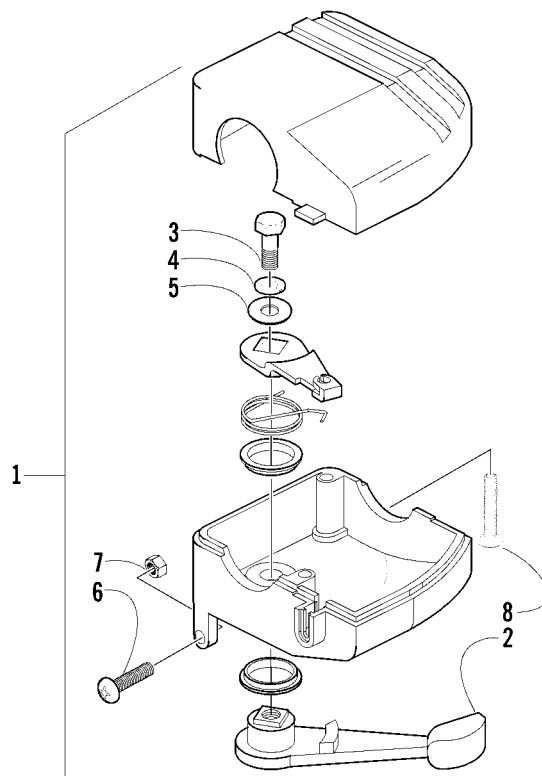

THROTTLE CASE ASSEMBLY

0737-633

Ref.	Part No.	Qty.	Description	Ref.	Part No.	Qty.	Description
1	3509-003	1	Case, Throttle - Assembly (inc. 2-8)	5	3003-030	1	● Washer
2	3409-001	1	● Lever	6	3423-014	1	● Screw
3	3004-533	1	● Screw, Cap	7	3423-327	1	● Nut
4	3004-447	1	● Washer, Lock	8	3423-199	2	● Screw