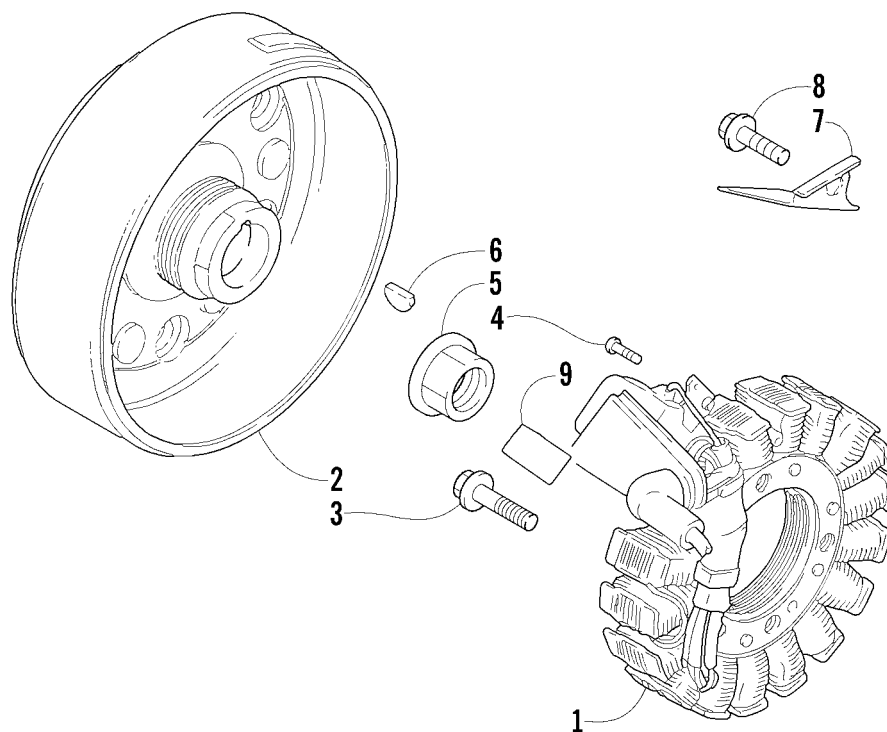

MAGNETO ASSEMBLY

0733-761

Ref.	Part No.	Qty.	Description	Ref.	Part No.	Qty.	Description
1	3430-021	1	Stator - Assembly	6	3004-540	1	Key
2	3430-022	1	Rotor/Flywheel	7	3430-023	1	Plate
3	3004-756	3	Bolt, Magneto	8	3423-112	1	Screw, Cap
4	3423-326	2	Screw, Cap	9	3430-036	1	Shield, Heat Protection
5	3423-086	1	Nut, Magneto