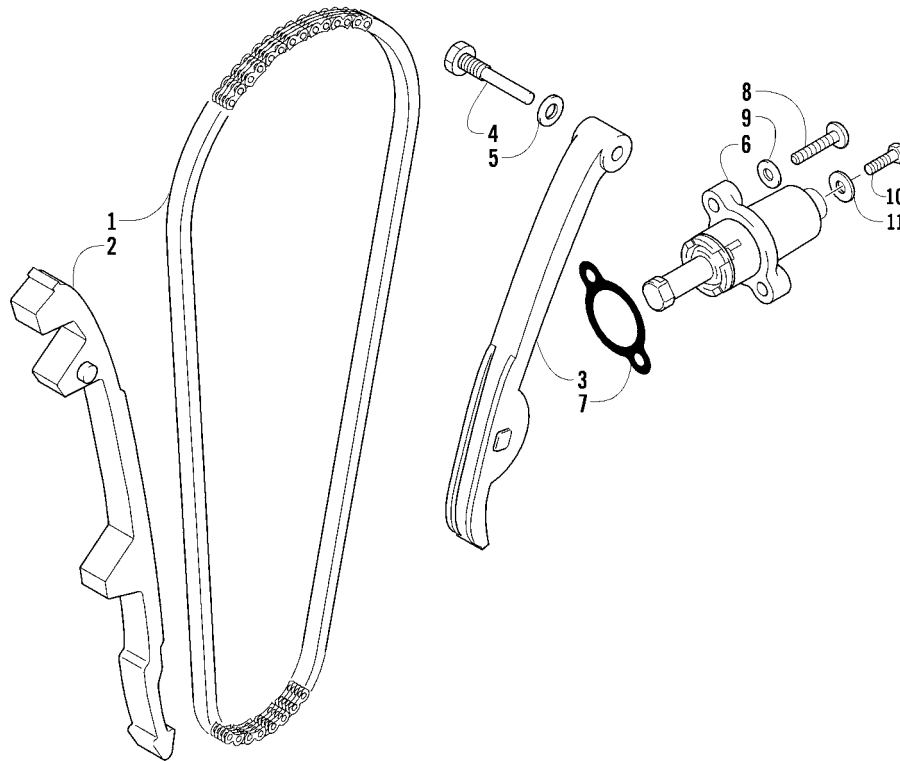

THROTTLE BODY ASSEMBLY

0742-670

Ref	Part No.	New Qty	Description	Ref	Part No.	New Qty	Description
1	0470-753	1	Throttle - Assembly (inc. 2-19)	11	0470-762	1	● Injector, Fuel
2	-	1	● Throttle Body - Not a Service Part	12	0470-768	1	● Seal
3	0430-072	1	● Sensor, Throttle Position	13	5507-227	1	● Bracket, MAP Sensor
4	5507-234	1	● O-Ring	14	5507-117	2	● Screw, Machine
5	5507-231	1	● Screw, Machine	15	0430-073	1	● Sensor, MAP
6	0430-074	1	● Valve, ISC	16	5507-232	1	● O-Ring
7	5507-233	1	● O-Ring	17	5507-229	1	● Plate, ISC Valve
8	5507-238	1	● Screw, Machine	18	5507-223	1	● Cover
9	0470-687	1	● Rail, Fuel	19	5507-037	1	● Screw, Machine
10	0470-767	1	● O-Ring	20	0487-057	1	Cable, Throttle

CYLINDER ASSEMBLY

0743-952

Ref	Part No.	New	Qty	Description	Ref	Part No.	New	Qty	Description
1	0804-060		1	Cylinder	7	8468-612		1	Screw, Machine
2	0827-002		4	Bolt, Stud	8	0830-007		1	O-Ring
3	8424-604		4	Nut	9	0830-112		1	Gasket, Cylinder Head
4	0830-111		1	Gasket, Base	10	0830-113		4	O-Ring
5	0829-002		2	Pin, Dowel	11	0829-048		2	Pin, Dowel
6	0804-047		1	Union, Coolant Hose					

CAM CHAIN ASSEMBLY

0732-308

Ref	Part No.	New Qty	Description	Ref	Part No.	New Qty	Description
1	0810-001	1	Chain, Cam	7	0830-018	1	Gasket
2	0810-002	1	Guide, Chain	8	8468-625	2	Screw, Machine
3	0810-003	1	Tensioner, Chain	9	0830-107	2	Gasket
4	0826-036	1	Pivot, Tensioner	10	8400-610	1	Screw, Cap
5	0830-025	1	Washer, Crush	11	0828-129	1	Washer
6	0810-004	1	Adjuster, Tensioner - Assembly				