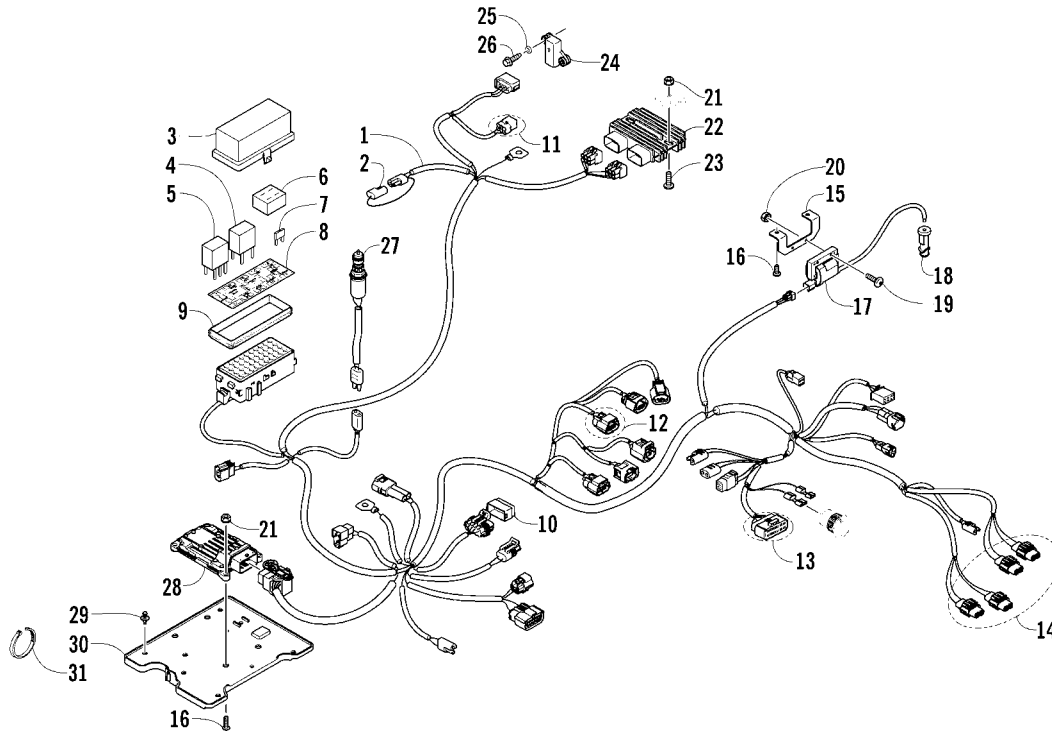

WIRING HARNESS ASSEMBLY

0746-884

Ref	Part No.	New	Qty	Description	Ref	Part No.	New	Qty	Description
1	0486-431	X	1	Harness, Main (inc. 2-10)	16	8476-620		6	Screw, Machine
2	0486-164		1	● Tether, Accessory Connector	17	0824-071		1	Coil, Ignition (inc. 18)
3	0430-085		1	● Cover, Fuse Block	18	0824-049		1	● Cap, Spark Plug
4	0430-045		3	● Relay (4-Pin) - 20 Amp	19	8468-425		2	Screw, Machine
5	0430-033		1	● Relay (5-Pin) - 30 Amp	20	0423-493		2	Nut w/Washer
6	0430-037		1	● Holder, Fuse	21	0623-038		6	Nut w/Washer
7	0430-032		7	● Fuse - 10 Amp	22	0824-072		1	Regulator, Voltage
	0430-031		3	● Fuse - 15 Amp	23	8476-625		2	Screw, Machine
	0430-030		4	● Fuse - 30 Amp	24	0409-064		1	Sensor, Tilt
8	2411-886	X	1	● Decal, Fuse Block	25	0123-802		2	Washer
9	0430-086		1	● Seal	26	0623-785		2	Screw, Self-Tapping
10	0430-103		1	● Cover, Diagnostics Connector	27	0409-089		1	Switch, Brake - Assembly
11	1436-416		1	Repair Kit, Connector - Tilt Sensor	28	0530-087	X	1	ECM
12	1436-417		1	Repair Kit, Connector - Idle Speed Control	29	0623-362		3	Rivet, Reinstallable
13	1436-415		1	Repair Kit, Connector - LCD Gauge	30	2416-181		1	Tray, Electrical
14	1436-289		AR	Repair Kit, Connector - Headlight	31	0123-788		AR	Tie, Cable - 8 in.
15	4406-029	X	1	Bracket, Mounting - Coil		0123-903		AR	Tie, Cable - 11.5 in.