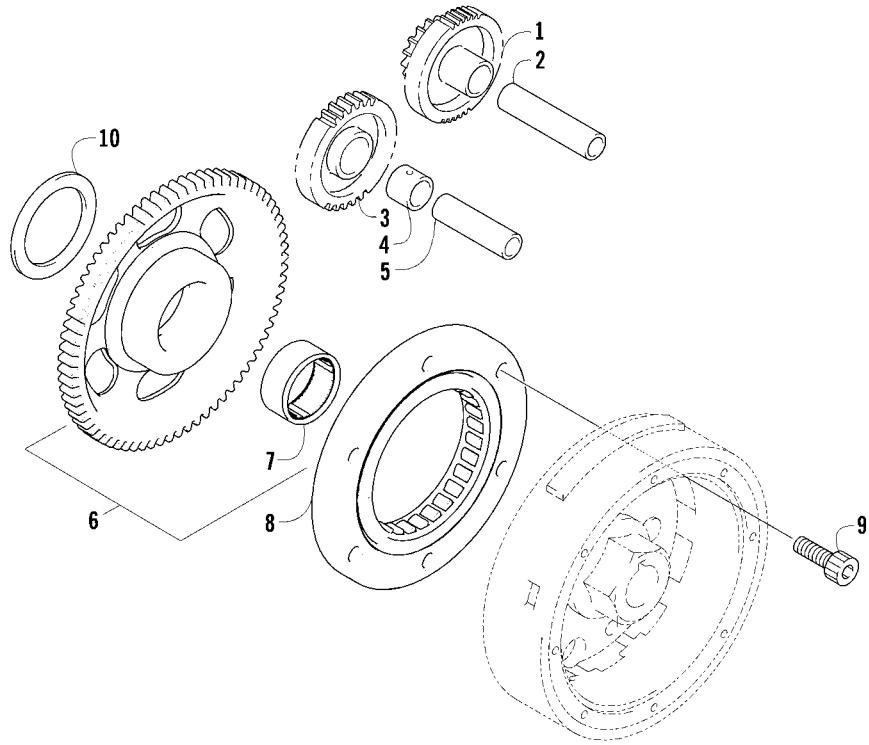

STARTER CLUTCH ASSEMBLY

0739-940

Ref	Part No.	New Qty	Description	Ref	Part No.	New Qty	Description
1	0815-001	1	Gear, Starter Idler - No. 1	6	0815-004	1	Gear, Starter Clutch (inc. 7)
2	0829-031	1	Shaft, Starter Gear	7	0832-079	1	● Bearing
3	0815-002	1	Gear, Starter Idler - No. 2	8	0802-035	1	Clutch, Starter
4	0815-003	1	Spacer, Starter Idler Gear No. 2	9	0826-069	6	Screw, Cap
5	0829-032	1	Shaft, Starter Gear	10	0828-094	1	Washer