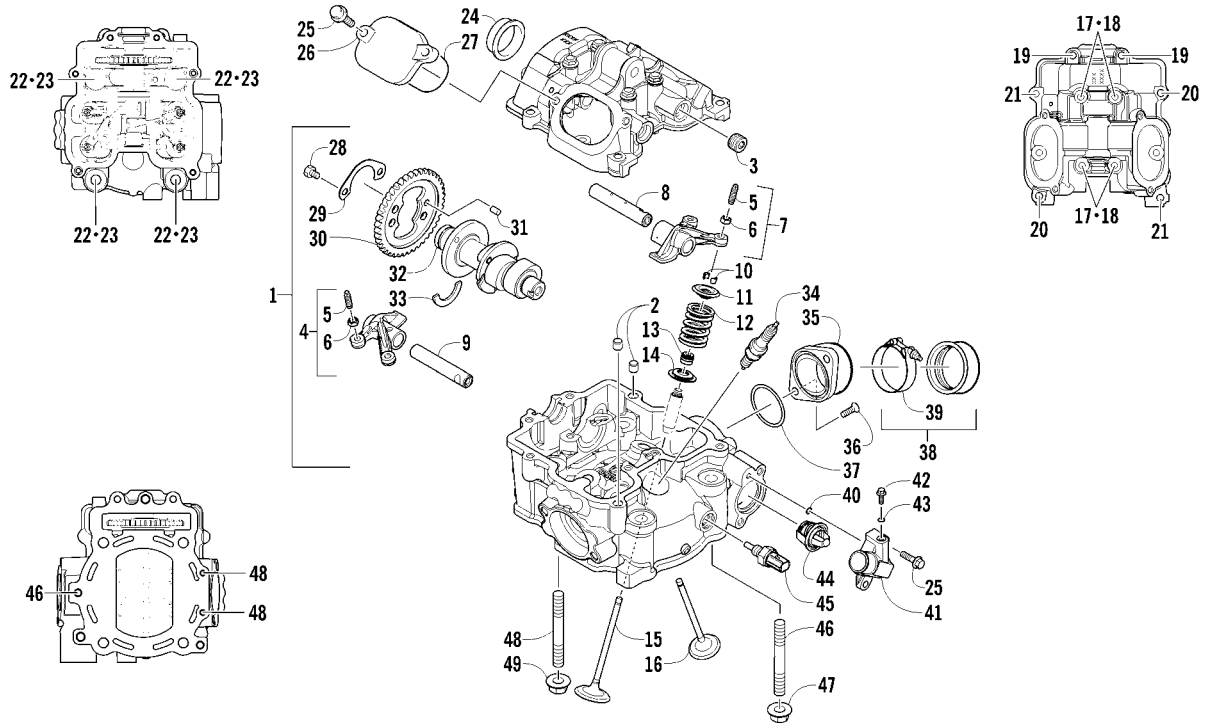

CYLINDER HEAD AND CAMSHAFT/VALVE ASSEMBLY

0745-419

Ref	Part No.	New Qty	Description	Ref	Part No.	New Qty	Description
1	0808-184	1	Head, Cylinder - Assembly (inc. 2-17)	25	0826-007	6	Screw, Cap
2	0829-048	2	● Pin, Dowel	26	0808-003	2	Cap, Inspection
3	0831-092	2	● Plug, Shaft	27	0830-167	2	O-Ring
4	0809-237	1	● Arm, Valve Rocker - Exhaust (inc. two No. 5-6)	28	0826-034	2	Screw, Cap
5	0809-240	4	●● Screw, Adjuster	29	0828-004	1	Plate, Retainer
6	0827-059	4	●● Nut	30	0809-212	1	Sprocket
7	0809-234	1	● Arm, Valve Rocker - Intake (inc. two No. 5-6)	31	0829-049	1	Pin, Dowel
8	0809-241	1	● Shaft, Rocker Arm - Intake	32	0809-245	1	Camshaft
9	0809-242	1	● Shaft, Rocker Arm - Exhaust	33	0809-003	1	C-Ring
10	0809-233	8	● Cotter, Valve	34	0217-799	1	Spark Plug - CPR8E
11	0809-232	4	● Retainer, Spring	35	0470-668	1	Flange, Intake Manifold
12	0809-231	4	● Spring, Valve	36	0826-008	2	Screw, Machine
13	0830-186	4	● Seal, Oil	37	0830-090	1	O-Ring
14	0809-215	4	● Seat, Spring - Valve	38	0437-069	1	Boot (inc. 39)
15	0809-228	2	● Valve, Intake	39	1423-041	1	● Clamp
16	0809-229	2	● Valve, Exhaust	40	0830-168	1	O-Ring
17	0826-149	4	● Screw, Cap	41	0808-208	1	Cover, Thermostat (inc. 42-43)
18	0830-155	4	Gasket	42	8408-512	1	● Screw, Cap
19	0826-002	2	Screw, Cap	43	0423-182	1	● O-Ring
20	0826-005	2	Screw, Cap	44	0808-078	1	Thermostat
21	0826-006	2	Screw, Cap	45	0808-124	1	Sensor, Engine Coolant Temperature
22	0808-037	4	Screw, Cap	46	0827-031	1	Bolt, Stud
23	0830-147	4	Washer	47	8424-804	1	Nut
24	0808-077	1	Plug, Cylinder Head	48	0827-054	2	Bolt, Stud
				49	8424-604	2	Nut