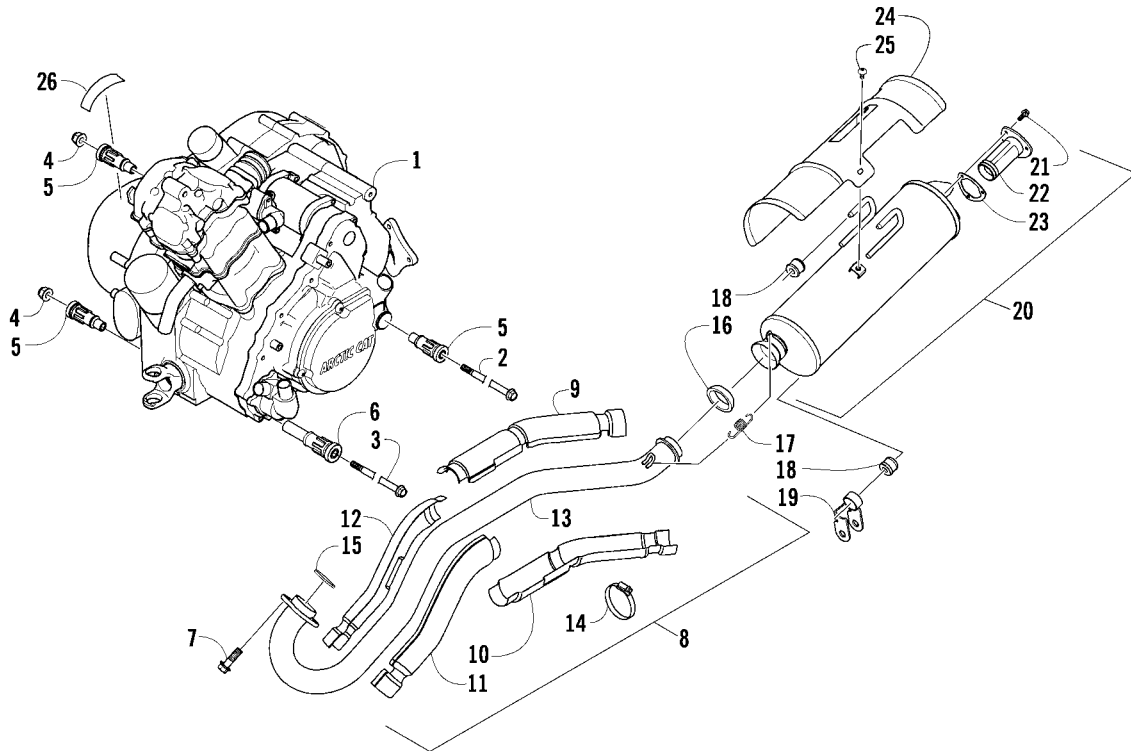

ENGINE AND EXHAUST

0743-292

Ref	Part No.	New	Qty	Description	Ref	Part No.	New	Qty	Description
1	0800-129	X	1	Engine, A700O	14	0423-317		4	● Clamp
2	0423-451		1	Screw, Cap	15	0412-338		1	Gasket, Exhaust
3	0423-405		1	Screw, Cap	16	0412-375		1	Seal, Exhaust
4	8428-002		2	Nut, Lock	17	0612-668		2	Spring, Extension
5	0801-129		3	Mount, Rubber - Engine	18	0412-577		3	Bushing
6	0801-122		1	Mount, Rubber - Engine	19	1506-732		1	Channel, Muffler Support
7	8408-820		2	Screw, Cap	20	0512-355		1	Muffler - Assembly (inc. 21-23)
8	0512-363		1	Pipe, Exhaust - Assembly (inc. 9-14)	21	8408-616		3	● Screw, Cap
9	0412-354		1	● Shield, Exhaust Pipe - Outer - Rear	22	0512-219		1	● Arrestor, Spark - Assembly
10	0412-355		1	● Shield, Exhaust Pipe - Inner - Rear	23	0412-313		1	● Gasket, Spark Arrestor
11	0412-349		1	● Shield, Exhaust Pipe - Inner - Front	24	0412-373		1	Cover, Muffler
12	0412-348		1	● Shield, Exhaust Pipe - Outer - Front	25	8477-610		3	Screw, Machine
13	0512-362		1	● Pipe, Exhaust	26	0411-426		1	Decal, Warning - Clutch Cover