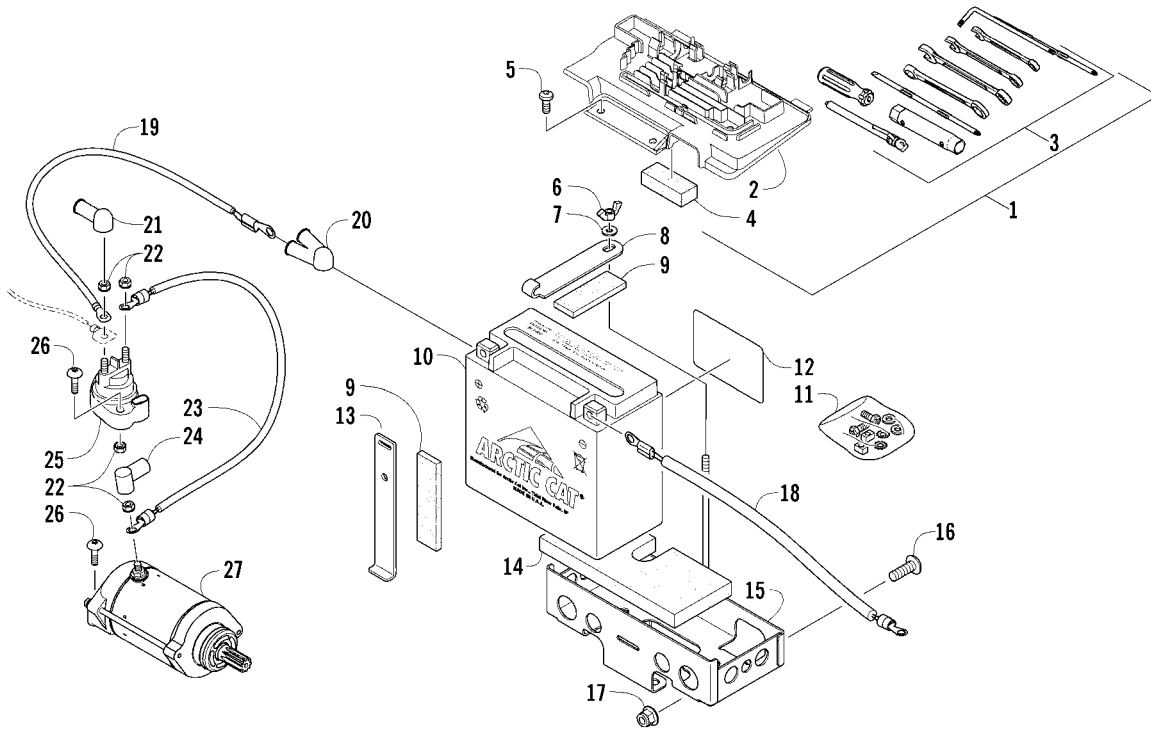

WIRING HARNESS ASSEMBLY

0746-884

Ref	Part No.	New	Qty	Description	Ref	Part No.	New	Qty	Description
1	0486-431	X	1	Harness, Main (inc. 2-10)	16	8476-620		6	Screw, Machine
2	0486-164		1	● Tether, Accessory Connector	17	0824-071		1	Coil, Ignition (inc. 18)
3	0430-085		1	● Cover, Fuse Block	18	0824-049		1	● Cap, Spark Plug
4	0430-045		3	● Relay (4-Pin) - 20 Amp	19	8468-425		2	Screw, Machine
5	0430-033		1	● Relay (5-Pin) - 30 Amp	20	0423-493		2	Nut w/Washer
6	0430-037		1	● Holder, Fuse	21	0623-038		6	Nut w/Washer
7	0430-032		7	● Fuse - 10 Amp	22	0824-072		1	Regulator, Voltage
	0430-031		3	● Fuse - 15 Amp	23	8476-625		2	Screw, Machine
	0430-030		4	● Fuse - 30 Amp	24	0409-064		1	Sensor, Tilt
8	2411-886	X	1	● Decal, Fuse Block	25	0123-802		2	Washer
9	0430-086		1	● Seal	26	0623-785		2	Screw, Self-Tapping
10	0430-103		1	● Cover, Diagnostics Connector	27	0409-089		1	Switch, Brake - Assembly
11	1436-416		1	Repair Kit, Connector - Tilt Sensor	28	0530-087	X	1	ECM
12	1436-417		1	Repair Kit, Connector - Idle Speed Control	29	0623-362		3	Rivet, Reinstallable
13	1436-415		1	Repair Kit, Connector - LCD Gauge	30	2416-181		1	Tray, Electrical
14	1436-289		AR	Repair Kit, Connector - Headlight	31	0123-788		AR	Tie, Cable - 8 in.
15	4406-029	X	1	Bracket, Mounting - Coil		0123-903		AR	Tie, Cable - 11.5 in.