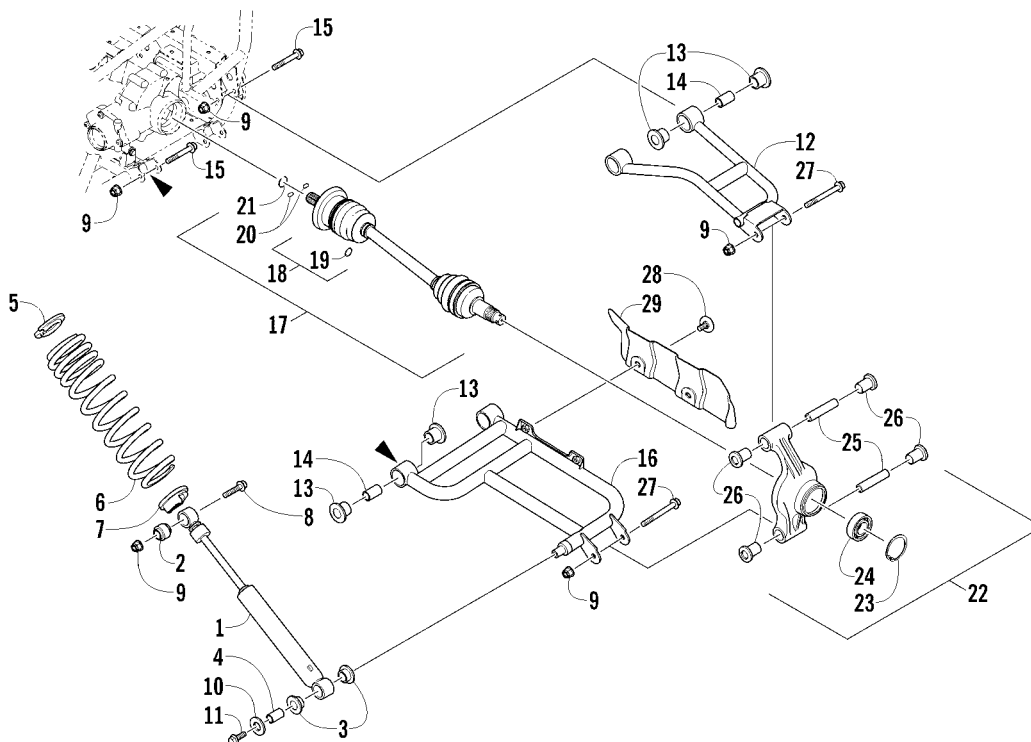

REAR SUSPENSION ASSEMBLY

0745-252

Ref	Part No.	New Qty	Description	Ref	Part No.	New Qty	Description
1	0404-158	2	Shock Absorber (inc. 2-4)	17	1502-798	2	Axle, Drive (inc. 18-21)
2	0403-182	2	● Bushing	18	1436-419	2	● Repair Kit, Boot (inc. 19)
3	0603-955	4	● Bushing	19	1441-988	2	●● Clip, Retaining
4	1603-219	2	● Sleeve	20	1402-884	4	● Pin, Detent
5	1603-889	2	Retainer, Spring	21	1402-890	2	● Clip, Retaining
6	0504-659	2	Spring, Suspension - White	22	0504-548	1	Knuckle, Right - Assembly (inc. 23-26)
7	0404-057	2	Cam, Spring Adjuster		0504-549	1	Knuckle, Left - Assembly (inc. 23-26)
8	8409-050	2	Screw, Cap	23	0423-423	2	● Ring, Retaining
9	0423-744	14	Nut, Lock	24	1402-809	2	● Bearing
10	0423-087	2	Washer	25	0403-213	4	● Axle
11	8408-820	2	Screw, Cap	26	0403-206	8	● Bushing
12	0504-582	1	A-Arm, Rear - Upper Right - Black (inc. 13-14)	27	8409-000	4	Screw, Cap
	0504-583	1	A-Arm, Rear - Upper Left - Black (inc. 13-14)	28	0423-545	4	Screw, Shoulder
13	0403-208	16	● Bushing	29	1406-068	1	Guard, Boot - Rear - Right - Black
14	0403-214	8	● Axle		1406-069	1	Guard, Boot - Rear - Left - Black
15	8409-075	8	Screw, Cap				
16	0504-572	1	A-Arm, Rear - Lower Right - Black (inc. 13-14)				
	0504-573	1	A-Arm, Rear - Lower Left - Black (inc. 13-14)