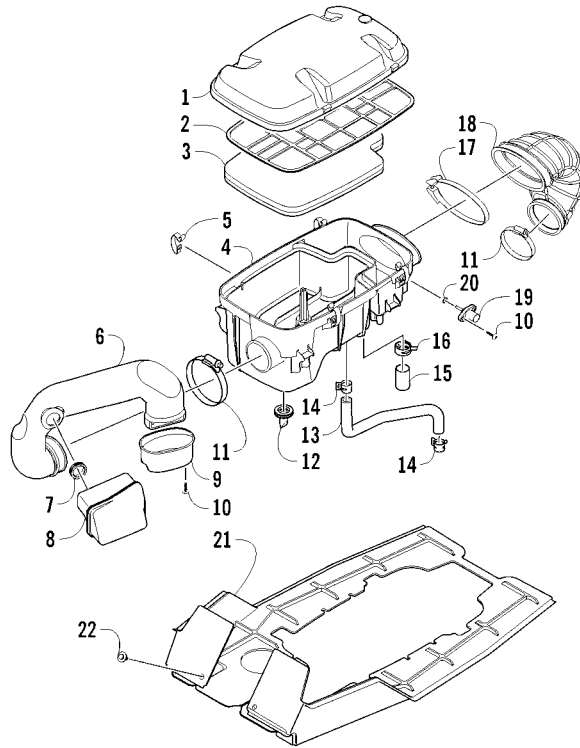

AIR INTAKE ASSEMBLY

0744-432

Ref	Part No.	New Qty	Description	Ref	Part No.	New Qty	Description
1	0470-877	1	Cover, Intake	12	0470-442	1	Valve, Drain
2	0470-560	1	Screen, Air Filter	13	0410-172	1	Hose, Vent
3	0470-558	1	Filter, Air	14	1623-281	2	Clamp, Hose
4	0470-728	1	Housing, Intake	15	0423-766	1	Cap, Drain
5	0423-455	4	Clip, Spring	16	1623-287	1	Clamp
6	0470-749	1	Duct, Engine Intake	17	0423-554	1	Clamp
7	0423-763	1	Grommet	18	0470-511	1	Boot
8	0570-215	1	Resonator	19	0430-055	1	Sensor, Air Temperature (inc. 20)
9	0470-729	1	Boot	20	5507-224	1	● O-Ring
10	0423-342	4	Screw, Self-Tapping	21	2406-604	1	Panel, Shield
11	0423-019	2	Clamp	22	0623-362	2	Rivet, Reinstallable