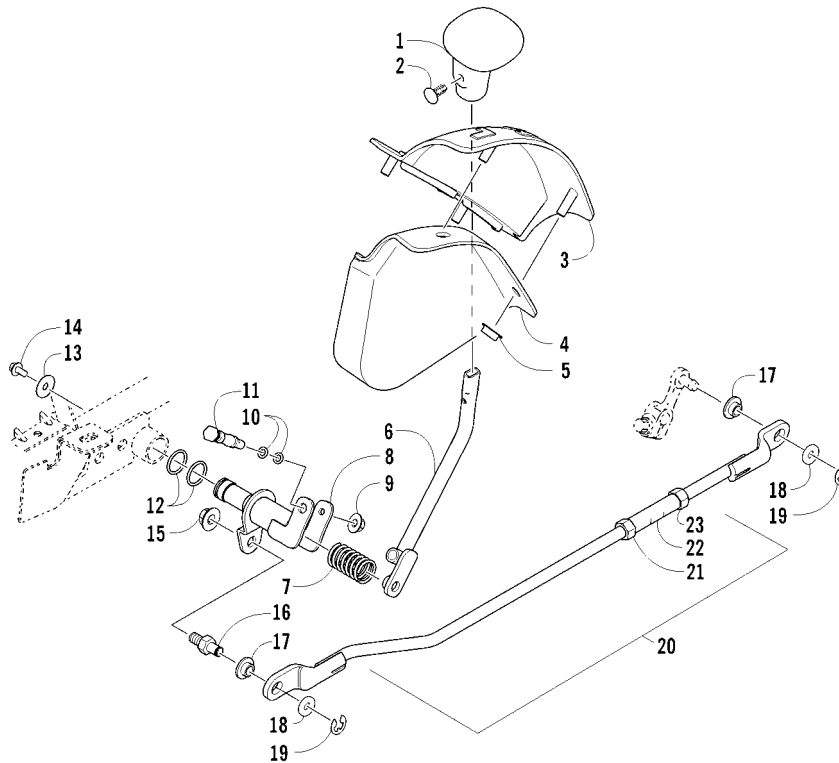

WHEEL AND TIRE ASSEMBLY

0746-660

Ref	Part No.	New	Qty	Description	Ref	Part No.	New	Qty	Description
1	0423-557		12	Screw, Shoulder	8	2402-068	X	2	Wheel - Front - Aluminum (inc. 9)
2	2402-002		3	Disc, Brake	9	2402-084	X	4	● Cap, Wheel
3	1502-462		2	Hub, Wheel - Front (inc. 4)	10	0402-064		4	Stem, Valve (inc. 11)
4	0402-974		16	● Stud	11	0402-140		4	● Cap, Valve Stem
5	1502-462		1	Hub, Wheel - Rear - Right (inc. 4)	12	0423-618		16	Nut, Lug - Chrome
	1502-464		1	Hub, Wheel - Rear - Left (inc. 4)	13	2402-096	X	2	Tire - Front
6	0423-607		4	Nut, Castle	14	2402-069	X	2	Wheel - Rear - Aluminum (inc. 9)
7	0423-407		4	Pin, Cotter	15	2402-097	X	2	Tire - Rear

GAS TANK ASSEMBLY

0746-265

Ref	Part No.	New Qty	Description	Ref	Part No.	New Qty	Description
1	0570-306	1	Tank, Gas - Assembly (inc. 2-5)	9	0570-305	1	Hose, Fuel - Assembly
2	0470-438	1	● Cap, Gas Tank (inc. 3)	10	0410-070	AR	Hose, Gasline - 25 ft
3	0109-733	1	●● Gasket, Gas Tank Cap	11	0423-688	3	Clamp, Hose
4	0423-898	6	● Screw, Self-Tapping	12	0423-460	2	Grommet
5	2670-042	1	● Plate, Retaining	13	0423-732	2	Screw, Shoulder
6	0570-324	1	Pump, Fuel - Assembly (inc. 7-8)	14	0470-715	1	Shield, Heat - Gas Tank - Front
7	2670-235	1	● Float	15	0623-797	4	Screw, Self-Tapping
8	0470-838	1	● Seal				