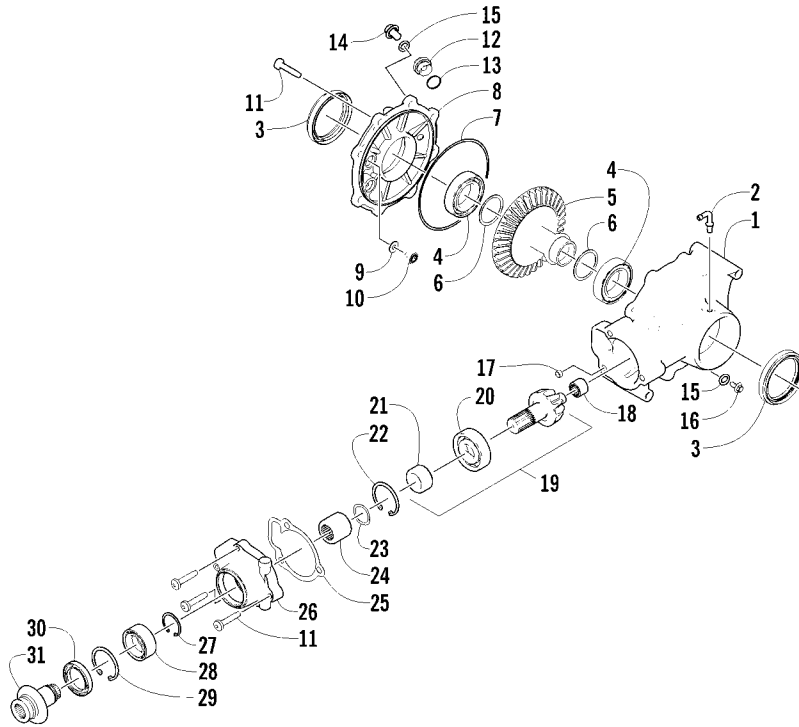

REAR DRIVE GEARCASE ASSEMBLY

0745-864

Ref	Part No.	New Qty	Description	Ref	Part No.	New Qty	Description
-	1502-876	1	Complete Rear Drive Gearcase Assembly	12	0402-333	1	Plug, Magnetic (inc. 13)
1	1502-896	1	Housing, Gearcase	13	0423-154	1	● O-Ring
2	1402-442	1	Fitting, Elbow	14	1402-211	1	Plug, Oil Level (inc. one No. 15)
3	1402-950	2	Seal	15	0423-153	2	● O-Ring
4	0402-393	2	Bearing	16	1402-210	1	Plug, Fill (inc. one No. 15)
5	1402-033	1	Gear, Ring - 34T	17	0402-411	1	Pin, Dowel
6	0402-405	AR	Shim, 41 x 49 x 1.3 mm	18	0402-328	1	Bearing
	0402-406	AR	Shim, 41 x 49 x 1.4 mm	19	1502-851	1	Gear, Pinion - Assembly - 11T (inc. 20-21)
	0402-407	AR	Shim, 41 x 49 x 1.5 mm	20	0402-327	1	● Bearing
	0402-408	AR	Shim, 41 x 49 x 1.6 mm	21	1402-977	1	● Collar, Retaining
	0402-409	AR	Shim, 41 x 49 x 1.7 mm	22	1423-067	1	Ring, Retaining
7	0423-149	1	O-Ring	23	0402-982	1	Washer, Wave
8	1502-897	1	Cover, Gearcase	24	0402-981	1	Collar, Shaft
9	0402-429	AR	Shim, 6.3 x 18 x 1.3 mm	25	0402-947	1	Gasket, Flange
	0402-430	AR	Shim, 6.3 x 18 x 1.4 mm	26	0502-529	1	Housing, Pinion
	0402-431	AR	Shim, 6.3 x 18 x 1.5 mm	27	0423-417	1	Ring, Retaining
	0402-432	AR	Shim, 6.3 x 18 x 1.6 mm	28	1402-043	1	Bearing
	0402-433	AR	Shim, 6.3 x 18 x 1.7 mm	29	0423-423	1	Ring, Retaining
10	0402-326	1	Button, Thrust	30	1402-011	1	Seal
11	0423-118	11	Screw, Self-Tapping	31	1502-085	1	Shaft, Input