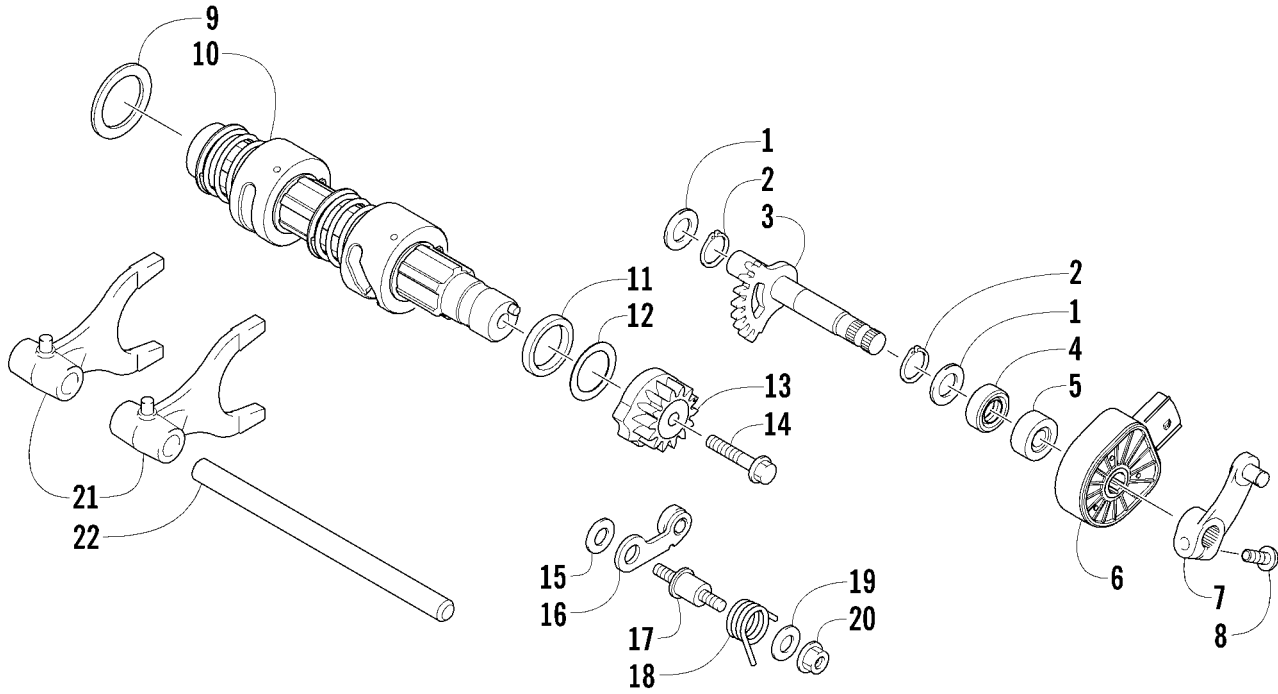

GEAR SHIFTING ASSEMBLY

0746-855

Ref	Part No.	New	Qty	Description	Ref	Part No.	New	Qty	Description
1	0828-036		2	Washer	12	0828-037		1	Washer
2	0831-010		2	Ring, Retaining	13	0818-143		1	Cam, Gear Shift
3	0818-155	X	1	Shaft, Sub-Gear Shift	14	0826-006		1	Screw, Cap
4	0830-044		1	Seal, Sub-Gear Shift Shaft	15	0828-038		1	Washer
5	0818-152	X	1	Spacer	16	0818-002		1	Stopper, Cam
6	0409-125		1	Switch, Gear Position	17	0818-004		1	Support, Cam Stopper
7	0818-014		1	Arm, Select	18	0818-144		1	Spring
8	8468-620		1	Screw, Machine	19	0828-035		1	Washer
9	0828-040		1	Washer	20	8424-602		1	Nut
10	0818-149	X	1	Shaft, Gear Shift - Assembly	21	0818-072		2	Fork, Shift
11	0828-131		1	Spacer	22	0818-006		1	Shaft, Shift Fork