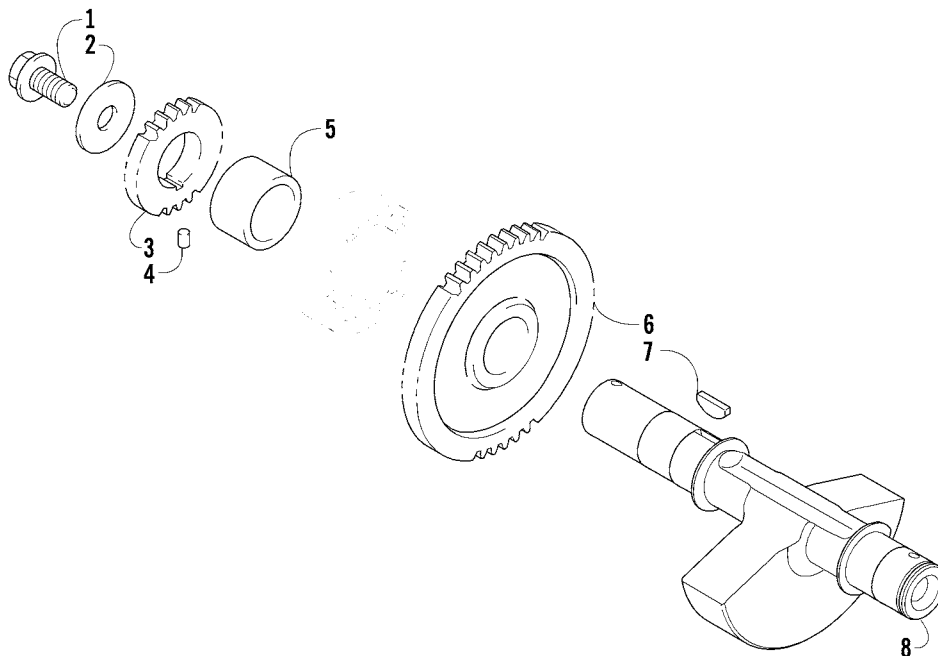

CRANK BALANCER ASSEMBLY

0739-941

Ref	Part No.	New Qty	Description	Ref	Part No.	New Qty	Description
1	0826-033	1	Screw, Cap	5	0811-004	1	Spacer
2	0828-003	1	Washer	6	0811-034	1	Gear, Driven
3	0811-003	1	Gear, Oil Pump Drive	7	0829-006	1	Key
4	0829-007	1	Pin, Dowel	8	0805-304	1	Balancer, Crank