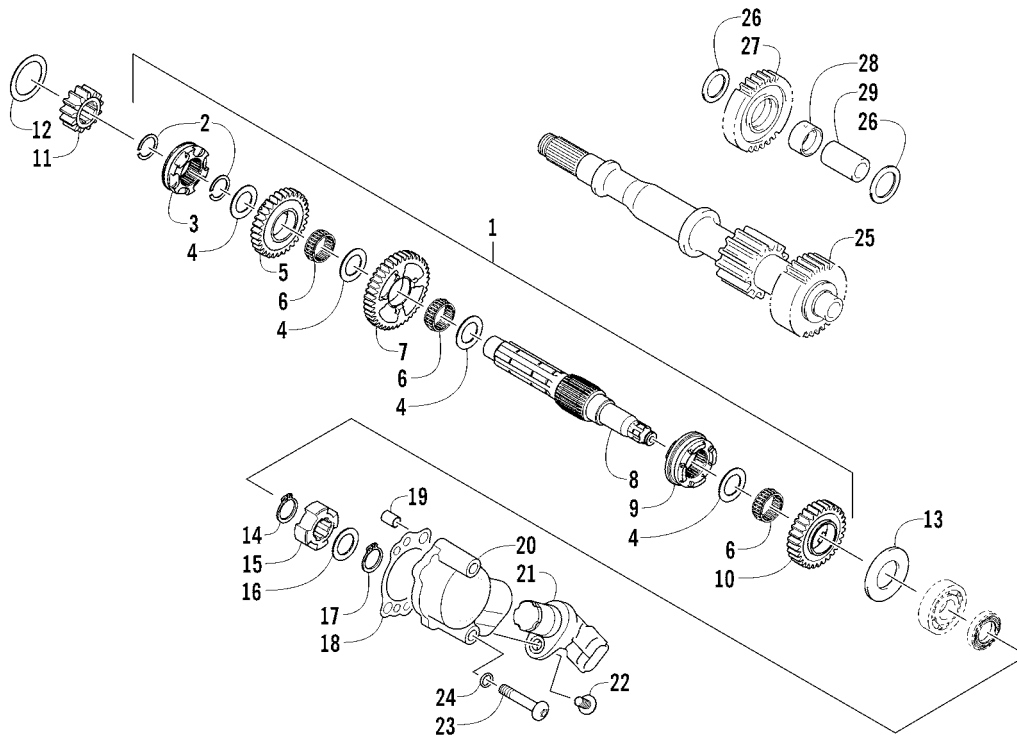

STARTER CLUTCH ASSEMBLY

0739-940

Ref	Part No.	New Qty	Description	Ref	Part No.	New Qty	Description
1	0815-001	1	Gear, Starter Idler - No. 1	6	0815-004	1	Gear, Starter Clutch (inc. 7)
2	0829-031	1	Shaft, Starter Gear	7	0832-079	1	● Bearing
3	0815-002	1	Gear, Starter Idler - No. 2	8	0802-035	1	Clutch, Starter
4	0815-003	1	Spacer, Starter Idler Gear No. 2	9	0826-069	6	Screw, Cap
5	0829-032	1	Shaft, Starter Gear	10	0828-094	1	Washer

WATER PUMP ASSEMBLY

0739-945

Ref	Part No.	New Qty	Description	Ref	Part No.	New Qty	Description
1	0813-001	1	Pump, Water - Assembly (inc. 2)	7	0832-046	1	Bearing, Shaft
2	0830-029	1	● O-Ring	8	0831-004	1	Ring, Retaining
3	0813-004	1	Gear, Driven	9	0811-003	1	Gear, Water Pump Drive
4	0813-005	1	Shaft, Driven Gear	10	0829-007	1	Pin, Alignment
5	0829-009	1	Pin, Driven Gear	11	0831-005	1	Ring, Retaining
6	0831-002	2	Ring, Retaining	12	8468-665	2	Screw, Machine

TRANSMISSION ASSEMBLY

0743-967

Ref	Part No.	New Qty	Description	Ref	Part No.	New Qty	Description
1	0823-353	1	Pulley, Driven - Assembly (inc. 2-4)	12	0823-167	8	Roller
2	0823-176	3	● Shoe, Cam	13	0823-272	1	Face, Fixed Drive
3	0823-177	3	● Screw, Machine	14	0823-131	1	Shroud, Drive Face
4	0823-178	1	● Nut	15	0623-914	6	Screw, Self-Tapping
5	0827-010	1	Nut	16	0823-015	1	Spacer, Fixed Drive Face
6	0828-106	1	Washer	17	0470-531	1	O-Ring
7	0823-276	1	Plate, Movable Drive Face	18	0821-002	1	Housing, Clutch - Assembly
8	0823-277	4	Damper, Movable Drive Face	19	0830-189	1	Seal
9	0823-273	1	Face, Movable Drive	20	0827-011	1	Nut
10	0823-013	1	Belt, Drive	21	0823-018	1	Clutch, One-Way
11	0823-271	1	Spacer	22	0823-310	1	Clutch, Centrifugal - 6 Plate