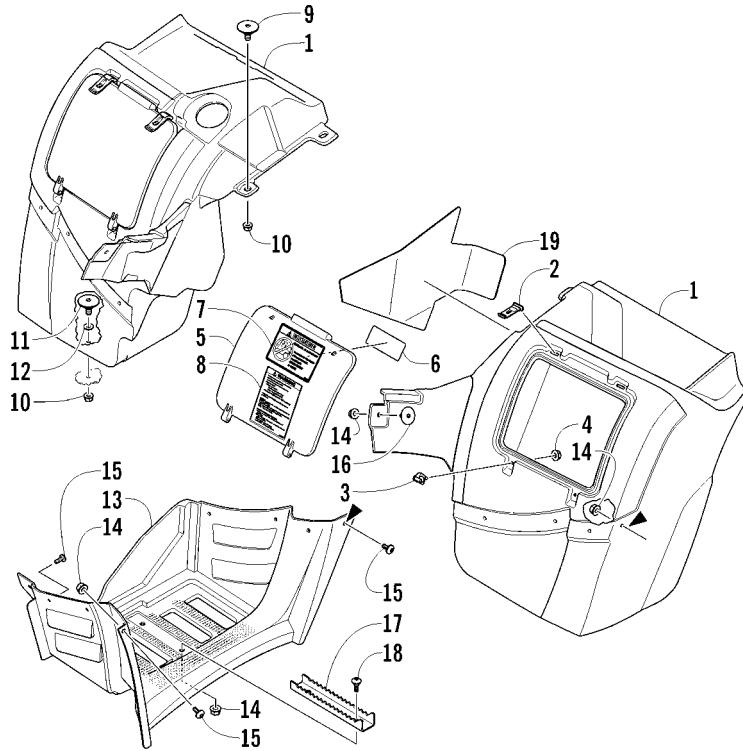

CARGO BOX AND TAILGATE ASSEMBLY

0746-259

Ref	Part No.	New Qty	Description	Ref	Part No.	New Qty	Description
1	2506-767	1	Box, Cargo (inc. 2-3)	11	1506-941	1	Hook, Tailgate - Left
2	0411-975	1	● Decal, Warning - No Passenger/ Weight Limit	12	1506-568	1	Tailgate Assembly (inc. 13-20)
3	0411-980	1	● Decal, Reflector - Right - Red	13	1506-567	1	● Brace, Tailgate
	0411-979	1	● Decal, Reflector - Left - Red	14	1506-561	1	● Latch, Tailgate
4	0423-623	7	Bolt, Carriage	15	1406-709	1	● Panel, Tailgate - Front
5	1506-933	7	Plate, Retainer - Black	16	1406-711	1	● Shaft, Pivot
6	8424-802	7	Nut	17	1406-755	2	● Bumper, Tailgate
7	8474-630	16	Screw, Machine	18	0423-101	4	● Screw, Shoulder
8	0541-364	2	Rail, Cargo Box	19	0623-784	10	● Screw, Self-Tapping
9	8424-602	12	Nut	20	1406-710	1	● Panel, Tailgate - Rear
10	1506-940	1	Hook, Tailgate - Right	21	1411-157	3	Decal, "Arctic Cat"

TILT FRAME ASSEMBLY

0744-143

Ref	Part No.	New Qty	Description	Ref	Part No.	New Qty	Description
1	2506-175	1	Frame, Tilt	10	0406-877	2	Bumper
2	8471-616	1	Screw, Machine	11	0423-569	1	Spring
3	1506-539	1	Bracket, Mounting - Tailgate	12	1506-528	1	Latch, Tilt Frame
4	0423-433	2	Pin, Pivot - Cargo Box	13	8424-802	4	Nut
5	1602-213	4	O-Ring	14	1406-674	8	Bushing, Pivot
6	0423-130	2	Screw, Shoulder	15	8408-840	4	Screw, Cap
7	0423-388	2	Nut	16	1406-736	2	Grip, Latch
8	1506-593	2	Bumper, Tilt Frame	17	2506-194	1	Support, Lift
9	0623-038	4	Nut w/Washer	18	0423-355	2	Screw, Shoulder