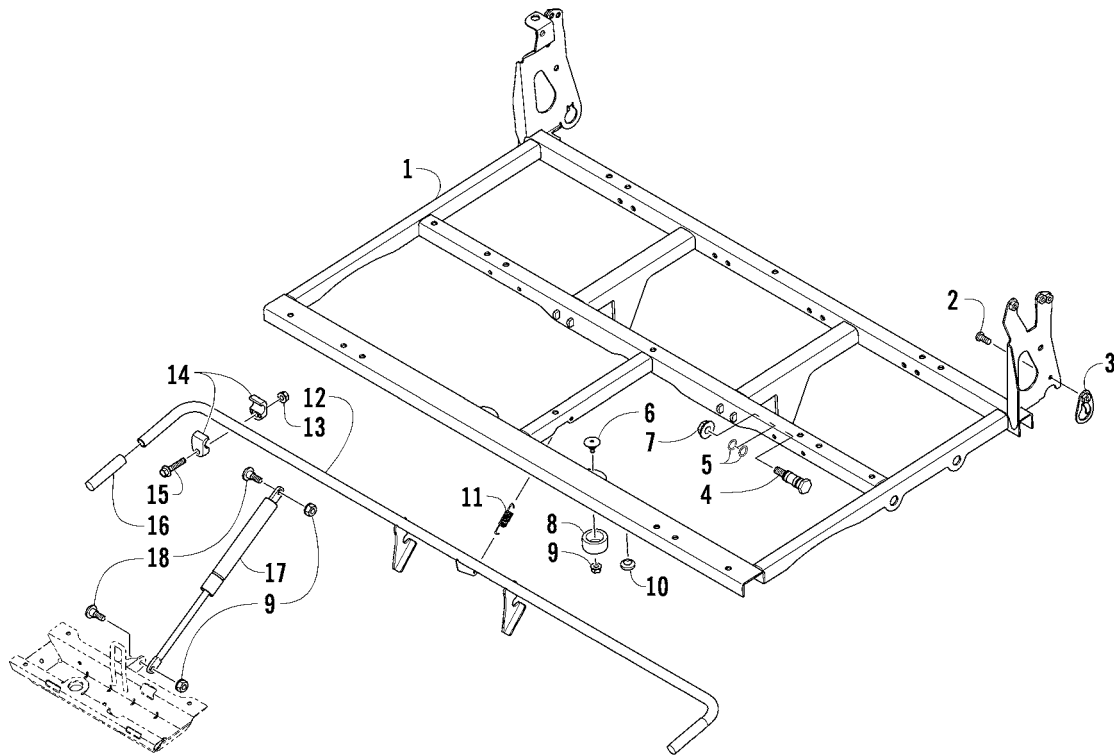

CARGO BOX AND TAILGATE ASSEMBLY

0746-259

Ref	Part No.	New Qty	Description	Ref	Part No.	New Qty	Description
1	2506-767	1	Box, Cargo (inc. 2-3)	11	1506-941	1	Hook, Tailgate - Left
2	0411-975	1	● Decal, Warning - No Passenger/ Weight Limit	12	1506-568	1	Tailgate Assembly (inc. 13-20)
3	0411-980	1	● Decal, Reflector - Right - Red	13	1506-567	1	● Brace, Tailgate
	0411-979	1	● Decal, Reflector - Left - Red	14	1506-561	1	● Latch, Tailgate
4	0423-623	7	Bolt, Carriage	15	1406-709	1	● Panel, Tailgate - Front
5	1506-933	7	Plate, Retainer - Black	16	1406-711	1	● Shaft, Pivot
6	8424-802	7	Nut	17	1406-755	2	● Bumper, Tailgate
7	8474-630	16	Screw, Machine	18	0423-101	4	● Screw, Shoulder
8	0541-364	2	Rail, Cargo Box	19	0623-784	10	● Screw, Self-Tapping
9	8424-602	12	Nut	20	1406-710	1	● Panel, Tailgate - Rear
10	1506-940	1	Hook, Tailgate - Right	21	1411-157	3	Decal, "Arctic Cat"