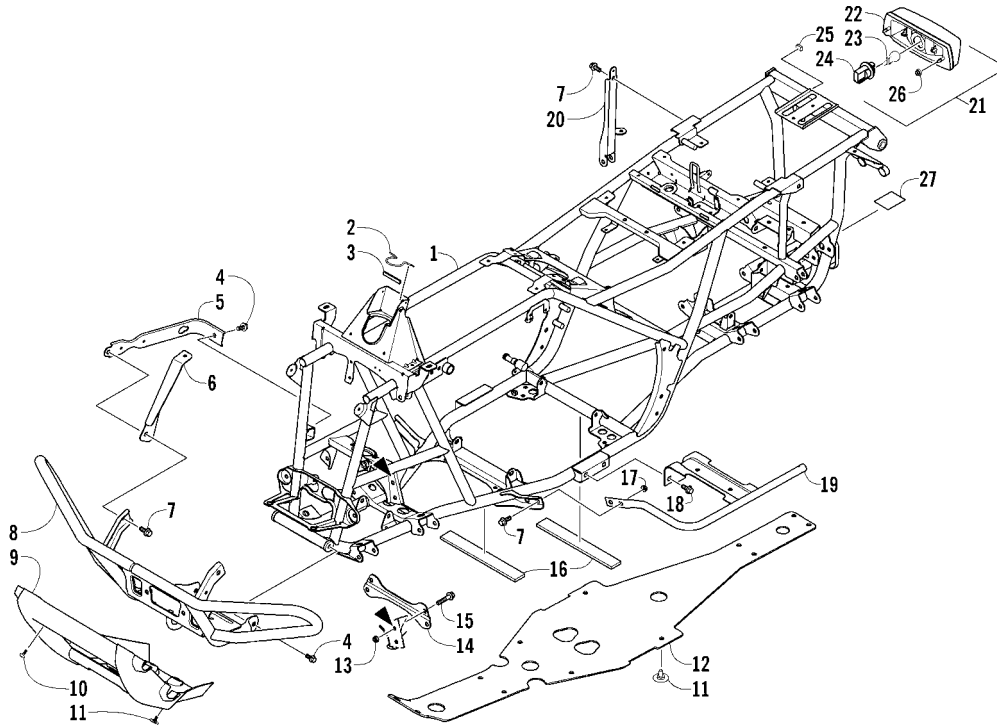

FRAME, TAILLIGHT, AND RELATED PARTS

0746-882

Ref	Part No.	New Qty	Description	Ref	Part No.	New Qty	Description
1	4506-536	1	Frame, Main	15	8409-025	2	Screw, Cap
2	2416-401	1	Clip, Routing	16	0406-289	2	Pad, Frame
3	0706-371	AR	Trim - 3 ft	17	8424-802	4	Nut
4	8409-020	4	Screw, Cap	18	8409-016	4	Screw, Cap
5	1506-596	2	Channel, Bumper Mounting	19	1506-590	1	Footrest - Right
6	1506-562	1	Bracket, Mounting - Bumper - Right		1506-591	1	Footrest - Left
	1506-563	1	Bracket, Mounting - Bumper - Left	20	2506-447	1	Bracket, Support
7	8408-816	7	Screw, Cap	21	0509-022	1	Taillight Assembly (inc. 22-24)
8	1506-855	1	Bumper	22	0509-025	1	● Housing, Taillight
9	1406-360	1	Fascia, Bumper - Front	23	0409-056	1	● Bulb, Taillight
10	0423-419	2	Screw, Machine	24	0409-057	1	● Socket, Taillight
11	0423-101	12	Screw, Shoulder	25	1406-790	4	Pad, Taillight
12	2406-091	1	Panel, Belly	26	0423-534	2	Grommet
13	0423-744	2	Nut, Lock	27	1411-077	1	Decal, Warning - Towing
14	2516-852	1	Brace, A-Arm