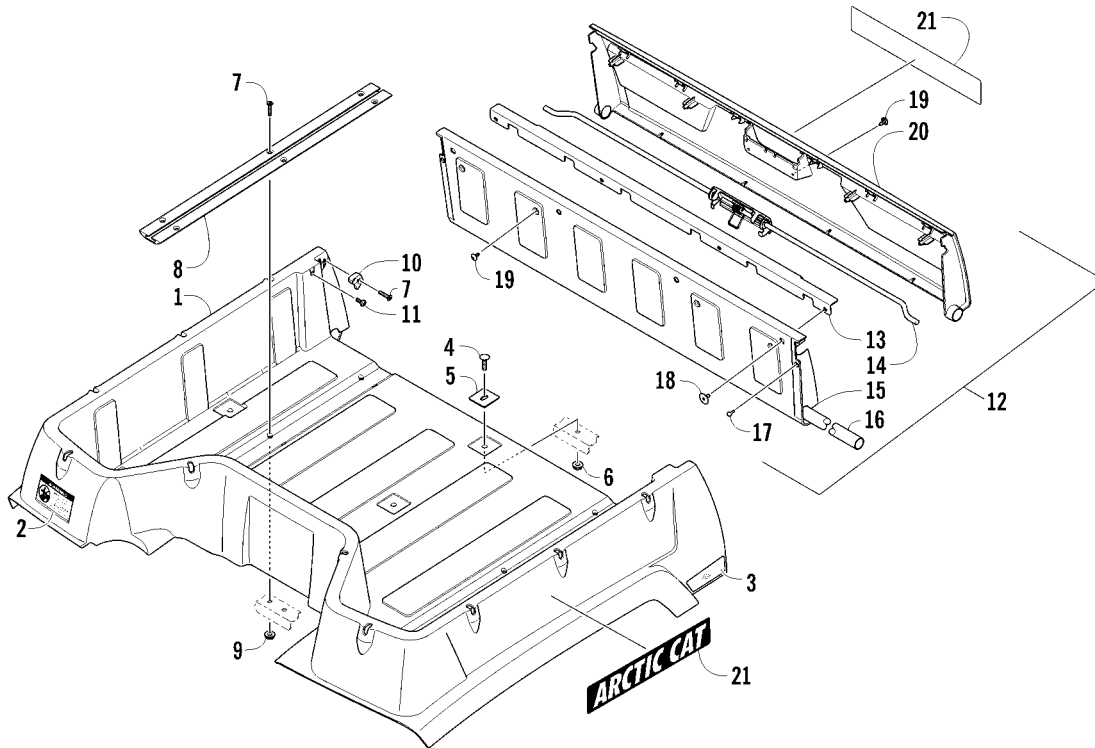

CARGO BOX AND TAILGATE ASSEMBLY

0746-259

Ref	Part No.	New Qty	Description	Ref	Part No.	New Qty	Description
1	2506-767	1	Box, Cargo (inc. 2-3)	11	1506-941	1	Hook, Tailgate - Left
2	0411-975	1	● Decal, Warning - No Passenger/ Weight Limit	12	1506-568	1	Tailgate Assembly (inc. 13-20)
3	0411-980	1	● Decal, Reflector - Right - Red	13	1506-567	1	● Brace, Tailgate
	0411-979	1	● Decal, Reflector - Left - Red	14	1506-561	1	● Latch, Tailgate
4	0423-623	7	Bolt, Carriage	15	1406-709	1	● Panel, Tailgate - Front
5	1506-933	7	Plate, Retainer - Black	16	1406-711	1	● Shaft, Pivot
6	8424-802	7	Nut	17	1406-755	2	● Bumper, Tailgate
7	8474-630	16	Screw, Machine	18	0423-101	4	● Screw, Shoulder
8	0541-364	2	Rail, Cargo Box	19	0623-784	10	● Screw, Self-Tapping
9	8424-602	12	Nut	20	1406-710	1	● Panel, Tailgate - Rear
10	1506-940	1	Hook, Tailgate - Right	21	1411-157	3	Decal, "Arctic Cat"