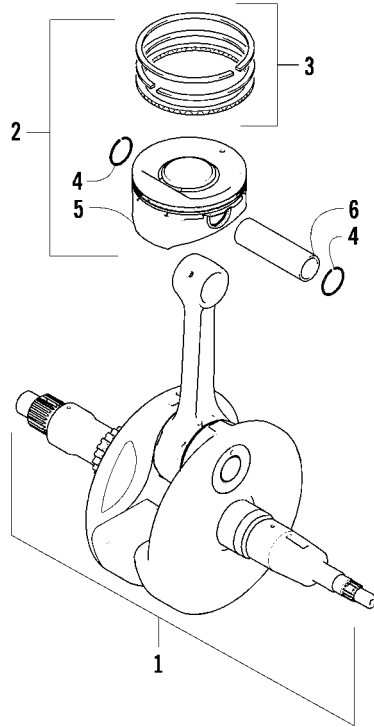

CRANKSHAFT AND PISTON ASSEMBLY

0739-932

Ref	Part No.	New Qty	Description	Ref	Part No.	New Qty	Description
1	0805-326	1	Crankshaft Assembly	4	0831-001	2	● Circlip, Piston Pin
2	0805-297	1	Piston Set (inc. 3-6)	5	0805-296	1	● Piston
3	0805-132	1	● Ring, Piston - Set	6	0805-210	1	● Pin, Piston