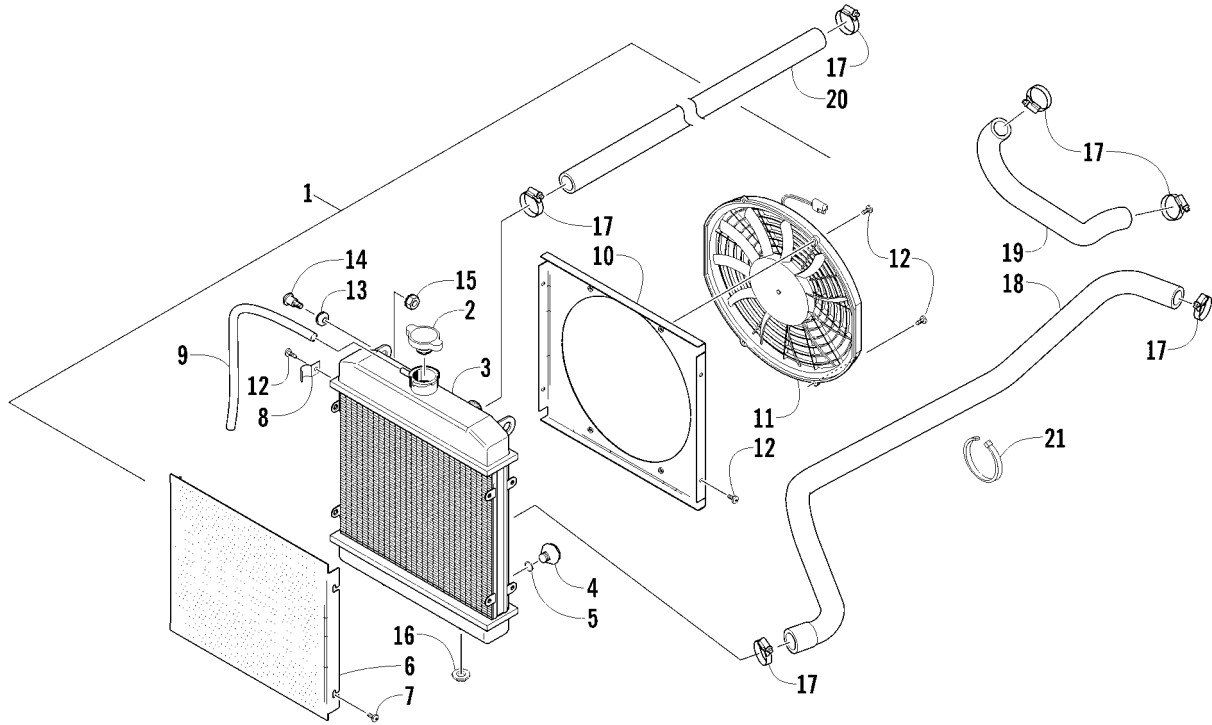

COOLING ASSEMBLY

0745-858

Ref	Part No.	New Qty	Description	Ref	Part No.	New Qty	Description
1	0413-256	1	Radiator Assembly (inc. 2-13)	11	0413-123	1	● Fan, Cooling
2	0413-255	1	● Cap	12	0623-378	8	● Screw, Self-Tapping
3	0413-205	1	● Radiator	13	0423-030	2	● Grommet
4	0413-195	1	● Plug, Drain	14	0423-484	2	Screw, Shoulder
5	1602-213	1	● O-Ring	15	0623-038	2	Nut w/Washer
6	0413-007	1	● Screen	16	0423-028	2	Bushing, Stem
7	8475-512	4	● Screw, Machine	17	0423-496	6	Clamp, Hose
8	0423-351	1	● Clamp, Wire	18	0410-229	1	Hose, Coolant - Lower
9	0610-016	AR	● Hose - 25 ft	19	0410-022	1	Hose, Coolant - Crossover
	0610-015	AR	● Hose - 100 ft	20	0410-002	1	Hose, Coolant - Upper
10	0413-203	1	● Shroud, Fan	21	0123-903	AR	Tie, Cable - 11.5 in.