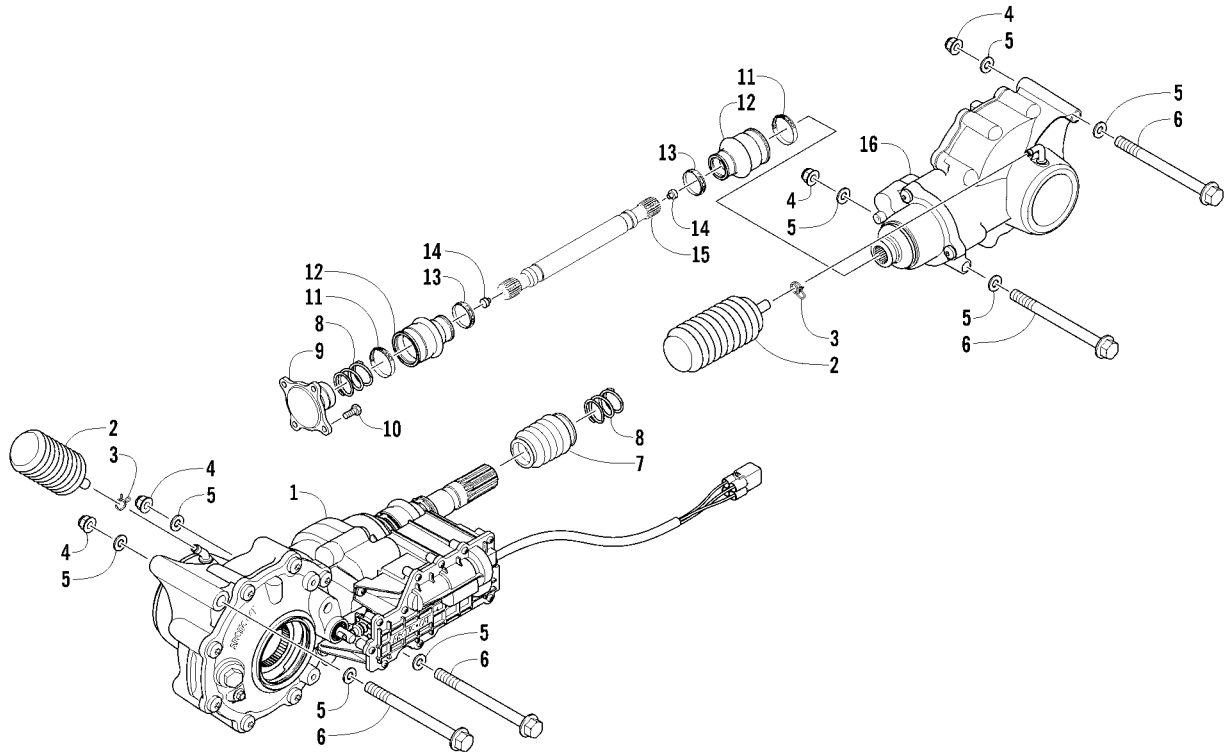

DRIVE TRAIN ASSEMBLY

0745-861

Ref	Part No.	New Qty	Description	Ref	Part No.	New Qty	Description
1	1502-877	1	Gearcase, Front	9	0402-950	1	Flange, Output
2	1402-620	2	Bladder, Gearcase	10	8408-820	4	Screw, Cap
3	0423-315	2	Clamp, Hose	11	0423-393	2	Clamp
4	8428-002	4	Nut, Lock	12	0402-985	2	Boot
5	0423-426	8	Washer	13	0423-411	2	Clamp
6	0423-404	4	Screw, Cap	14	0673-618	2	Bumper, Propeller Shaft
7	0402-966	1	Boot, Shaft	15	1402-092	1	Shaft, Propeller
8	1402-026	2	Spring	16	1502-876	1	Gearcase, Rear