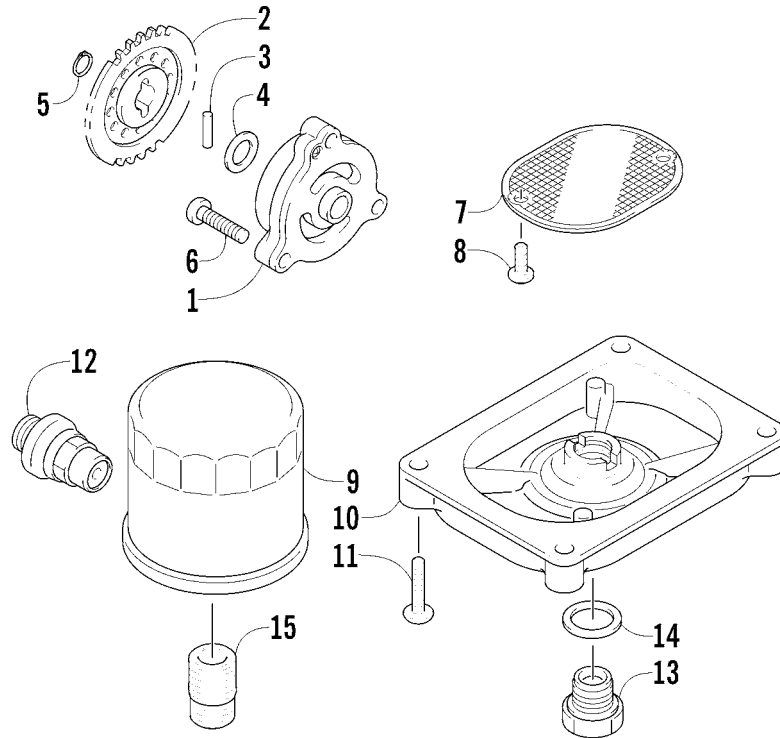

STARTER CLUTCH ASSEMBLY

0739-940

Ref	Part No.	New Qty	Description	Ref	Part No.	New Qty	Description
1	0815-001	1	Gear, Starter Idler - No. 1	6	0815-004	1	Gear, Starter Clutch (inc. 7)
2	0829-031	1	Shaft, Starter Gear	7	0832-079	1	● Bearing
3	0815-002	1	Gear, Starter Idler - No. 2	8	0802-035	1	Clutch, Starter
4	0815-003	1	Spacer, Starter Idler Gear No. 2	9	0826-069	6	Screw, Cap
5	0829-032	1	Shaft, Starter Gear	10	0828-094	1	Washer

CRANK BALANCER ASSEMBLY

0739-941

Ref	Part No.	New Qty	Description	Ref	Part No.	New Qty	Description
1	0826-033	1	Screw, Cap	5	0811-004	1	Spacer
2	0828-003	1	Washer	6	0811-034	1	Gear, Driven
3	0811-003	1	Gear, Oil Pump Drive	7	0829-006	1	Key
4	0829-007	1	Pin, Dowel	8	0805-304	1	Balancer, Crank