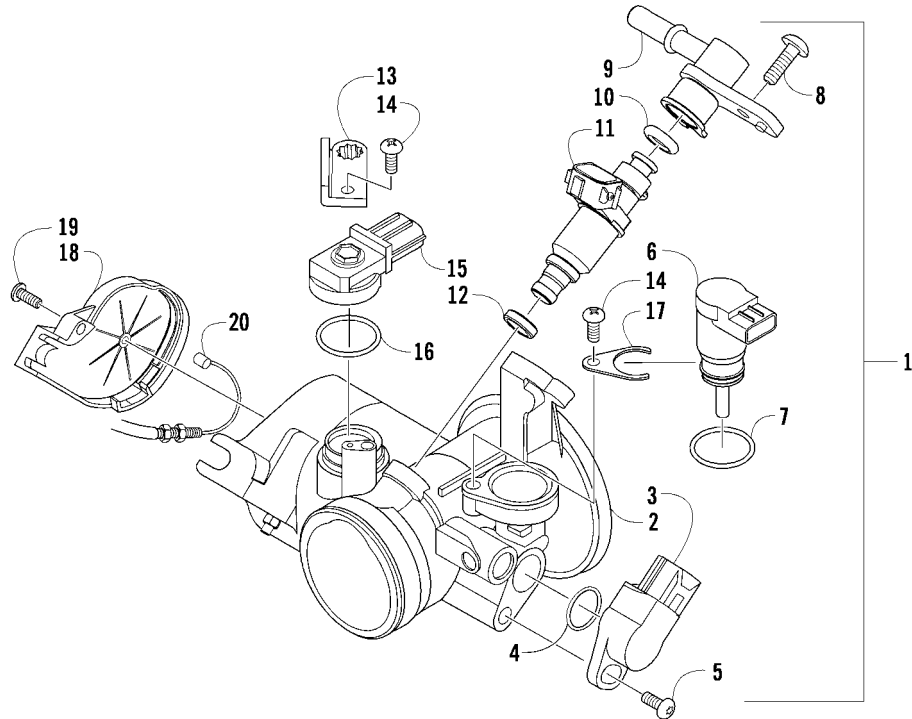

WIRING HARNESS ASSEMBLY

0746-884

Ref	Part No.	New	Qty	Description	Ref	Part No.	New	Qty	Description
1	0486-431	X	1	Harness, Main (inc. 2-10)	16	8476-620		6	Screw, Machine
2	0486-164		1	● Tether, Accessory Connector	17	0824-071		1	Coil, Ignition (inc. 18)
3	0430-085		1	● Cover, Fuse Block	18	0824-049		1	● Cap, Spark Plug
4	0430-045		3	● Relay (4-Pin) - 20 Amp	19	8468-425		2	Screw, Machine
5	0430-033		1	● Relay (5-Pin) - 30 Amp	20	0423-493		2	Nut w/Washer
6	0430-037		1	● Holder, Fuse	21	0623-038		6	Nut w/Washer
7	0430-032		7	● Fuse - 10 Amp	22	0824-072		1	Regulator, Voltage
	0430-031		3	● Fuse - 15 Amp	23	8476-625		2	Screw, Machine
	0430-030		4	● Fuse - 30 Amp	24	0409-064		1	Sensor, Tilt
8	2411-886	X	1	● Decal, Fuse Block	25	0123-802		2	Washer
9	0430-086		1	● Seal	26	0623-785		2	Screw, Self-Tapping
10	0430-103		1	● Cover, Diagnostics Connector	27	0409-089		1	Switch, Brake - Assembly
11	1436-416		1	Repair Kit, Connector - Tilt Sensor	28	0530-087	X	1	ECM
12	1436-417		1	Repair Kit, Connector - Idle Speed Control	29	0623-362		3	Rivet, Reinstallable
13	1436-415		1	Repair Kit, Connector - LCD Gauge	30	2416-181		1	Tray, Electrical
14	1436-289		AR	Repair Kit, Connector - Headlight	31	0123-788		AR	Tie, Cable - 8 in.
15	4406-029	X	1	Bracket, Mounting - Coil		0123-903		AR	Tie, Cable - 11.5 in.

THROTTLE BODY ASSEMBLY

0742-670

Ref	Part No.	New Qty	Description	Ref	Part No.	New Qty	Description
1	0470-753	1	Throttle - Assembly (inc. 2-19)	11	0470-762	1	● Injector, Fuel
2	-	1	● Throttle Body - Not a Service Part	12	0470-768	1	● Seal
3	0430-072	1	● Sensor, Throttle Position	13	5507-227	1	● Bracket, MAP Sensor
4	5507-234	1	● O-Ring	14	5507-117	2	● Screw, Machine
5	5507-231	1	● Screw, Machine	15	0430-073	1	● Sensor, MAP
6	0430-074	1	● Valve, ISC	16	5507-232	1	● O-Ring
7	5507-233	1	● O-Ring	17	5507-229	1	● Plate, ISC Valve
8	5507-238	1	● Screw, Machine	18	5507-223	1	● Cover
9	0470-687	1	● Rail, Fuel	19	5507-037	1	● Screw, Machine
10	0470-767	1	● O-Ring	20	0487-057	1	Cable, Throttle