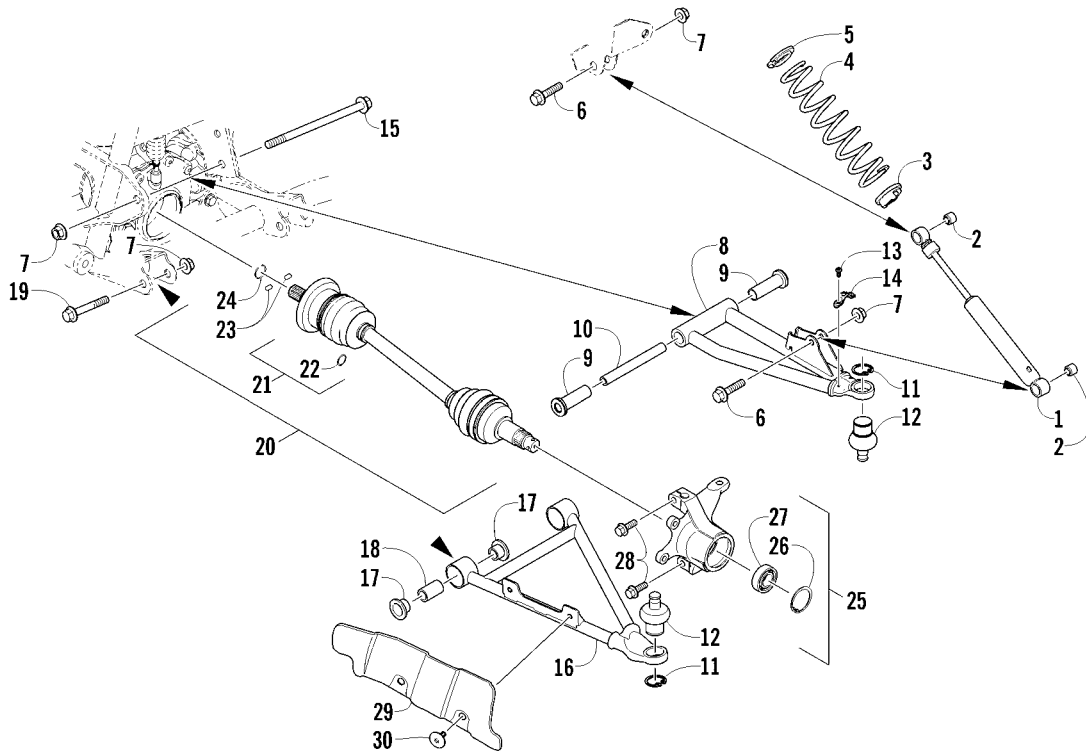

FRONT SUSPENSION ASSEMBLY

0745-247

Ref	Part No.	New	Qty	Description	Ref	Part No.	New	Qty	Description
1	0403-209		2	Shock Absorber (inc. 2)	17	0403-208		8	● Bushing
2	0403-182		4	● Bushing	18	0403-214		4	● Axle
3	0403-288	X	2	Cam, Spring Adjuster	19	8409-075		4	Screw, Cap
4	0503-468		2	Spring, Suspension - White	20	1502-800		1	Axle, Drive - Right (inc. 21-24)
5	1603-889		2	Retainer, Spring	21	1502-799		1	Axle, Drive - Locking - Left (inc. 21-24)
6	8409-040		4	Screw, Cap	22	1436-419		2	● Repair Kit, Boot (inc. 22)
7	0423-744		10	Nut, Lock	23	1441-988		2	● Clip, Retaining
8	0503-416		1	A-Arm, Upper Right - Black (inc. 9-12)	24	1402-885		4	● Pin, Detent
	0503-417		1	A-Arm, Upper Left - Black (inc. 9-12)	25	1402-889		2	● Clip, Retaining
9	0403-207		4	● Bushing	26	0505-576		1	Knuckle - Assembly - Right (inc. 26-27)
10	0403-080		2	● Axle		0505-577		1	Knuckle - Assembly - Left (inc. 26-27)
11	0423-009		4	● Ring, Retaining	27	0423-423		2	● Ring, Retaining
12	0405-483		4	● Ball Joint	28	1402-809		2	● Bearing
13	0423-946		4	Screw, Self-Tapping	29	0423-998		4	Screw, Shoulder
14	1502-594		2	Clamp, Routing	30	1406-034		1	Guard, Boot - Right - Black
15	0423-334		2	Screw, Cap		1406-035		1	Guard, Boot - Left - Black
16	0503-376		1	A-Arm, Lower Right - Black (inc. 17-18 and two No. 11-12)		0423-545		4	Screw, Shoulder
	0503-377		1	A-Arm, Lower Left - Black (inc. 17-18 and two No. 11-12)