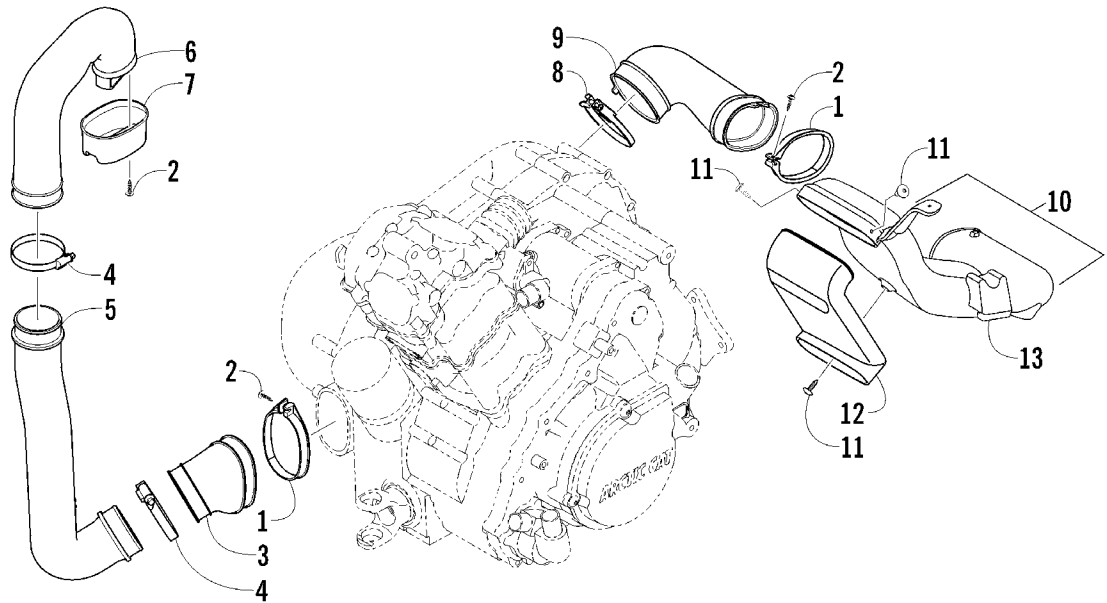

COOLING ASSEMBLY

0745-858

Ref	Part No.	New Qty	Description	Ref	Part No.	New Qty	Description
1	0413-256	1	Radiator Assembly (inc. 2-13)	11	0413-123	1	● Fan, Cooling
2	0413-255	1	● Cap	12	0623-378	8	● Screw, Self-Tapping
3	0413-205	1	● Radiator	13	0423-030	2	● Grommet
4	0413-195	1	● Plug, Drain	14	0423-484	2	Screw, Shoulder
5	1602-213	1	● O-Ring	15	0623-038	2	Nut w/Washer
6	0413-007	1	● Screen	16	0423-028	2	Bushing, Stem
7	8475-512	4	● Screw, Machine	17	0423-496	6	Clamp, Hose
8	0423-351	1	● Clamp, Wire	18	0410-229	1	Hose, Coolant - Lower
9	0610-016	AR	● Hose - 25 ft	19	0410-022	1	Hose, Coolant - Crossover
	0610-015	AR	● Hose - 100 ft	20	0410-002	1	Hose, Coolant - Upper
10	0413-203	1	● Shroud, Fan	21	0123-903	AR	Tie, Cable - 11.5 in.