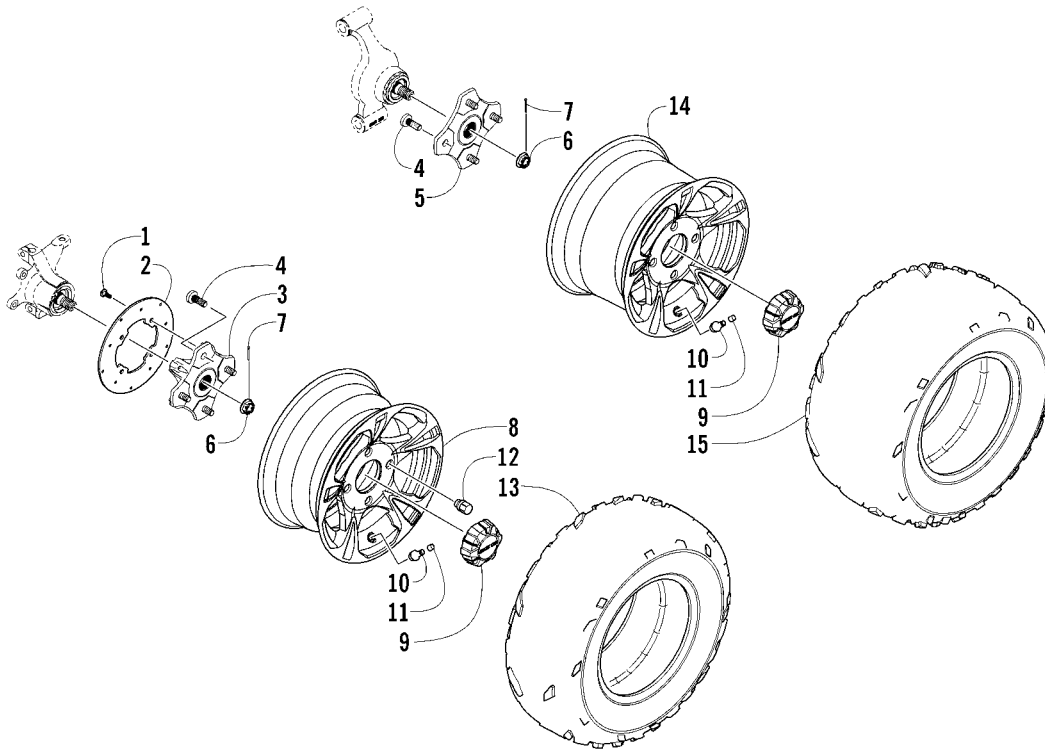

WHEEL AND TIRE ASSEMBLY

0746-660

Ref	Part No.	New	Qty	Description	Ref	Part No.	New	Qty	Description
1	0423-557		12	Screw, Shoulder	8	2402-068	X	2	Wheel - Front - Aluminum (inc. 9)
2	2402-002		3	Disc, Brake	9	2402-084	X	4	● Cap, Wheel
3	1502-462		2	Hub, Wheel - Front (inc. 4)	10	0402-064		4	Stem, Valve (inc. 11)
4	0402-974		16	● Stud	11	0402-140		4	● Cap, Valve Stem
5	1502-462		1	Hub, Wheel - Rear - Right (inc. 4)	12	0423-618		16	Nut, Lug - Chrome
	1502-464		1	Hub, Wheel - Rear - Left (inc. 4)	13	2402-096	X	2	Tire - Front
6	0423-607		4	Nut, Castle	14	2402-069	X	2	Wheel - Rear - Aluminum (inc. 9)
7	0423-407		4	Pin, Cotter	15	2402-097	X	2	Tire - Rear