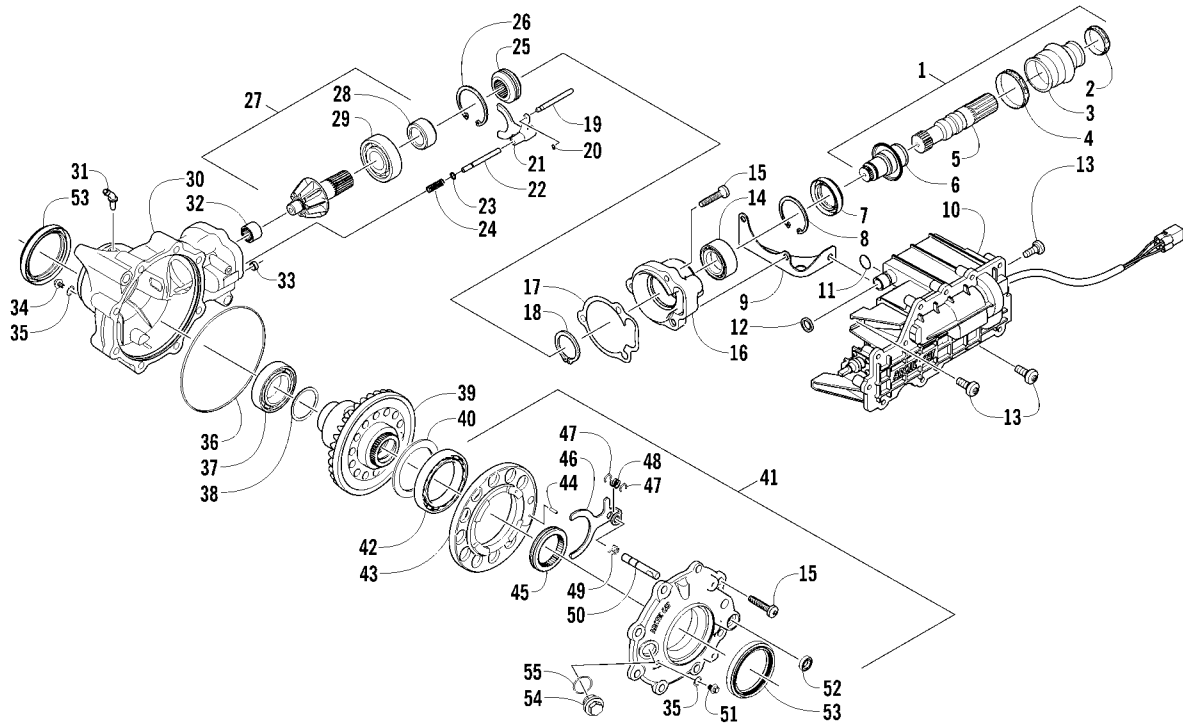

COOLING ASSEMBLY

0745-858

Ref	Part No.	New Qty	Description	Ref	Part No.	New Qty	Description
1	0413-256	1	Radiator Assembly (inc. 2-13)	11	0413-123	1	● Fan, Cooling
2	0413-255	1	● Cap	12	0623-378	8	● Screw, Self-Tapping
3	0413-205	1	● Radiator	13	0423-030	2	● Grommet
4	0413-195	1	● Plug, Drain	14	0423-484	2	Screw, Shoulder
5	1602-213	1	● O-Ring	15	0623-038	2	Nut w/Washer
6	0413-007	1	● Screen	16	0423-028	2	Bushing, Stem
7	8475-512	4	● Screw, Machine	17	0423-496	6	Clamp, Hose
8	0423-351	1	● Clamp, Wire	18	0410-229	1	Hose, Coolant - Lower
9	0610-016	AR	● Hose - 25 ft	19	0410-022	1	Hose, Coolant - Crossover
	0610-015	AR	● Hose - 100 ft	20	0410-002	1	Hose, Coolant - Upper
10	0413-203	1	● Shroud, Fan	21	0123-903	AR	Tie, Cable - 11.5 in.

CASE/BELT COOLING ASSEMBLY

0744-433

Ref	Part No.	New Qty	Description	Ref	Part No.	New Qty	Description
1	0423-550	2	Clamp, Plastic	8	0423-730	1	Clamp
2	0423-342	4	Screw, Self-Tapping	9	0413-206	1	Boot, Duct - Air Out - Rear
3	0413-252	1	Boot, Duct - Air Intake - Front	10	0470-824	1	Duct, Air Out - Rear
4	0423-019	2	Clamp				(inc. three No. 11 and 12-13)
5	0413-250	1	Duct, Air Intake - Front - Lower	11	0623-784	4	● Screw, Self-Tapping
6	0470-750	1	Duct, Air Intake - Front - Upper	12	0470-778	1	● Duct
7	0470-729	1	Cup, Air Intake	13	0470-825	1	● Duct

DRIVE TRAIN ASSEMBLY

0745-861

Ref	Part No.	New Qty	Description	Ref	Part No.	New Qty	Description
1	1502-877	1	Gearcase, Front	9	0402-950	1	Flange, Output
2	1402-620	2	Bladder, Gearcase	10	8408-820	4	Screw, Cap
3	0423-315	2	Clamp, Hose	11	0423-393	2	Clamp
4	8428-002	4	Nut, Lock	12	0402-985	2	Boot
5	0423-426	8	Washer	13	0423-411	2	Clamp
6	0423-404	4	Screw, Cap	14	0673-618	2	Bumper, Propeller Shaft
7	0402-966	1	Boot, Shaft	15	1402-092	1	Shaft, Propeller
8	1402-026	2	Spring	16	1502-876	1	Gearcase, Rear